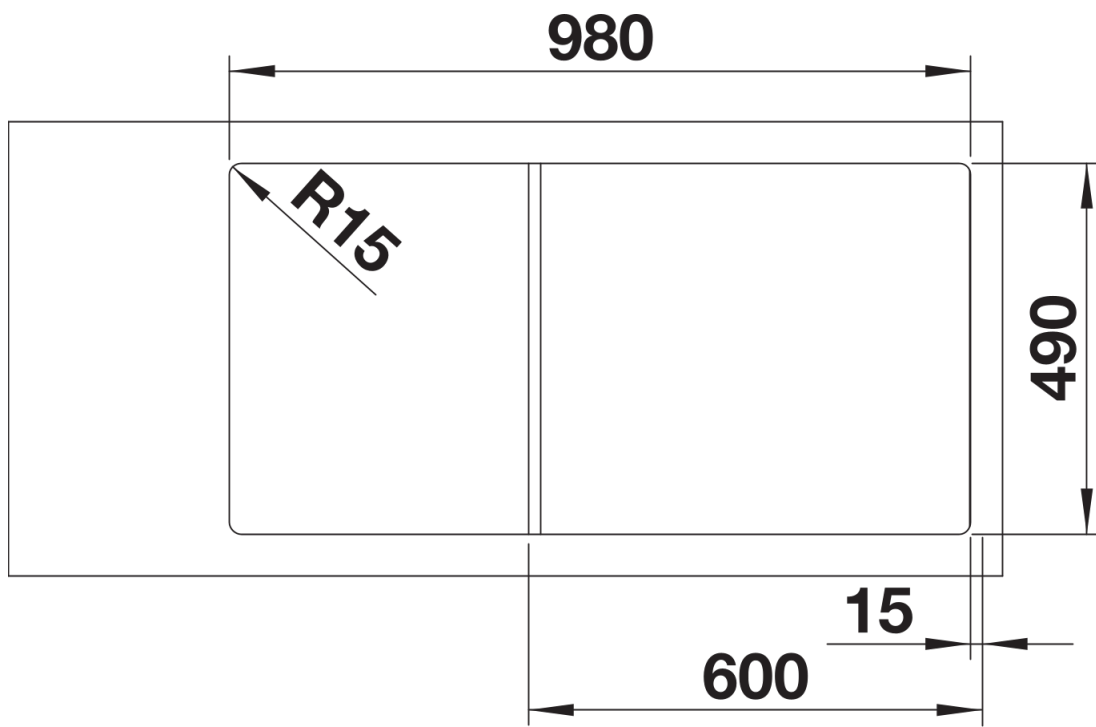

Colours

SILGRANIT rock grey

Available colours:

- black
- anthracite
- rock grey
- volcano grey
- white
- soft white
- tartufo
- coffee

Planning information

- Cut out: 980 x 490 x R15
- Bowl depth: 190mm
- Universal handing

Scope of supply

- Glass cutting board
- waste kit with space-saving pipe
- 3 ½" InFino basket strainer with remote control

234045 - Chopping board

Details

Top view

Cut-out

Front view

Side view