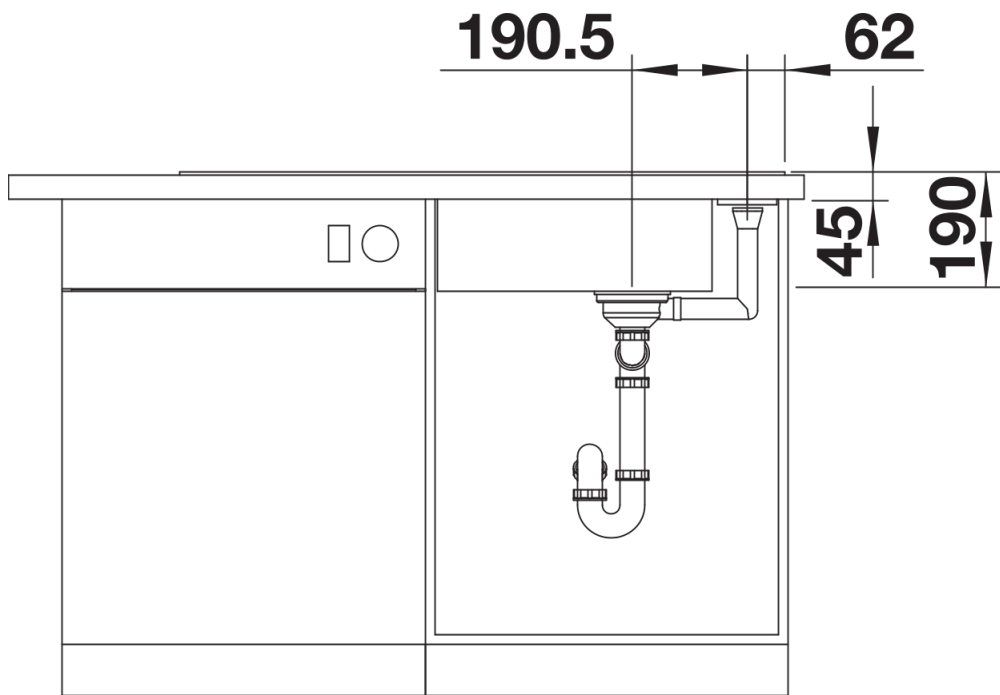

Colours

SILGRANIT rock grey

Available colours:

- black
- anthracite
- rock grey
- volcano grey
- white
- soft white
- tartufo
- coffee

Planning information

- Cut out: 980 x 490 x R15
- Bowl depth: 190mm
- Universal handing

Scope of supply

- Glass cutting board
- waste kit with space-saving pipe
- 3 ½" InFino basket strainer with remote control

234045 - Chopping board

Details

Top view

Cut-out

Front view

Side view