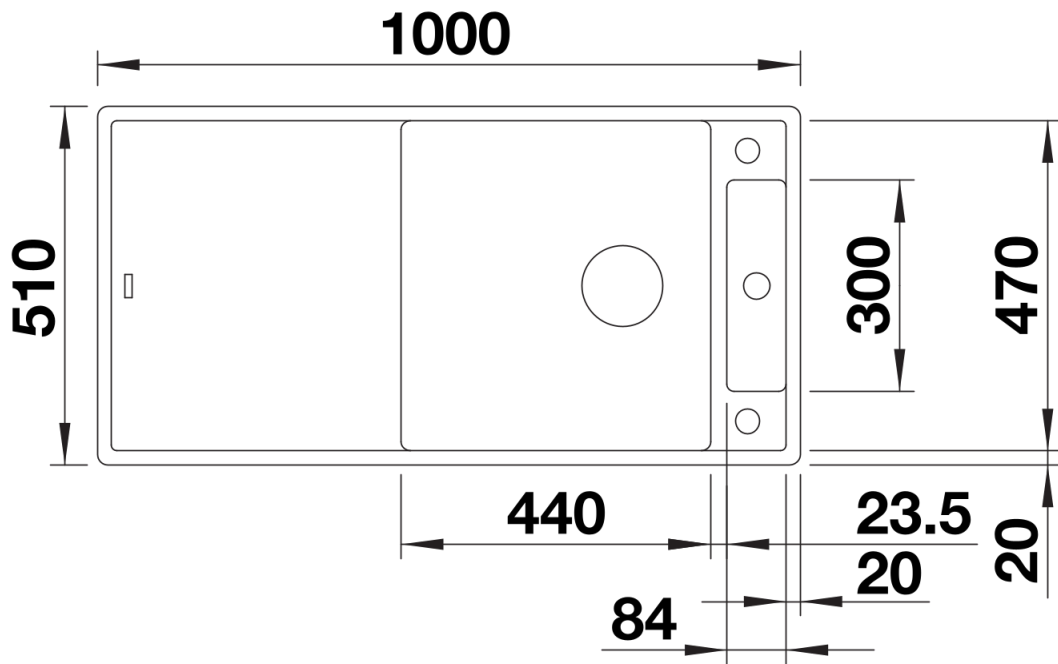

Product information sheet AXIA III XL 6 S

Item no. 523511

Benefits

- Smooth, ergonomic work flow along two axis
- Design that is notable for clear lines and the ultra-narrow, low-profile rim
- Tight radii for maximum utilisation of the surface and volume
- Movable glass cutting board
- Spacious bowl size and beautifully integrated, practical drainer groove
- High-quality features with drain remote control, covered C-overflow and InFino drain system – elegantly integrated and easy-care
- Can be installed reversibly

Colours

SILGRANIT rock grey

Available colours:

- black
- anthracite
- rock grey
- volcano grey
- white
- soft white
- tartufo
- coffee

Planning information

- Cut out: 980 x 490 x R15
- Bowl depth: 190mm
- Universal handing

Scope of supply

- Glass cutting board
- waste kit with space-saving pipe
- 3 ½" InFino basket strainer with remote control

234045 - Chopping board

Details

Top view

Cut-out

Front view

Side view