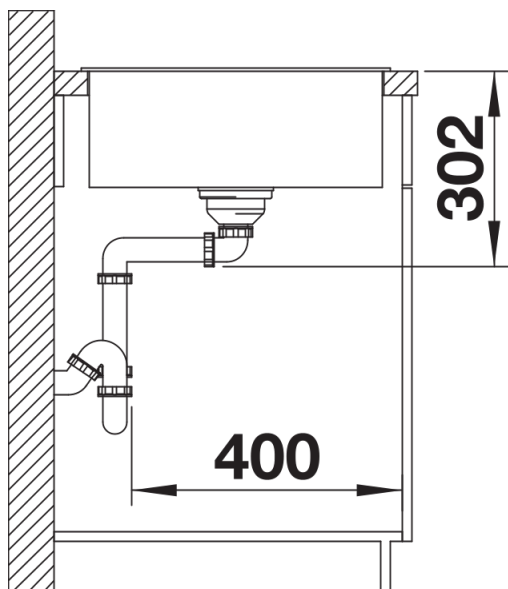

Colours

SILGRANIT rock grey

Available colours:

- black
- anthracite
- rock grey
- volcano grey
- white
- soft white
- tartufo
- coffee

Planning information

- Cut out: 980 x 490 x R15
- Bowl depth: 190mm
- Universal handing

Scope of supply

- Glass cutting board
- waste kit with space-saving pipe
- 3 ½" InFino basket strainer with remote control

234045 - Chopping board

Details

Top view

Cut-out

Front view

Side view