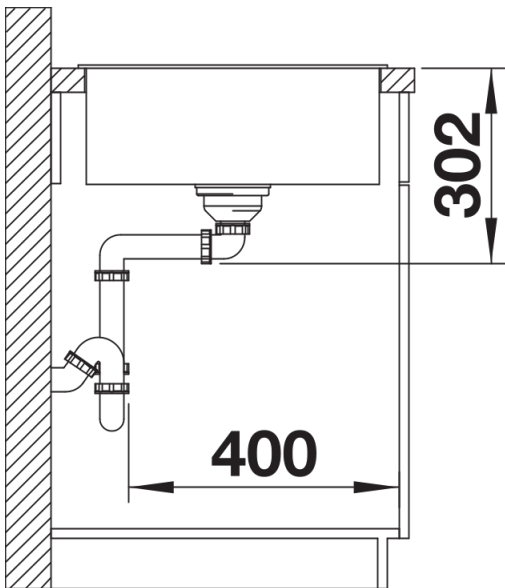

## Planning information

---

- Cut out: 980 x 490 x R15
- Bowl depth: 190mm
- Universal handing

## Scope of supply

---

- Glass cutting board
- waste kit with space-saving pipe
- 3 ½" InFino basket strainer with remote control

234045 - Chopping board

## Details

---

Front view

Side view