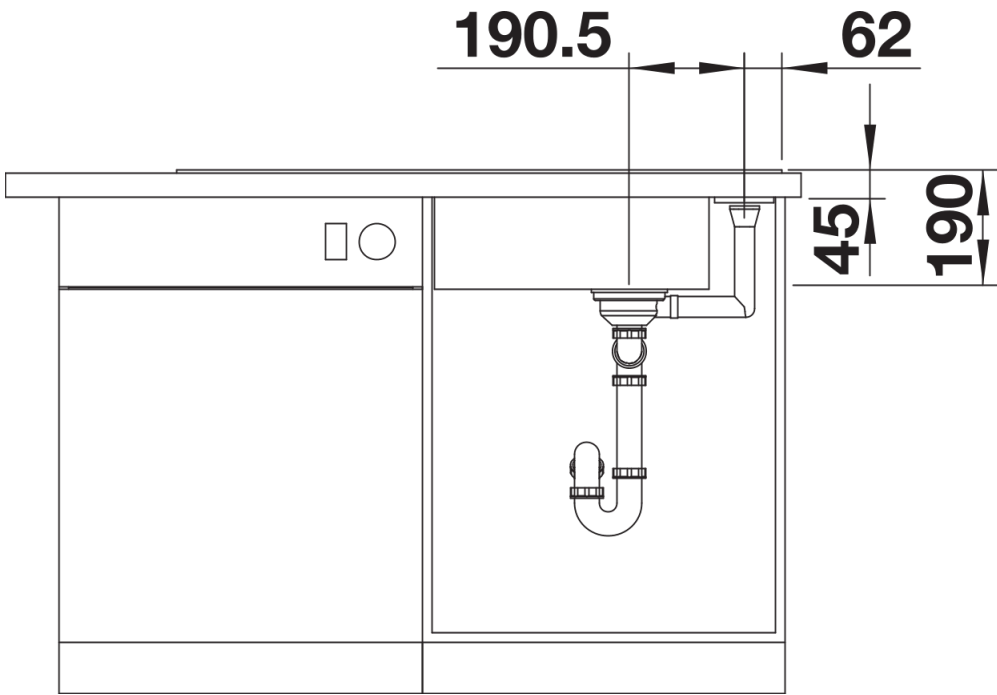

## Planning information

---

- Cut out: 980 x 490 x R15
- Bowl depth: 190mm
- Universal handing

## Scope of supply

---

- Glass cutting board
- waste kit with space-saving pipe
- 3 ½" InFino basket strainer with remote control

234045 - Chopping board

## Details

---

Front view

Side view