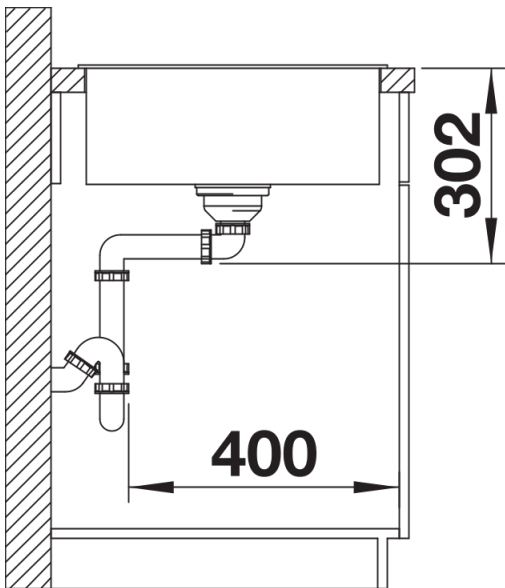

Colours

SILGRANIT white

Available colours:

- black
- anthracite
- rock grey
- volcano grey
- white
- soft white
- tartufo
- coffee

Planning information

- Cut out: 980 x 490 x R15
- Bowl depth: 190mm
- Universal handing

Scope of supply

- Glass cutting board
- waste kit with space-saving pipe
- 3 ½" InFino basket strainer with remote control

234045 - Chopping board

Details

Top view

Cut-out

Front view

Side view