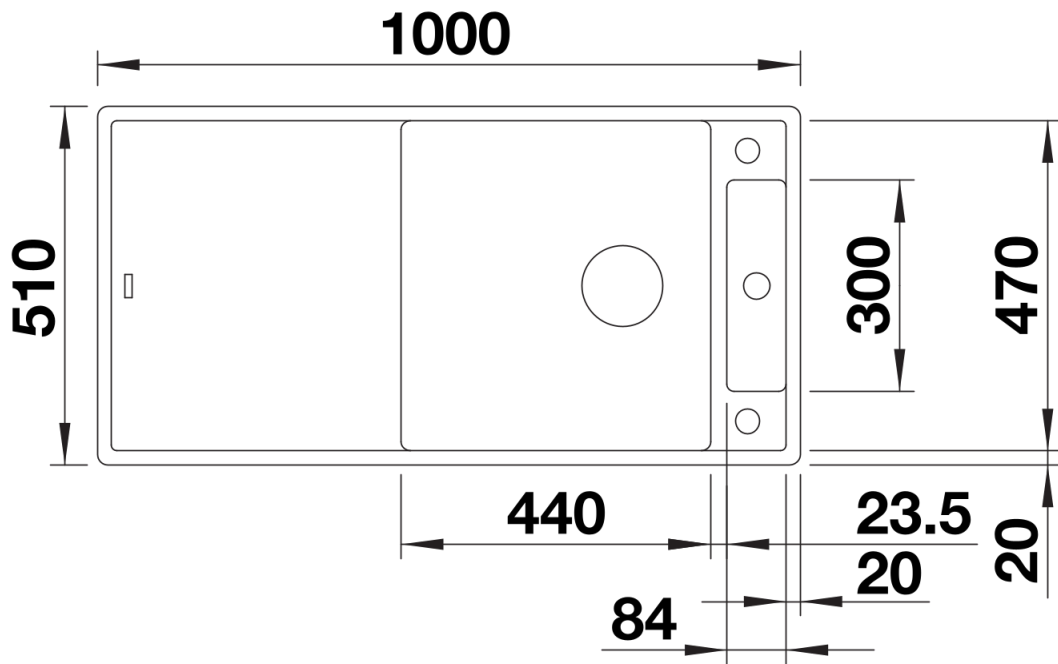

Product information sheet AXIA III XL 6 S

Item no. 523514

Benefits

- Smooth, ergonomic work flow along two axis
- Design that is notable for clear lines and the ultra-narrow, low-profile rim
- Tight radii for maximum utilisation of the surface and volume
- Movable glass cutting board
- Spacious bowl size and beautifully integrated, practical drainer groove
- High-quality features with drain remote control, covered C-overflow and InFino drain system – elegantly integrated and easy-care
- Can be installed reversibly

Colours

SILGRANIT white

Available colours:

- black
- anthracite
- rock grey
- volcano grey
- white
- soft white
- tartufo
- coffee

Planning information

- Cut out: 980 x 490 x R15
- Bowl depth: 190mm
- Universal handing

Scope of supply

- Glass cutting board
- waste kit with space-saving pipe
- 3 ½" InFino basket strainer with remote control

234045 - Chopping board

Details

Top view

Cut-out

Front view

Side view