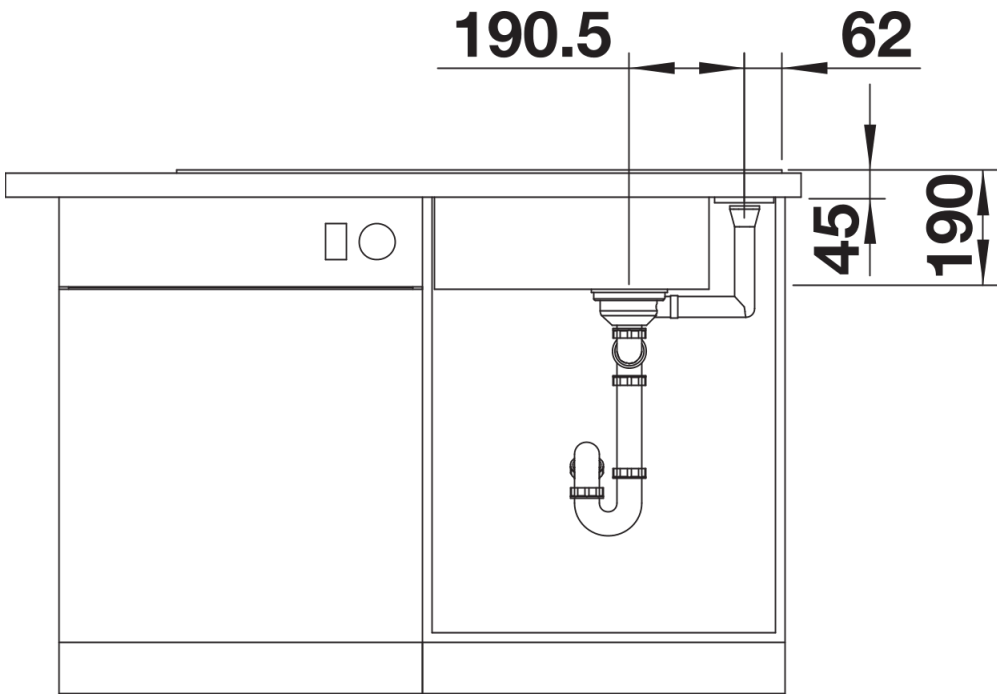

Colours

SILGRANIT white

Available colours:

- black
- anthracite
- rock grey
- volcano grey
- white
- soft white
- tartufo
- coffee

Planning information

- Cut out: 980 x 490 x R15
- Bowl depth: 190mm
- Universal handing

Scope of supply

- Glass cutting board
- waste kit with space-saving pipe
- 3 ½" InFino basket strainer with remote control

234045 - Chopping board

Details

Top view

Cut-out

Front view

Side view