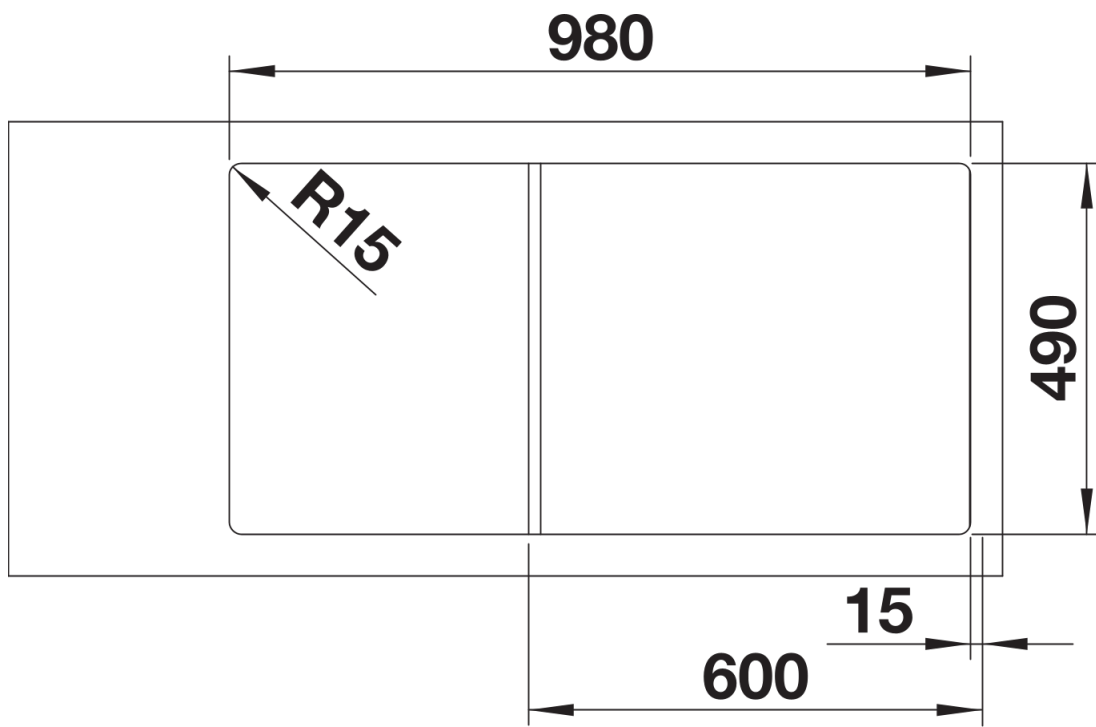

Colours

SILGRANIT white

Available colours:

- black
- anthracite
- rock grey
- volcano grey
- white
- soft white
- tartufo
- coffee

Planning information

- Cut out: 980 x 490 x R15
- Bowl depth: 190mm
- Universal handing

Scope of supply

- Glass cutting board
- waste kit with space-saving pipe
- 3 ½" InFino basket strainer with remote control

234045 - Chopping board

Details

Top view

Cut-out

Front view

Side view