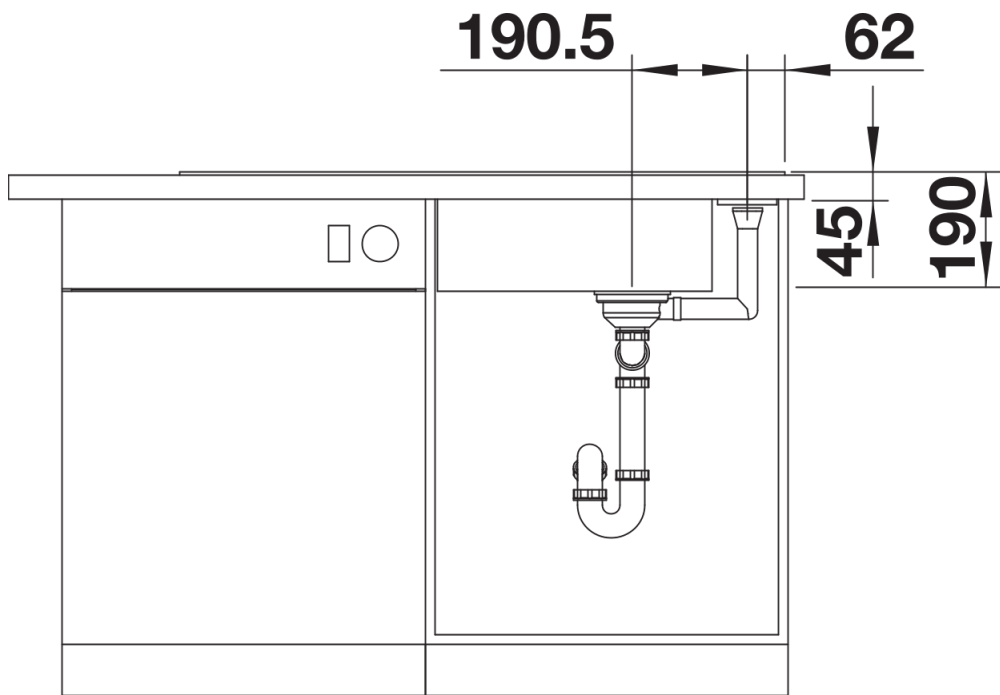

Colours

SILGRANIT tartufo

Available colours:

- black
- anthracite
- rock grey
- volcano grey
- white
- soft white
- tartufo
- coffee

Planning information

- Cut out: 980 x 490 x R15
- Bowl depth: 190mm
- Universal handing

Scope of supply

- Glass cutting board
- waste kit with space-saving pipe
- 3 ½" InFino basket strainer with remote control

234045 - Chopping board

Details

Top view

Cut-out

Front view

Side view