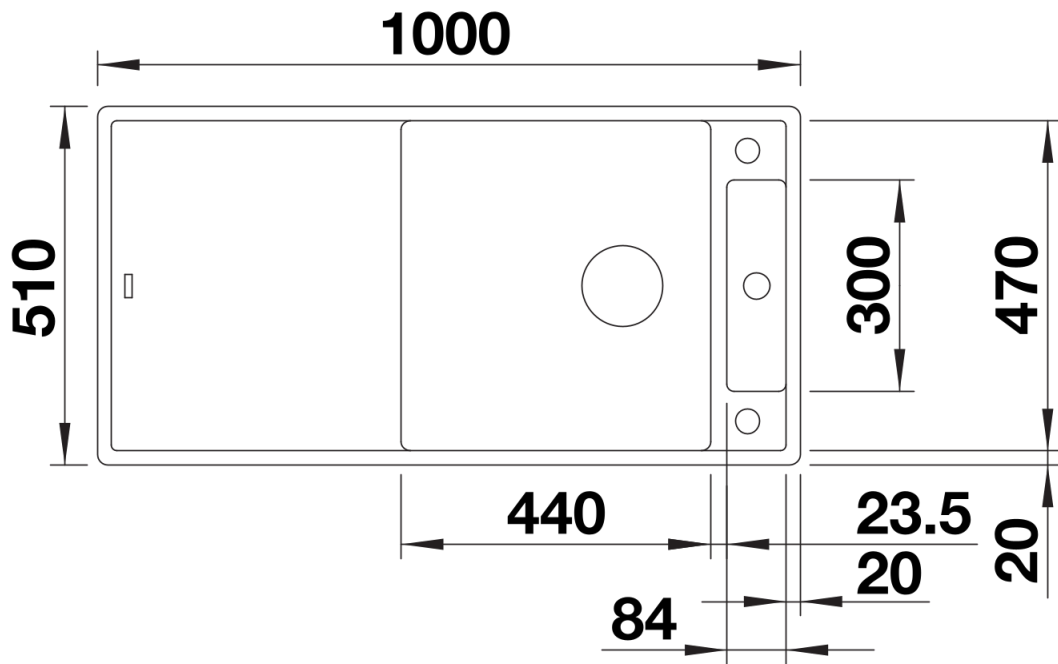

Product information sheet AXIA III XL 6 S

Item no. 523517

Benefits

- Smooth, ergonomic work flow along two axis
- Design that is notable for clear lines and the ultra-narrow, low-profile rim
- Tight radii for maximum utilisation of the surface and volume
- Movable glass cutting board
- Spacious bowl size and beautifully integrated, practical drainer groove
- High-quality features with drain remote control, covered C-overflow and InFino drain system – elegantly integrated and easy-care
- Can be installed reversibly

Colours

SILGRANIT tartufo

Available colours:

- black
- anthracite
- rock grey
- volcano grey
- white
- soft white
- tartufo
- coffee

Planning information

- Cut out: 980 x 490 x R15
- Bowl depth: 190mm
- Universal handing

Scope of supply

- Glass cutting board
- waste kit with space-saving pipe
- 3 ½" InFino basket strainer with remote control

234045 - Chopping board

Details

Top view

Cut-out

Front view

Side view