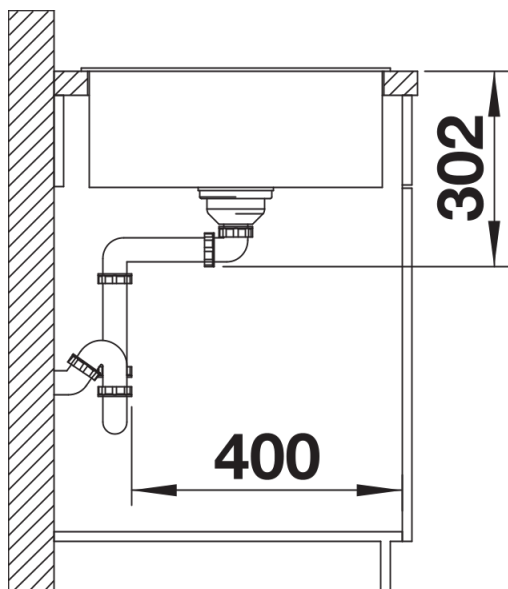

Colours

SILGRANIT tartufo

Available colours:

- black
- anthracite
- rock grey
- volcano grey
- white
- soft white
- tartufo
- coffee

Planning information

- Cut out: 980 x 490 x R15
- Bowl depth: 190mm
- Universal handing

Scope of supply

- Glass cutting board
- waste kit with space-saving pipe
- 3 ½" InFino basket strainer with remote control

234045 - Chopping board

Details

Top view

Cut-out

Front view

Side view