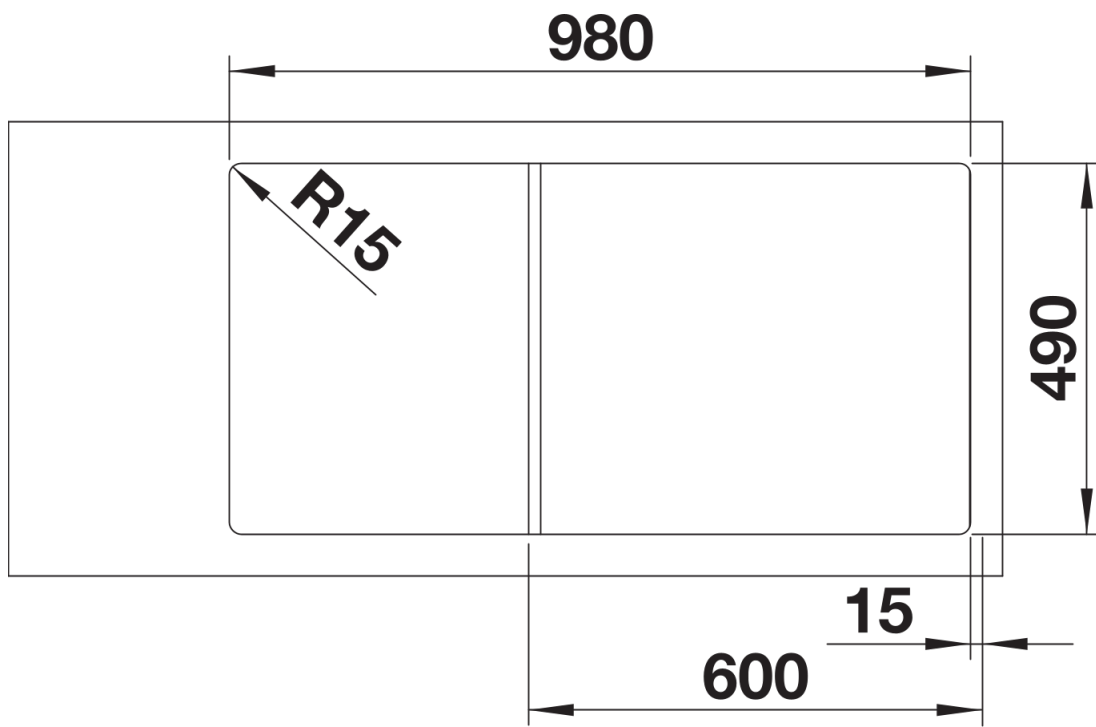

Colours

SILGRANIT tartufo

Available colours:

- black
- anthracite
- rock grey
- volcano grey
- white
- soft white
- tartufo
- coffee

Planning information

- Cut out: 980 x 490 x R15
- Bowl depth: 190mm
- Universal handing

Scope of supply

- Glass cutting board
- waste kit with space-saving pipe
- 3 ½" InFino basket strainer with remote control

234045 - Chopping board

Details

Top view

Cut-out

Front view

Side view