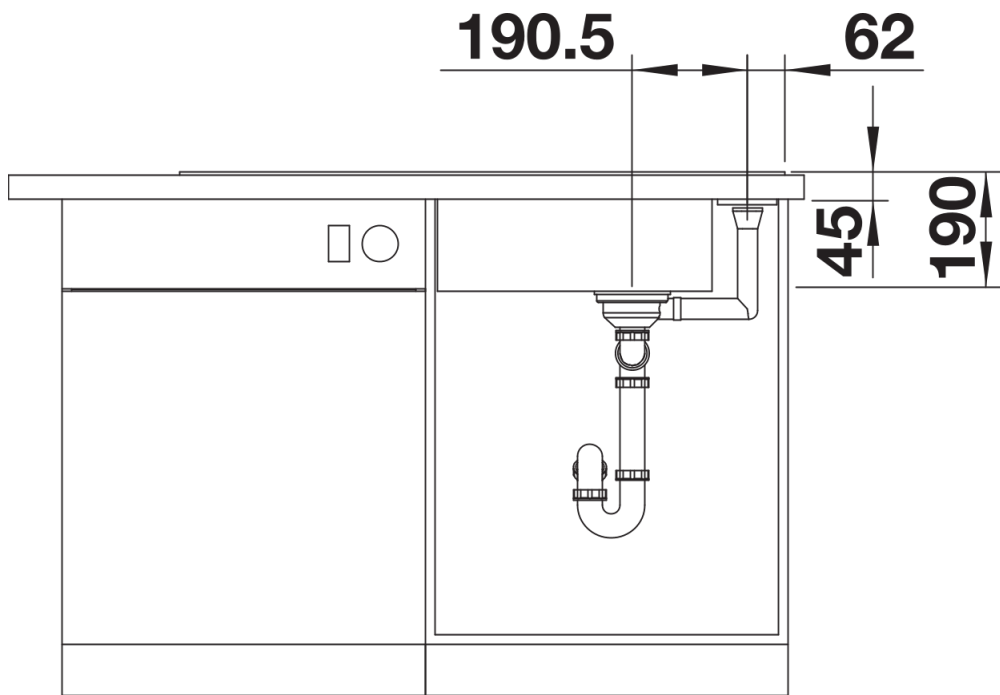

Colours

SILGRANIT coffee

Available colours:

- black
- anthracite
- rock grey
- volcano grey
- white
- soft white
- tartufo
- coffee

Planning information

- Cut out: 980 x 490 x R15
- Bowl depth: 190mm
- Universal handing

Scope of supply

- Glass cutting board
- waste kit with space-saving pipe
- 3 ½" InFino basket strainer with remote control

234045 - Chopping board

Details

Top view

Cut-out

Front view

Side view