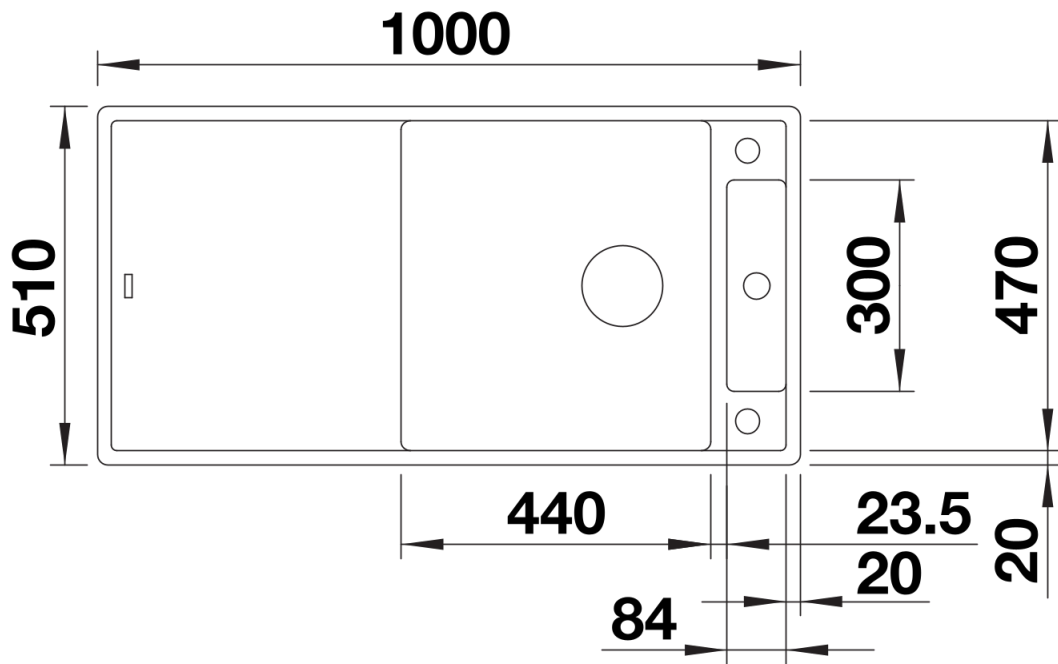

Product information sheet AXIA III XL 6 S

Item no. 523519

Benefits

- Smooth, ergonomic work flow along two axis
- Design that is notable for clear lines and the ultra-narrow, low-profile rim
- Tight radii for maximum utilisation of the surface and volume
- Movable glass cutting board
- Spacious bowl size and beautifully integrated, practical drainer groove
- High-quality features with drain remote control, covered C-overflow and InFino drain system – elegantly integrated and easy-care
- Can be installed reversibly

Colours

SILGRANIT coffee

Available colours:

- black
- anthracite
- rock grey
- volcano grey
- white
- soft white
- tartufo
- coffee

Planning information

- Cut out: 980 x 490 x R15
- Bowl depth: 190mm
- Universal handing

Scope of supply

- Glass cutting board
- waste kit with space-saving pipe
- 3 ½" InFino basket strainer with remote control

234045 - Chopping board

Details

Top view

Cut-out

Front view

Side view