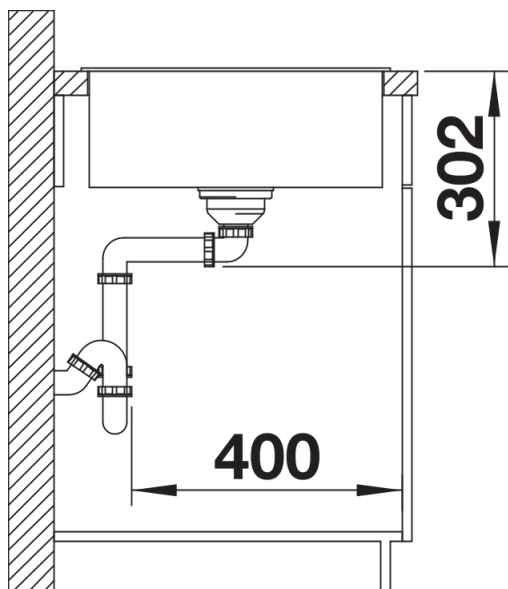

Colours

SILGRANIT coffee

Available colours:

- black
- anthracite
- rock grey
- volcano grey
- white
- soft white
- tartufo
- coffee

Planning information

- Cut out: 980 x 490 x R15
- Bowl depth: 190mm
- Universal handing

Scope of supply

- Glass cutting board
- waste kit with space-saving pipe
- 3 ½" InFino basket strainer with remote control

234045 - Chopping board

Details

Top view

Cut-out

Front view

Side view