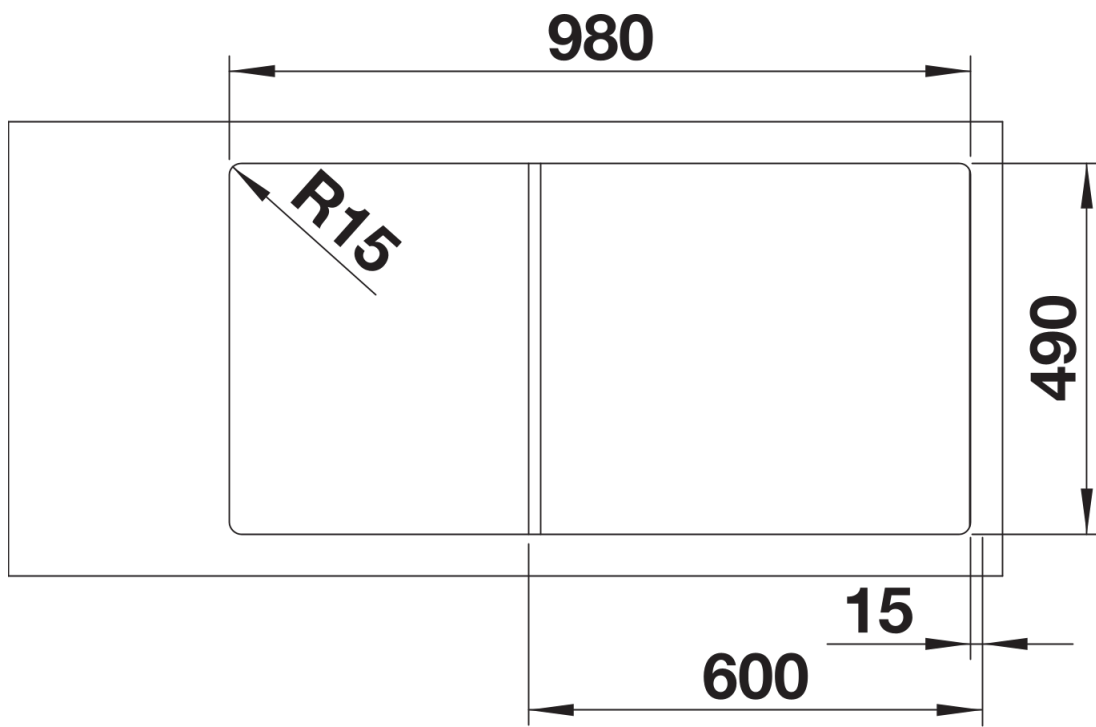

Colours

SILGRANIT coffee

Available colours:

- black
- anthracite
- rock grey
- volcano grey
- white
- soft white
- tartufo
- coffee

Planning information

- Cut out: 980 x 490 x R15
- Bowl depth: 190mm
- Universal handing

Scope of supply

- Glass cutting board
- waste kit with space-saving pipe
- 3 ½" InFino basket strainer with remote control

234045 - Chopping board

Details

Top view

Cut-out

Front view

Side view