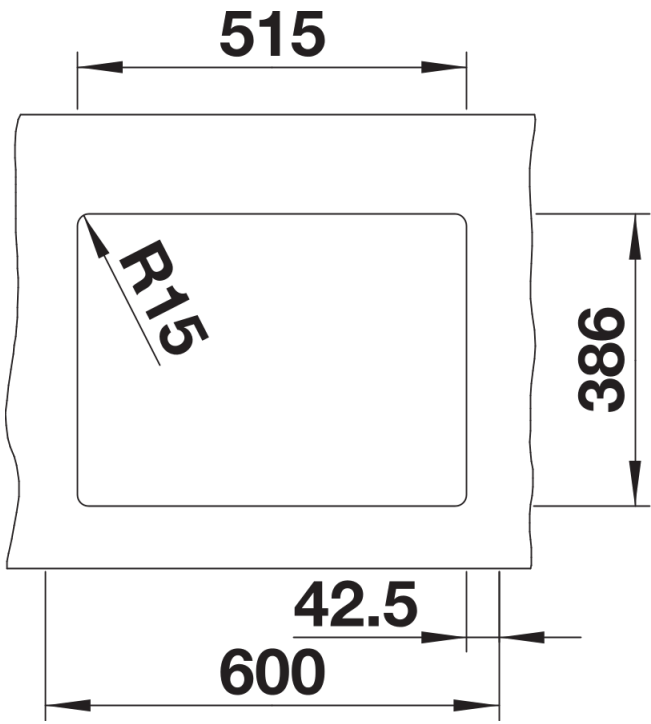

## Planning information

---

- Cut out: 515 x 386 x R15
- Minimum worktop depth 25mm

## Scope of supply

---

- Waste fitting with space-saving pipe
- 3 1/2" InFino basket strainer
- 1/2" bowl non close basket strainer

## Details

---

Top view

Cut-out

Front view

Side view