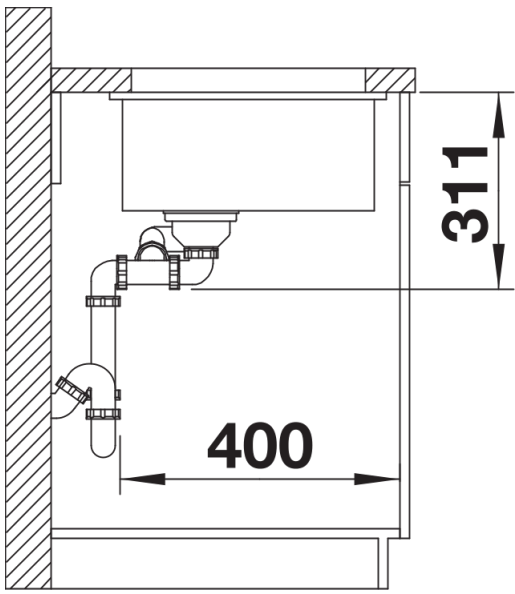

## Planning information

---

- Cut out: 515 x 386 x R15
- Minimum worktop depth 25mm

## Scope of supply

---

- Waste fitting with space-saving pipe
- 3 1/2" InFino basket strainer
- 1/2" bowl non close basket strainer

## Details

---

Top view

Cut-out

Front view

Side view