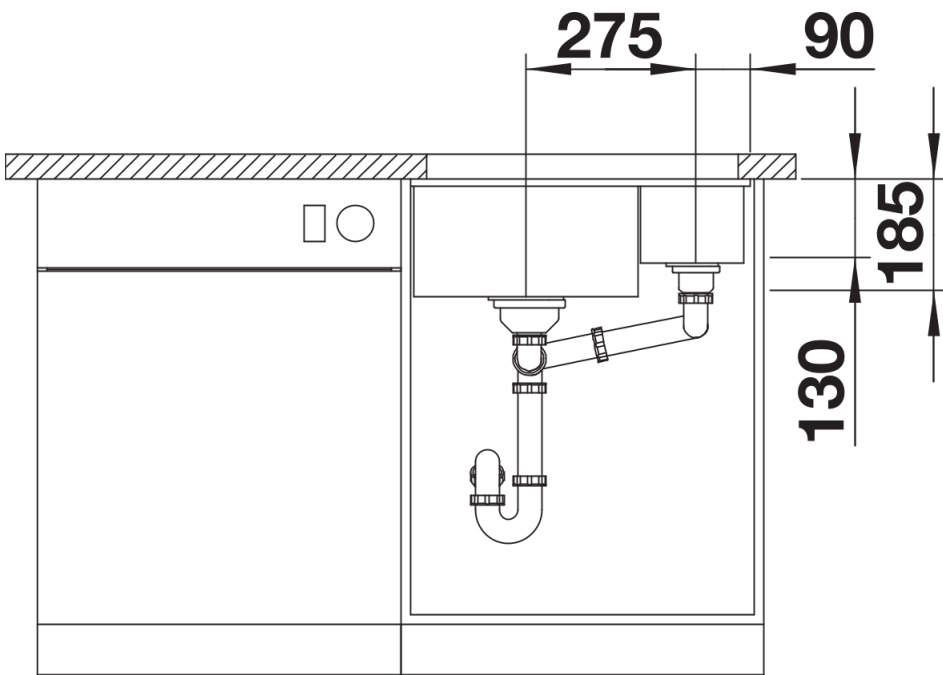

## Planning information

---

- Cut out: 515 x 386 x R15
- Minimum worktop depth 25mm

## Scope of supply

---

- Waste fitting with space-saving pipe
- 3 1/2" InFino basket strainer
- 1/2" bowl non close basket strainer

## Details

---

Top view

Cut-out

Front view

Side view