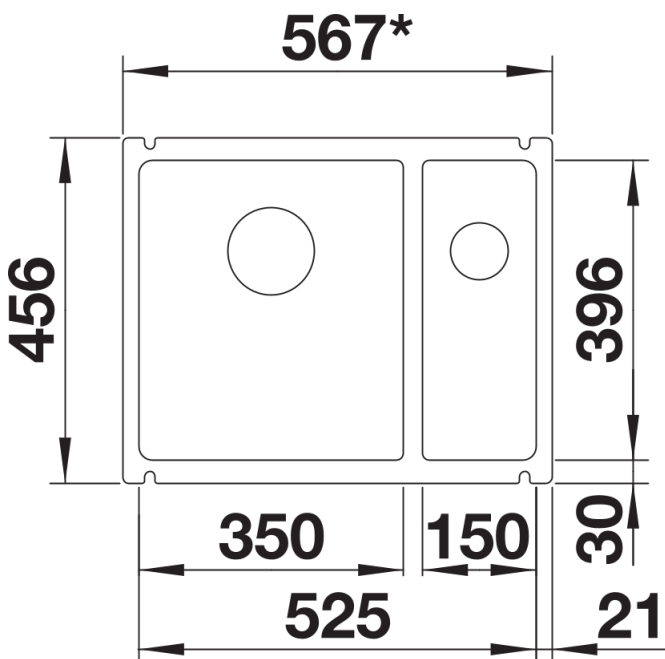

## Planning information

---

- Cut out: 515 x 386 x R15
- Minimum worktop depth 25mm

## Scope of supply

---

- Waste fitting with space-saving pipe
- 3 1/2" InFino basket strainer
- 1/2" bowl non close basket strainer

## Details

---

Top view

Cut-out

Front view

Side view