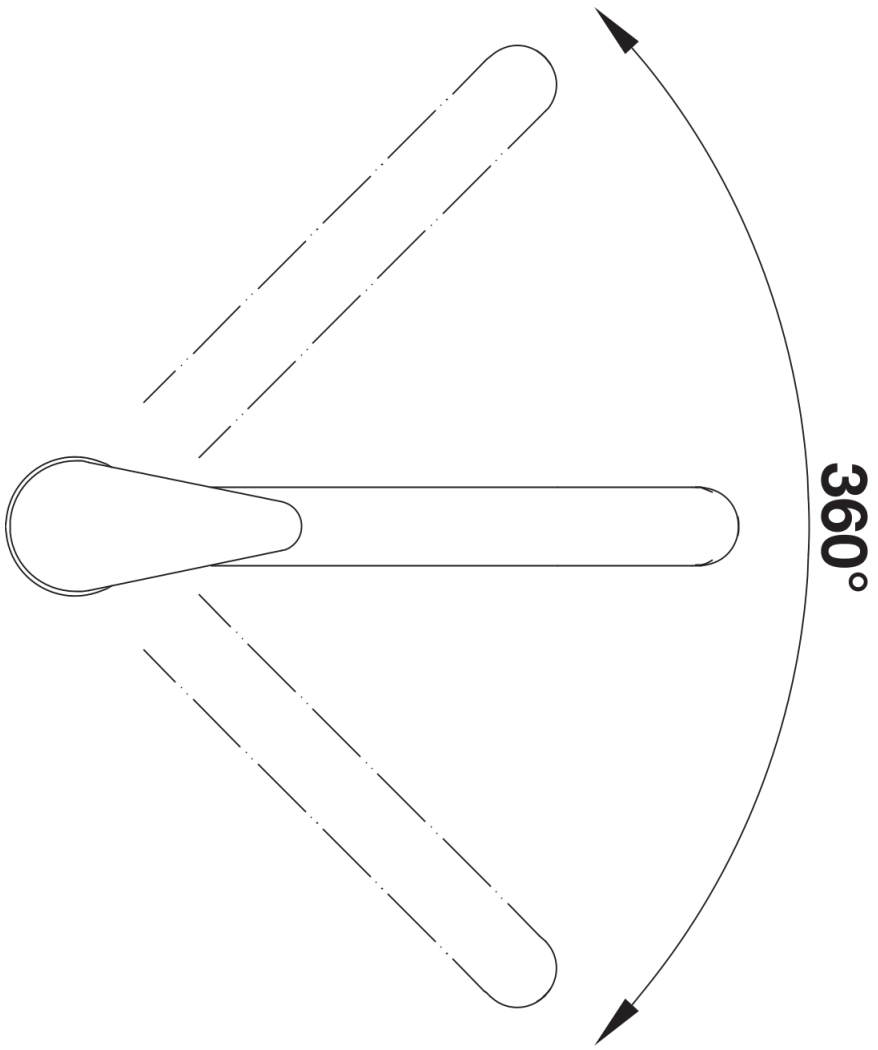

## Planning information

---

- Single lever monobloc mixer tap
- Ø35mm tap hole required
- With ceramic disc cartridge
- Flexible connector pipes, 500mm long
- WRAS approved fitting

## Scope of supply

---

- Single top lever monobloc mixer tap
- Ceramic disc control
- WRAS approved fitting
- 1/2" flexible connector pipes, 500mm long for easy installation
- Suitable for low pressure gravity and pressure systems, minimum 0.3 bar
- Fit metal stabilising bracket if required, item No. 513383

## Details

---

Swivel range

Side view