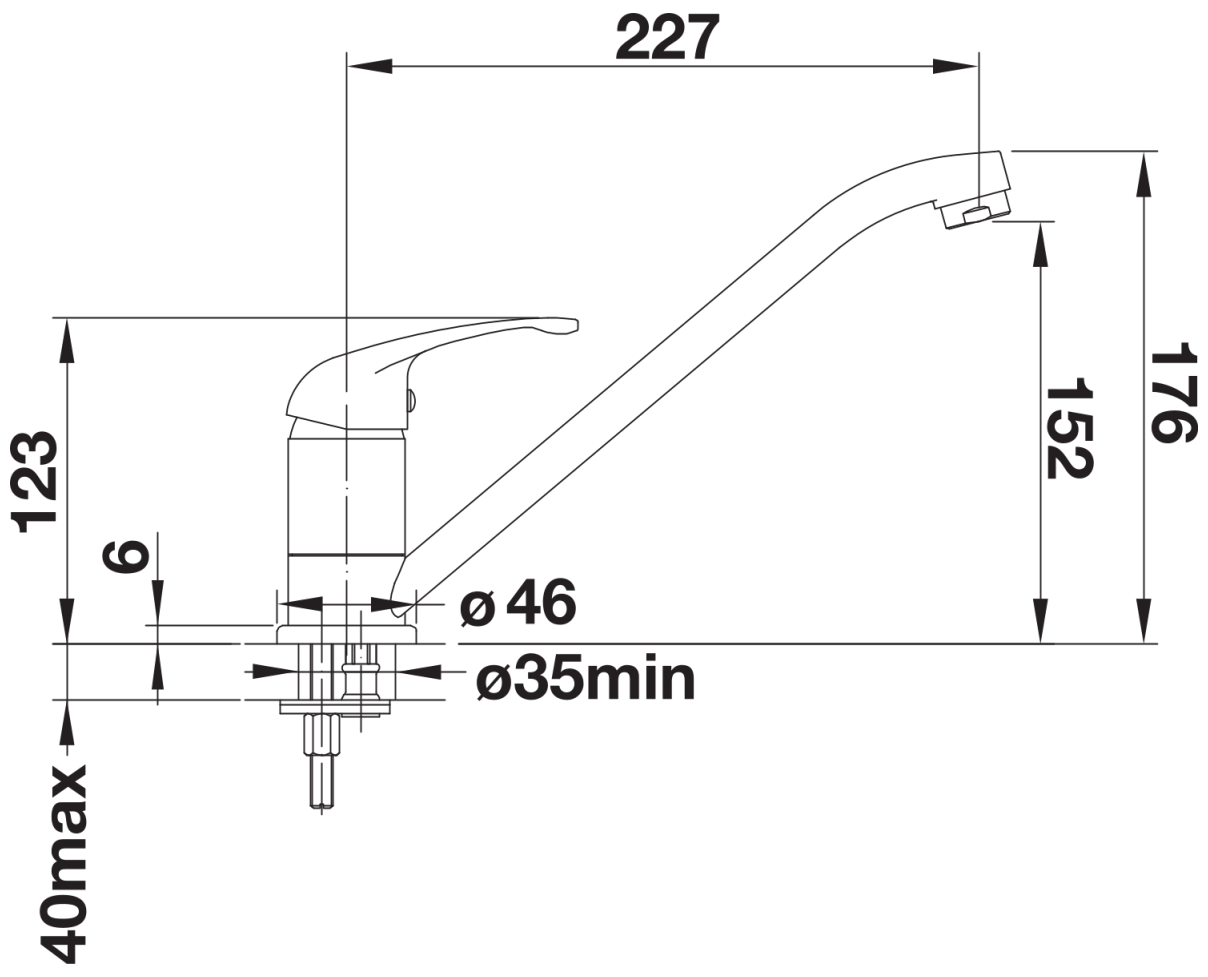

## Planning information

---

- Single lever monobloc mixer tap
- Ø35mm tap hole required
- With ceramic disc cartridge
- Flexible connector pipes, 500mm long
- WRAS approved fitting

## Scope of supply

---

- Single top lever monobloc mixer tap
- Ceramic disc control
- WRAS approved fitting
- 1/2" flexible connector pipes, 500mm long for easy installation
- Suitable for low pressure gravity and pressure systems, minimum 0.3 bar
- Fit metal stabilising bracket if required, item No. 513383

## Details

---

Swivel range

Side view