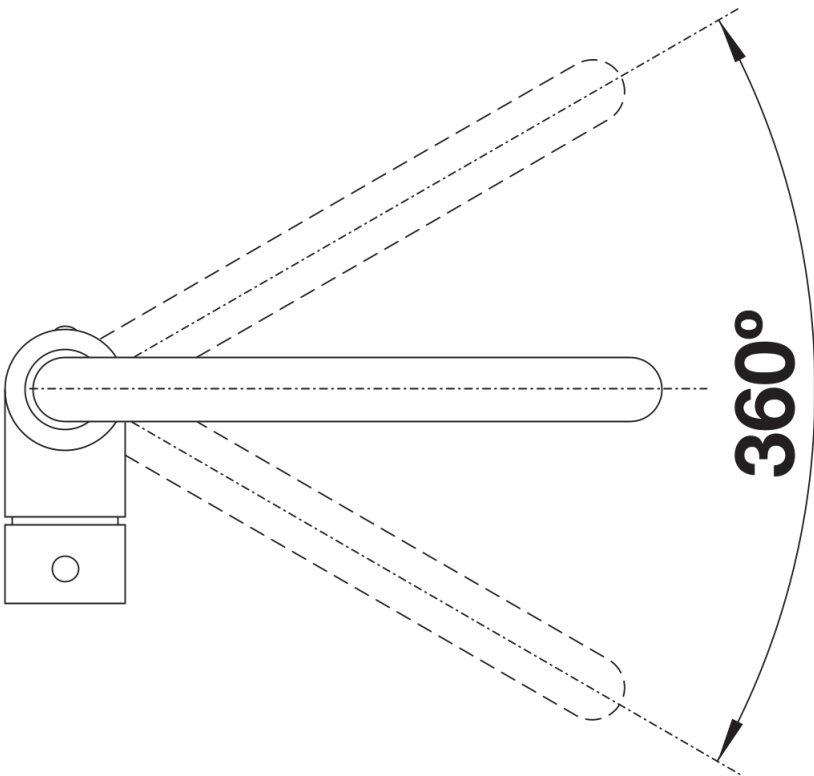

Product information sheet MILI

Item no. 524709

Benefits

- Single lever monobloc mixer tap
- Stylish J-shaped spout
- Especially suitable for compact sinks

Colours

Available colours:
chrome

galvanic chrome

Scope of supply

- Slender body with a J-shaped spout
- WRAS approved fitting
- 6 Litre Eco flow regulated tap
- Requires balanced high pressure supply only, minimum 1.0 bar
- ½" flexible connector pipes
- Fit metal stabilising bracket if required, item No. 513383

Details

Swivel range

Side view