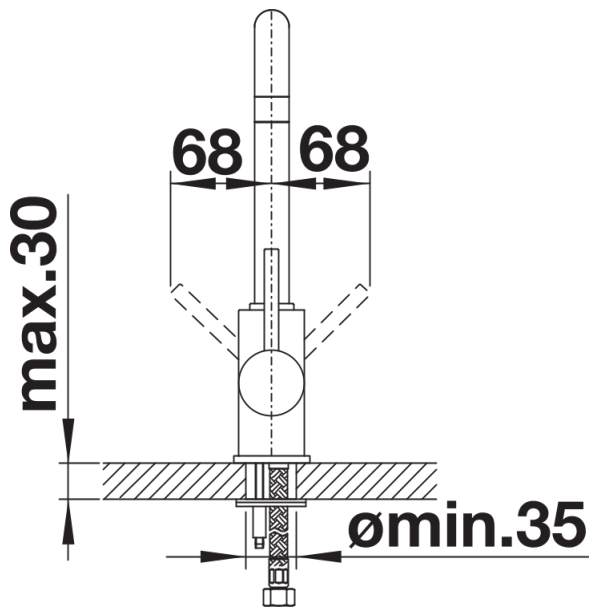

Product information sheet MILI

Item no. 524709

Benefits

- Single lever monobloc mixer tap
- Stylish J-shaped spout
- Especially suitable for compact sinks

Colours

Available colours:
chrome

galvanic chrome

Scope of supply

- Slender body with a J-shaped spout
- WRAS approved fitting
- 6 Litre Eco flow regulated tap
- Requires balanced high pressure supply only, minimum 1.0 bar
- ½" flexible connector pipes
- Fit metal stabilising bracket if required, item No. 513383

Details

Swivel range

Side view