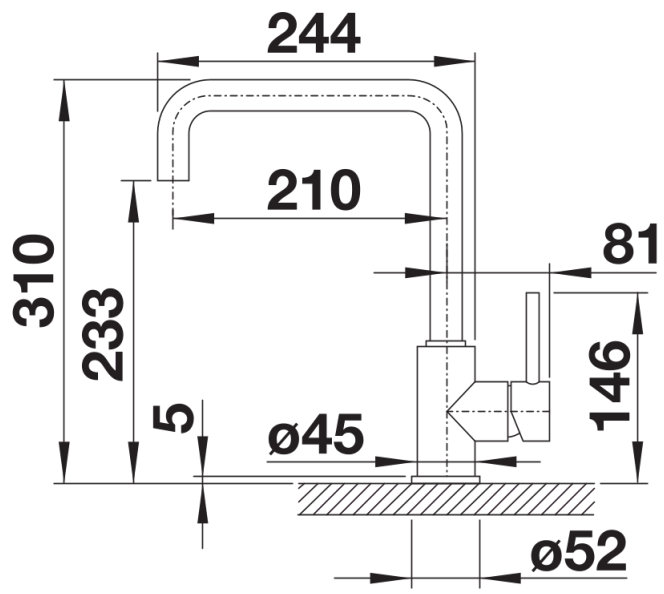

Product information sheet MILI

Item no. 524709

Benefits

- Single lever monobloc mixer tap
- Stylish J-shaped spout
- Especially suitable for compact sinks

Colours

Available colours:
chrome

galvanic chrome

Scope of supply

- Slender body with a J-shaped spout
- WRAS approved fitting
- 6 Litre Eco flow regulated tap
- Requires balanced high pressure supply only, minimum 1.0 bar
- ½" flexible connector pipes
- Fit metal stabilising bracket if required, item No. 513383

Details

Swivel range

Side view