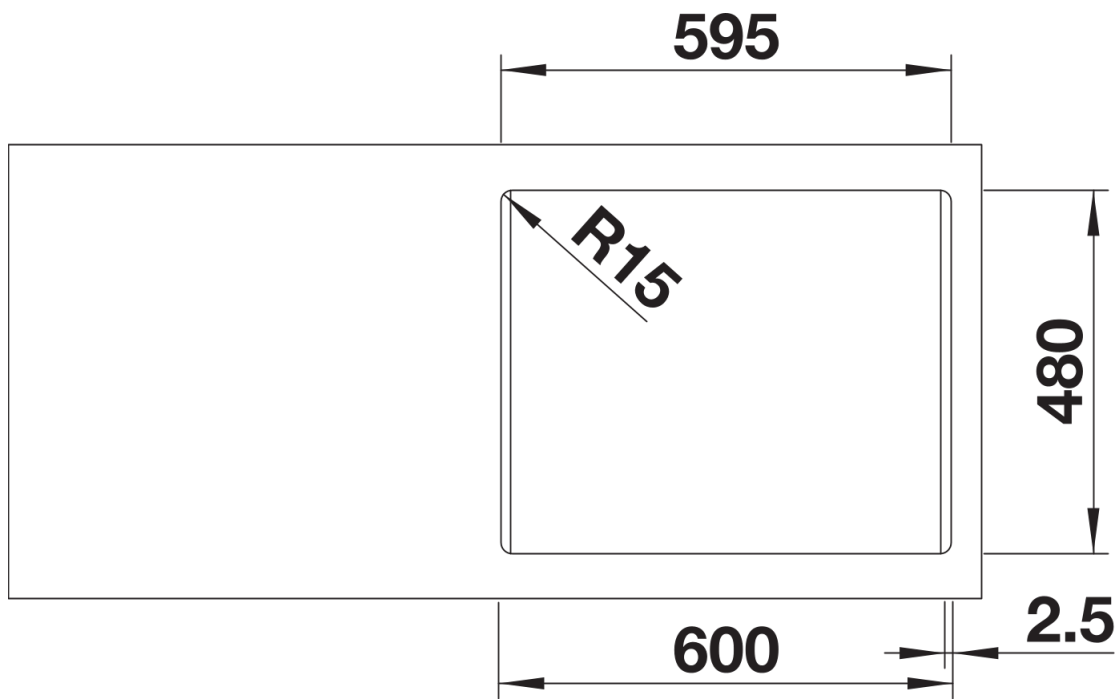

### Benefits

---

- Modern linear shape
- Very spacious ergonomic bowl
- Continuous tap ledge with lots of space for mixer tap and other functional elements
- Elegant IF flat-rim for flushmount and for installation from above
- Can be installed reversibly
- 3 ½" basket strainer

## Scope of supply

---

- waste kit with space-saving pipe
- 3 1/2" basket strainer

## Details

---

Top view

Cut-out

Front view

Side view