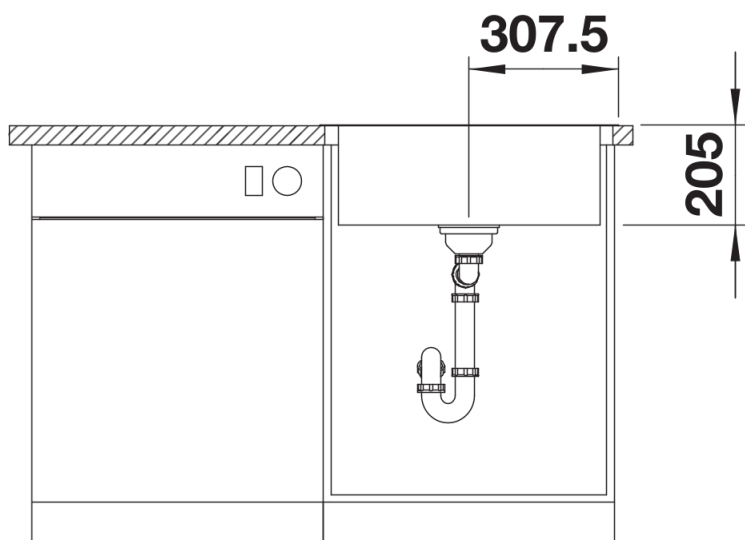

### Benefits

---

- Modern linear shape
- Very spacious ergonomic bowl
- Continuous tap ledge with lots of space for mixer tap and other functional elements
- Elegant IF flat-rim for flushmount and for installation from above
- Can be installed reversibly
- 3 ½" basket strainer

## Scope of supply

---

- waste kit with space-saving pipe
- 3 1/2" basket strainer

## Details

---

Top view

Cut-out

Front view

Side view