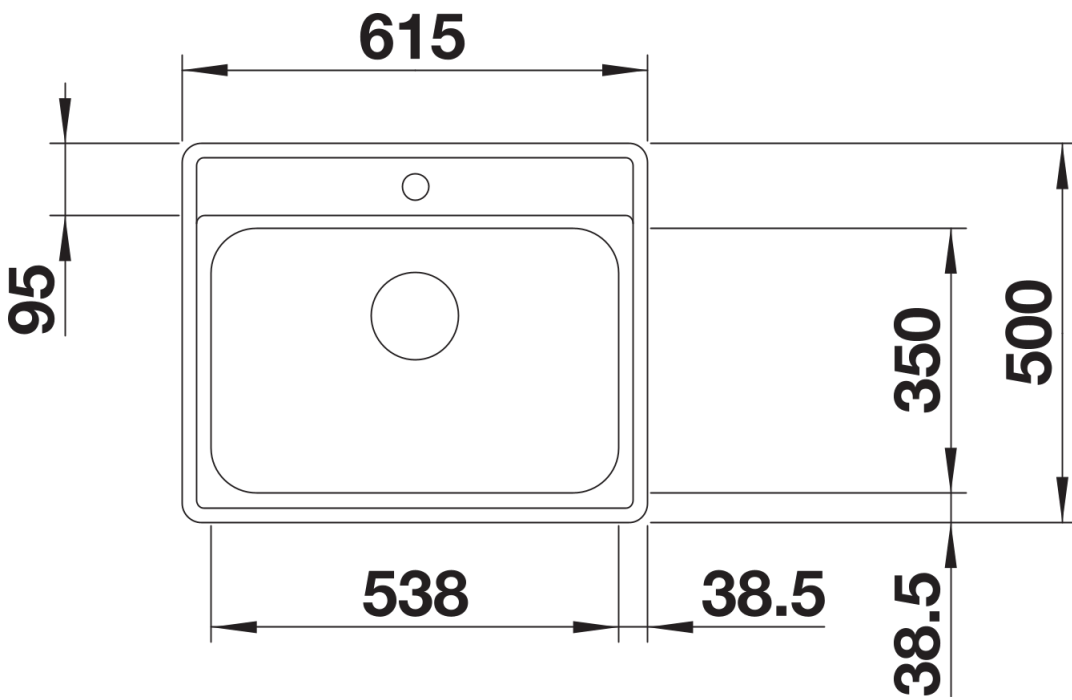

### Benefits

---

- Modern linear shape
- Very spacious ergonomic bowl
- Continuous tap ledge with lots of space for mixer tap and other functional elements
- Elegant IF flat-rim for flushmount and for installation from above
- Can be installed reversibly
- 3 ½" basket strainer

## Scope of supply

---

- waste kit with space-saving pipe
- 3 1/2" basket strainer

## Details

---

Top view

Cut-out

Front view

Side view