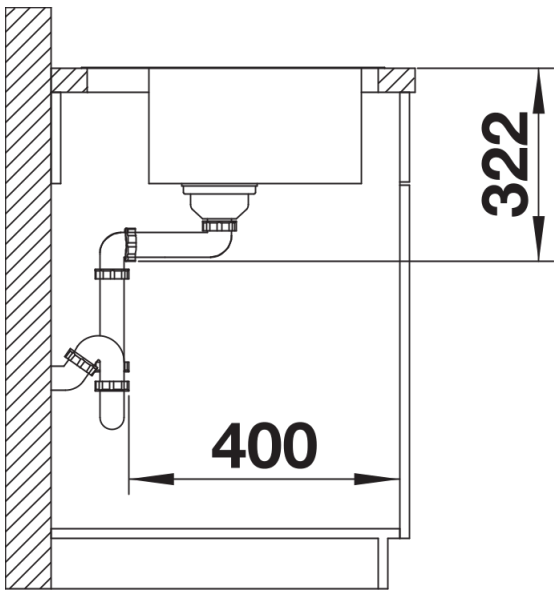

### Benefits

---

- Modern linear shape
- Very spacious ergonomic bowl
- Continuous tap ledge with lots of space for mixer tap and other functional elements
- Elegant IF flat-rim for flushmount and for installation from above
- Can be installed reversibly
- 3 ½" basket strainer

## Scope of supply

---

- waste kit with space-saving pipe
- 3 1/2" basket strainer

## Details

---

Top view

Cut-out

Front view

Side view