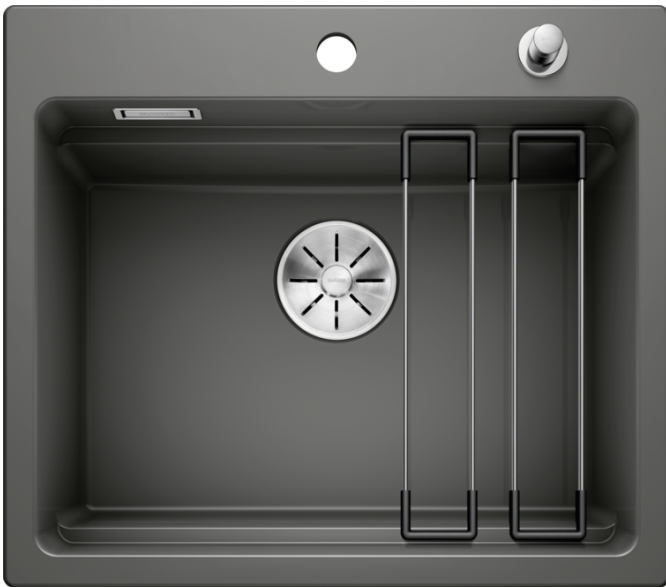

Product information sheet ETAGON 6

Item no. 525161

Benefits

- Generous staggered bowl with added functionality
- Integrated step creates an additional functional level
- Clever system concept with versatile ETAGON rails
- High-quality features with the covered C-overflow and InFino drain system – elegantly integrated and easy-care

Colours

Available colours:

- black
- basalt
- crystal white glossy
- magnolia glossy

Ceramic PuraPlus basalt

Planning information

- Holes for a kitchen mixer tap and drain remote control are provided.
- Includes: two tap holes, drain remote control and PuraPlus coating.

Scope of supply

- 2 x ETAGON rails in stainless steel
- waste kit with space-saving pipe
- 3 ½" InFino basket strainer with drain remote control (pop-up)

237362 - 2 x ETAGON rails

Details

Top view

Cut-out

Front view

Side view