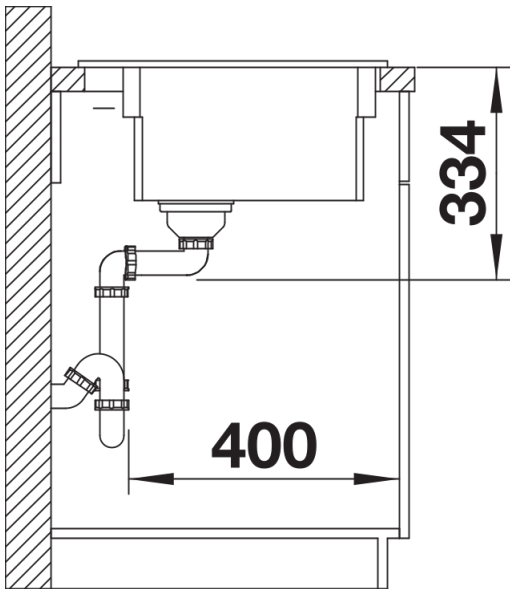

Scope of supply

- 2 x ETAGON rails in stainless steel
- waste kit with space-saving pipe
- 3 ½" InFino basket strainer with drain remote control (pop-up)

237362 - 2 x ETAGON rails

Details

Top view

Cut-out

Front view

Side view