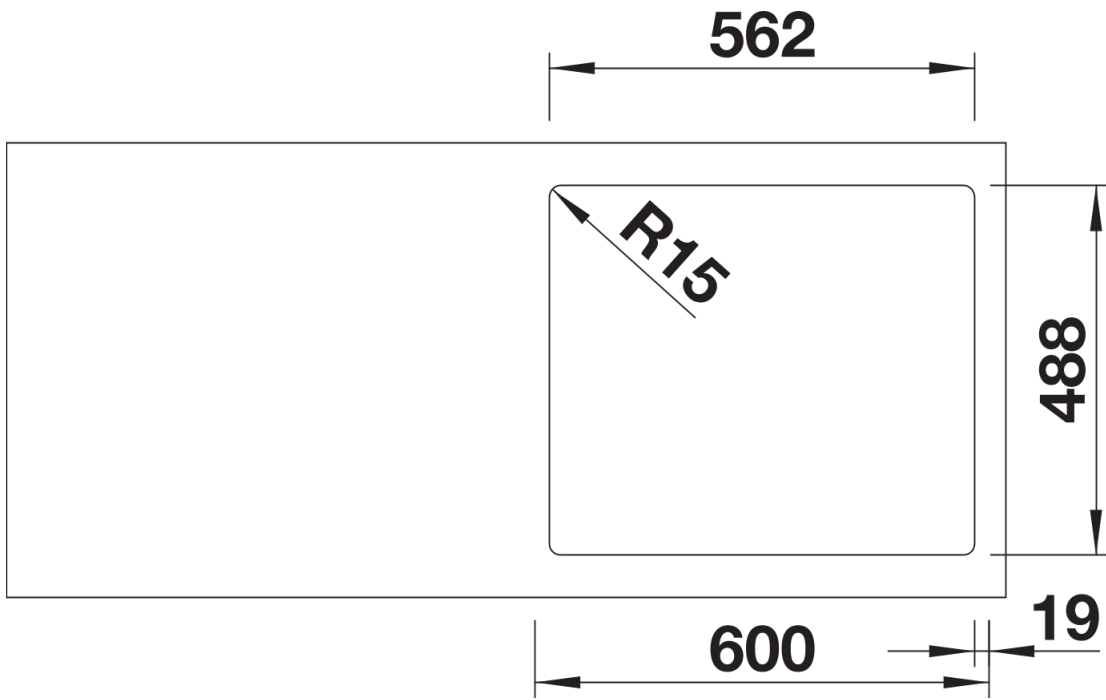

Scope of supply

- 2 x ETAGON rails in stainless steel
- waste kit with space-saving pipe
- 3 ½" InFino basket strainer with drain remote control (pop-up)

237362 - 2 x ETAGON rails

Details

Top view

Cut-out

Front view

Side view