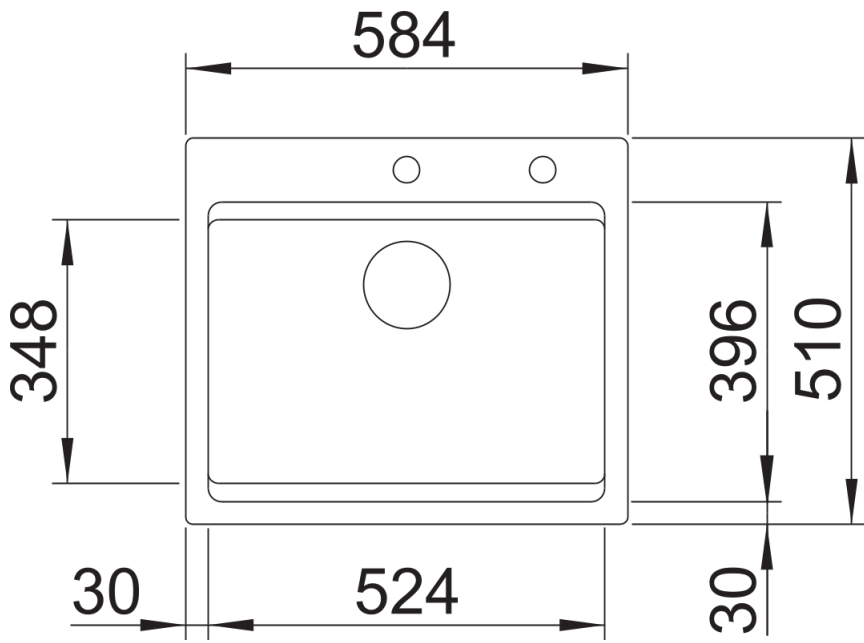

Scope of supply

- 2 x ETAGON rails in stainless steel
- waste kit with space-saving pipe
- 3 ½" InFino basket strainer with drain remote control (pop-up)

237362 - 2 x ETAGON rails

Details

Top view

Cut-out

Front view

Side view