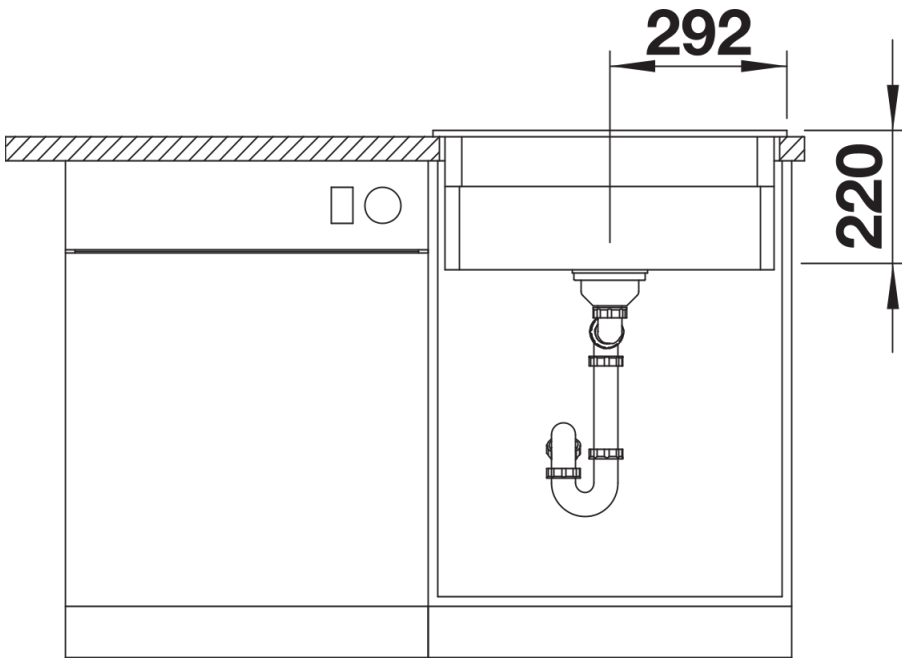

Scope of supply

- 2 x ETAGON rails in stainless steel
- waste kit with space-saving pipe
- 3 ½" InFino basket strainer with drain remote control (pop-up)

237362 - 2 x ETAGON rails

Details

Top view

Cut-out

Front view

Side view