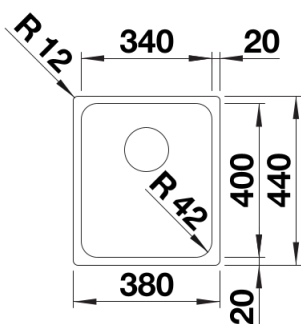

Product information sheet SOLIS 340-IF

Item no. 526116

Benefits

- A harmonious interplay between functional and visual elements
- High-quality features with covered C-overflow and InFino drain system – elegantly integrated and easy-care
- Convenient bowl volume and base surface designed for practical use
- Elegant IF flat-rim for flushmount and for installation from above
- Functional accessories optionally available

Planning information

- Note: Installing a kitchen mixer tap, drain remote control or soap dispenser in laminate worktops requires a flexible sealing tape.
- Please order drain connections for combinations of two individual bowls separately.

Scope of supply

- waste kit with space-saving pipe
- 3 ½" InFino basket strainer
- fixing kit

Details

Top view

Cut-out

Front view

Side view