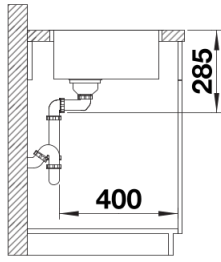

Planning information

- Note: Installing a kitchen mixer tap, drain remote control or soap dispenser in laminate worktops requires a flexible sealing tape.
- Please order drain connections for combinations of two individual bowls separately.

Scope of supply

- waste kit with space-saving pipe
- 3 ½" InFino basket strainer
- fixing kit

Details

Top view

Cut-out

Front view

Side view