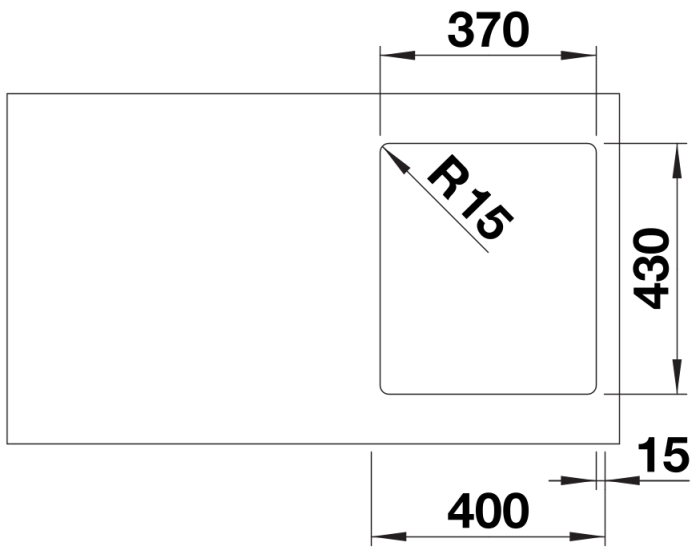

Product information sheet SOLIS 340-IF

Item no. 526116

Benefits

- A harmonious interplay between functional and visual elements
- High-quality features with covered C-overflow and InFino drain system – elegantly integrated and easy-care
- Convenient bowl volume and base surface designed for practical use
- Elegant IF flat-rim for flushmount and for installation from above
- Functional accessories optionally available

Planning information

- Note: Installing a kitchen mixer tap, drain remote control or soap dispenser in laminate worktops requires a flexible sealing tape.
- Please order drain connections for combinations of two individual bowls separately.

Scope of supply

- waste kit with space-saving pipe
- 3 ½" InFino basket strainer
- fixing kit

Details

Top view

Cut-out

Front view

Side view