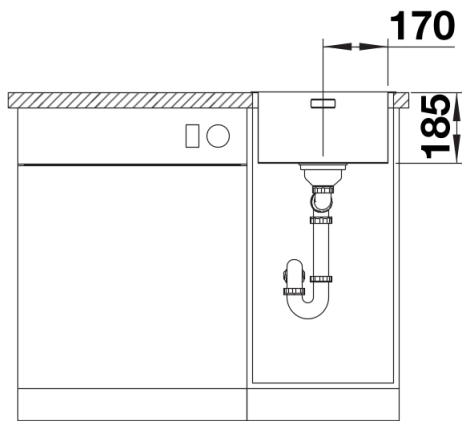

Product information sheet SOLIS 340-IF

Item no. 526116

Benefits

- A harmonious interplay between functional and visual elements
- High-quality features with covered C-overflow and InFino drain system – elegantly integrated and easy-care
- Convenient bowl volume and base surface designed for practical use
- Elegant IF flat-rim for flushmount and for installation from above
- Functional accessories optionally available

Planning information

- Note: Installing a kitchen mixer tap, drain remote control or soap dispenser in laminate worktops requires a flexible sealing tape.
- Please order drain connections for combinations of two individual bowls separately.

Scope of supply

- waste kit with space-saving pipe
- 3 ½" InFino basket strainer
- fixing kit

Details

Top view

Cut-out

Front view

Side view