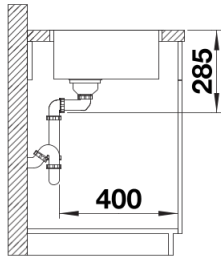

Planning information

- Note: Installing a kitchen mixer tap, drain remote control or soap dispenser in laminate worktops requires a flexible sealing tape.
- Please order drain connections for combinations of two individual bowls separately.

Scope of supply

- waste kit with space-saving pipe
- 3 ½" InFino basket strainer
- fixing kit

Details

Top view

Cut-out

Front view

Side view