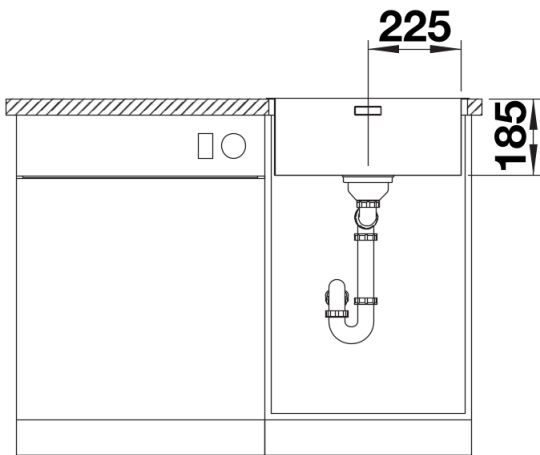

Product information sheet SOLIS 450-IF

Item no. 526121

Benefits

- A harmonious interplay between functional and visual elements
- High-quality features with covered C-overflow and InFino drain system – elegantly integrated and easy-care
- Convenient bowl volume and base surface designed for practical use
- Elegant IF flat-rim for flushmount and for installation from above
- Functional accessories optionally available

Planning information

- Note: Installing a kitchen mixer tap, drain remote control or soap dispenser in laminate worktops requires a flexible sealing tape.
- Please order drain connections for combinations of two individual bowls separately.

Scope of supply

- waste kit with space-saving pipe
- 3 ½" InFino basket strainer
- fixing kit

Details

Top view

Cut-out

Front view

Side view