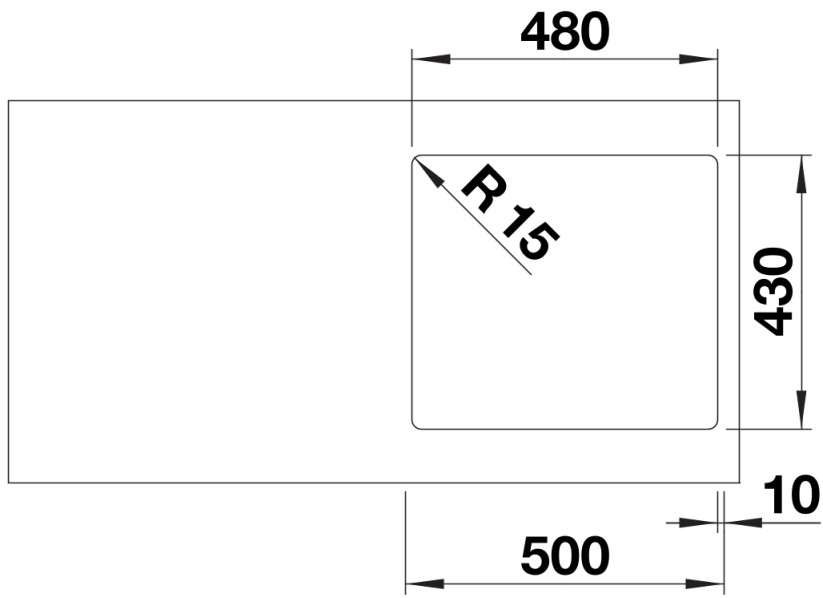

Planning information

- Note: Installing a kitchen mixer tap, drain remote control or soap dispenser in laminate worktops requires a flexible sealing tape.
- Please order drain connections for combinations of two individual bowls separately.

Scope of supply

- waste kit with space-saving pipe
- 3 ½" InFino basket strainer
- fixing kit

Details

Top view

Cut-out

Front view

Side view