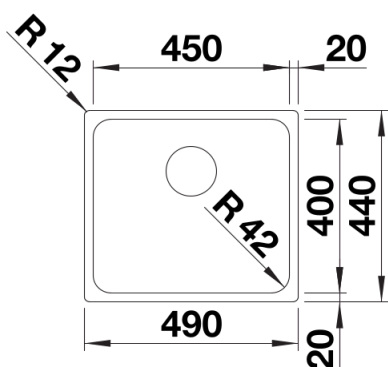

Product information sheet SOLIS 450-IF

Item no. 526121

Benefits

- A harmonious interplay between functional and visual elements
- High-quality features with covered C-overflow and InFino drain system – elegantly integrated and easy-care
- Convenient bowl volume and base surface designed for practical use
- Elegant IF flat-rim for flushmount and for installation from above
- Functional accessories optionally available

Planning information

- Note: Installing a kitchen mixer tap, drain remote control or soap dispenser in laminate worktops requires a flexible sealing tape.
- Please order drain connections for combinations of two individual bowls separately.

Scope of supply

- waste kit with space-saving pipe
- 3 ½" InFino basket strainer
- fixing kit

Details

Top view

Cut-out

Front view

Side view