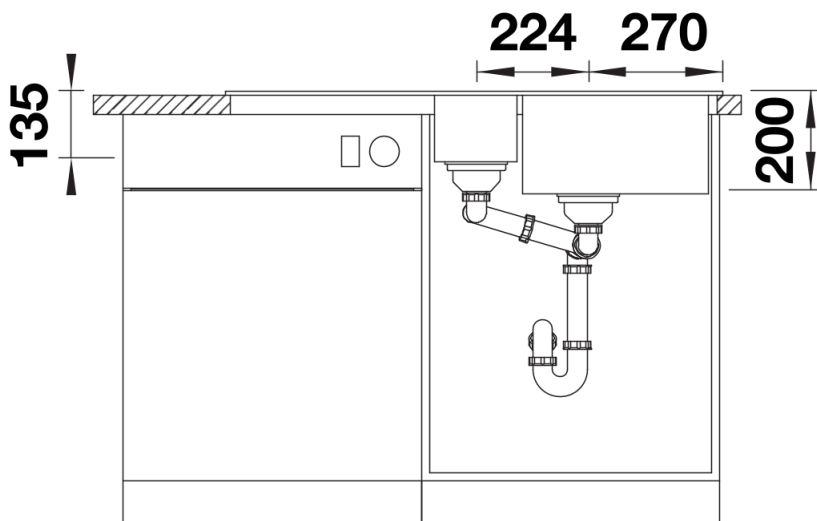

Product information sheet ADIRA 6 S

Item no. 527602

Benefits

- Modern sink in beautiful Silgranit colours with extended functionality
- High level of comfort due to XL bowl combined with a practical drain and a plain drain area
- The multifunctional ADIRA grid is included and can be used to create a top-level on the bowl or as a drainer.
- The included colander bin fits in the secondary bowl and is great for prepping tasks with water. It can also be stored in FLEXON II and SELECT II bins in the base cabinet.
- Can be installed reversibly

Details

Top view

Cut-out

Front view

Side view