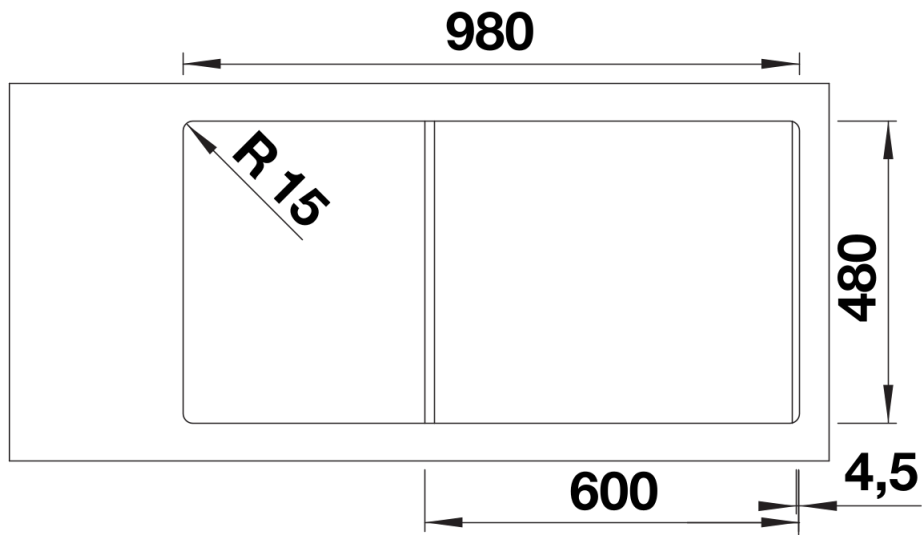

Product information sheet ADIRA 6 S

Item no. 527602

Benefits

- Modern sink in beautiful Silgranit colours with extended functionality
- High level of comfort due to XL bowl combined with a practical drain and a plain drain area
- The multifunctional ADIRA grid is included and can be used to create a top-level on the bowl or as a drainer.
- The included colander bin fits in the secondary bowl and is great for prepping tasks with water. It can also be stored in FLEXON II and SELECT II bins in the base cabinet.
- Can be installed reversibly

Colours

SILGRANIT anthracite

Available colours:

- black
- anthracite
- rock grey
- volcano grey
- white
- soft white
- tartufo
- coffee

Scope of supply

- foldable ADIRA grid
- multifunctional plastic colander
- waste kit with space-saving pipe
- 2 x 3 ½" InFino basket strainer with drain remote control (rotary switch) for the main bowl

Details

Top view

Cut-out

Front view

Side view