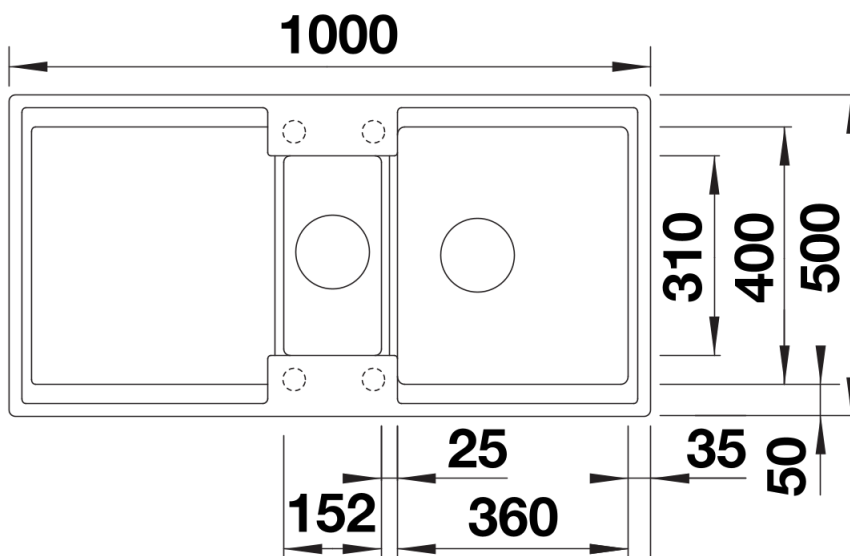

Product information sheet ADIRA 6 S

Item no. 527602

Benefits

- Modern sink in beautiful Silgranit colours with extended functionality
- High level of comfort due to XL bowl combined with a practical drain and a plain drain area
- The multifunctional ADIRA grid is included and can be used to create a top-level on the bowl or as a drainer.
- The included colander bin fits in the secondary bowl and is great for prepping tasks with water. It can also be stored in FLEXON II and SELECT II bins in the base cabinet.
- Can be installed reversibly

Colours

SILGRANIT anthracite

Available colours:

- black
- anthracite
- rock grey
- volcano grey
- white
- soft white
- tartufo
- coffee

Scope of supply

- foldable ADIRA grid
- multifunctional plastic colander
- waste kit with space-saving pipe
- 2 x 3 ½" InFino basket strainer with drain remote control (rotary switch) for the main bowl

Details

Top view

Cut-out

Front view

Side view