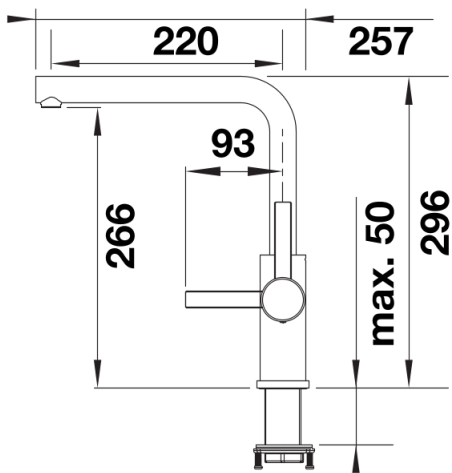

Product information sheet LANORA

Item no. 523122

Benefits

- High-quality design in solid stainless steel, brushed finish
- Clear mixer tap design for modern kitchens
- High arched outlet for easy filling of pots and vases
- More freedom of movement with installations against a wall thanks to the control lever with vertical neutral position
- Energy-saving: basic setting of the control lever to cold start
- Also available with handspray

Colours

Available colours:
stainless steel

solid stainless steel

Scope of supply

- 360° swivel spout for greater reach
- Ø 35 mm tap hole required
- With ceramic disk cartridge
- Patented jet regulator for markedly reduced scaling
- Flexible connector pipes, 700 mm long and 3/8" nut
- Stabilisation plate to increase the stability of the tap when fitted in stainless steel sinks

Details

Swivel range

Side view hand gear 2D

Side view