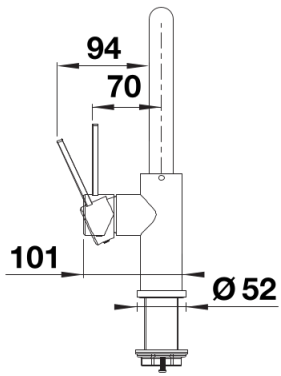

Product information sheet LANORA

Item no. 523122

Benefits

- High-quality design in solid stainless steel, brushed finish
- Clear mixer tap design for modern kitchens
- High arched outlet for easy filling of pots and vases
- More freedom of movement with installations against a wall thanks to the control lever with vertical neutral position
- Energy-saving: basic setting of the control lever to cold start
- Also available with handspray

Colours

Available colours:
stainless steel

solid stainless steel

Scope of supply

- 360° swivel spout for greater reach
- Ø 35 mm tap hole required
- With ceramic disk cartridge
- Patented jet regulator for markedly reduced scaling
- Flexible connector pipes, 700 mm long and 3/8" nut
- Stabilisation plate to increase the stability of the tap when fitted in stainless steel sinks

Details

Swivel range

Side view hand gear 2D

Side view