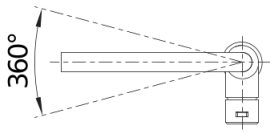

Colours

Available colours:
stainless steel

solid stainless steel

Scope of supply

- 360° swivel spout for greater reach
- Ø 35 mm tap hole required
- With ceramic disk cartridge
- Patented jet regulator for markedly reduced scaling
- Flexible connector pipes, 700 mm long and 3/8" nut
- Stabilisation plate to increase the stability of the tap when fitted in stainless steel sinks

Details

Swivel range

Side view hand gear 2D

Side view