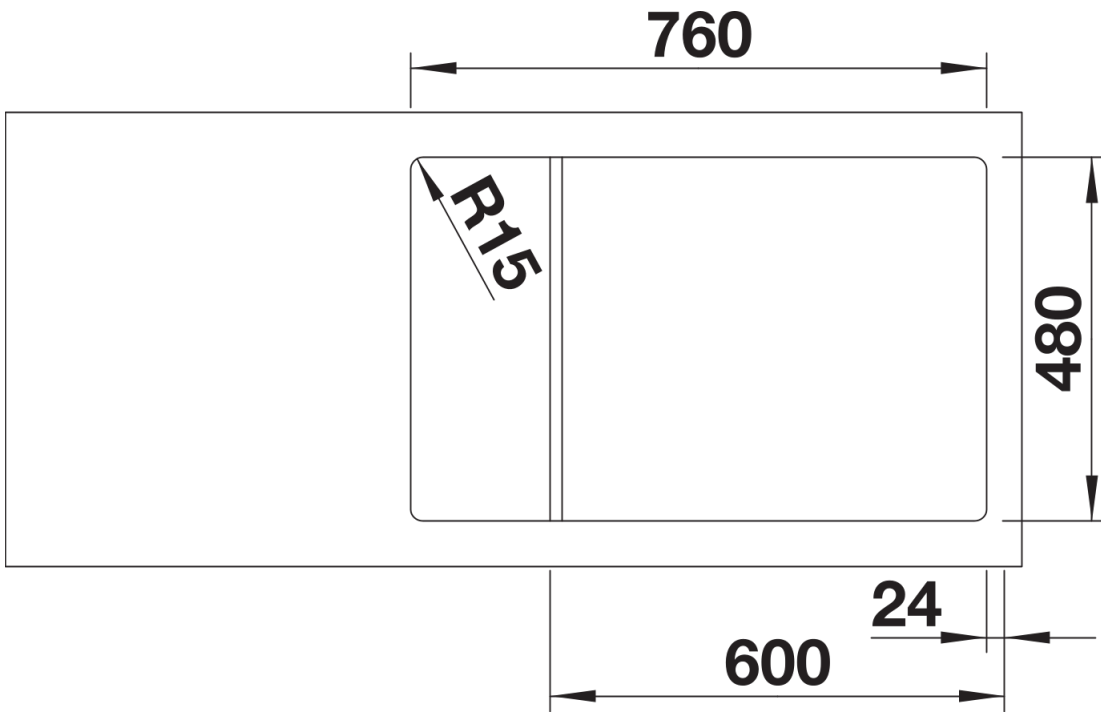

Colours

Available colours:

- black
- anthracite
- volcano grey
- white
- soft white
- coffee

SILGRANIT anthracite

Scope of supply

- waste kit with space-saving pipe
- 2 x 3½" basket strainer

Details

Top view

Cut-out

Front view

Side view