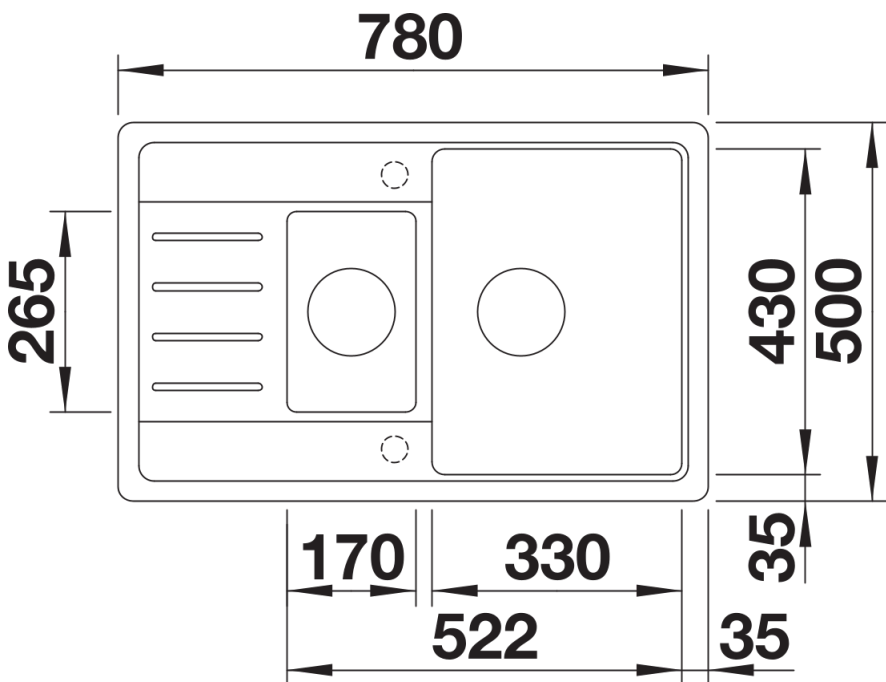

Colours

Available colours:

- black
- anthracite
- volcano grey
- white
- soft white
- coffee

SILGRANIT anthracite

Scope of supply

- waste kit with space-saving pipe
- 2 x 3½" basket strainer

Details

Top view

Cut-out

Front view

Side view