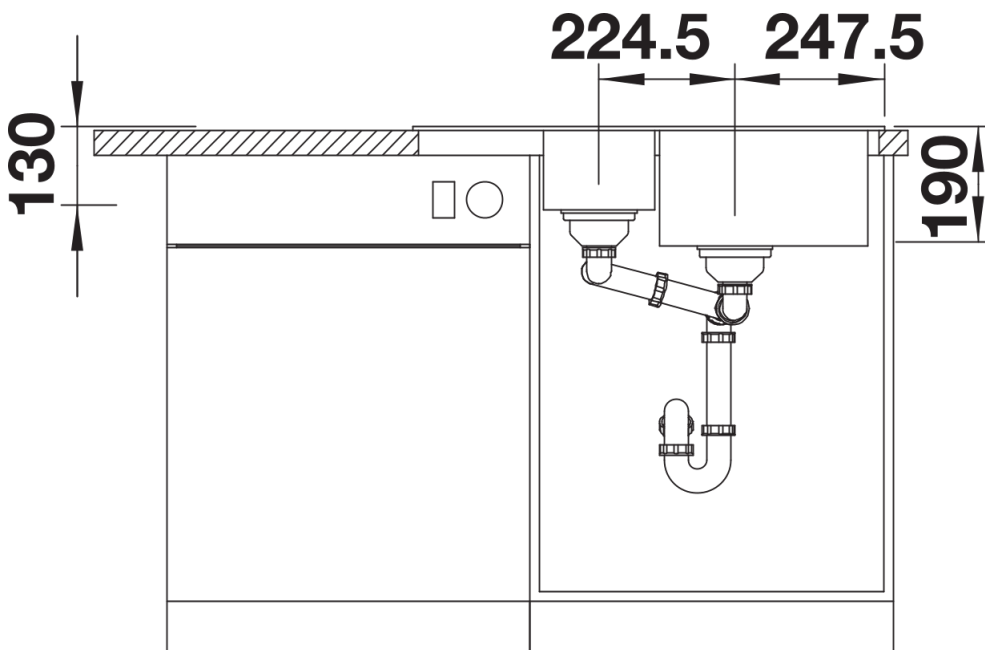

Product information sheet LEGRA 6 S Compact

Item no. 521302

Benefits

- Classic lines combined with modern functionality
- Large bowl, additional bowl and small drainer
- Compact dimensions for small and medium-sized kitchens
- Can be installed reversibly

Colours

Available colours:

- black
- anthracite
- volcano grey
- white
- soft white
- coffee

SILGRANIT anthracite

Scope of supply

- waste kit with space-saving pipe
- 2 x 3½" basket strainer

Details

Top view

Cut-out

Front view

Side view