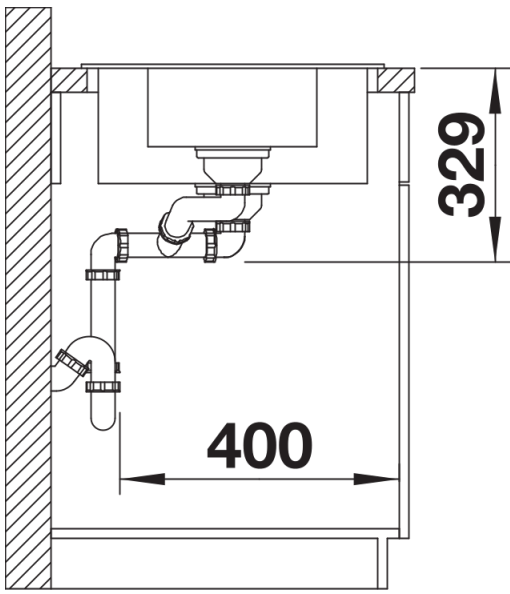

Colours

Available colours:

- black
- anthracite
- volcano grey
- white
- soft white
- coffee

SILGRANIT anthracite

Scope of supply

- waste kit with space-saving pipe
- 2 x 3½" basket strainer

Details

Top view

Cut-out

Front view

Side view