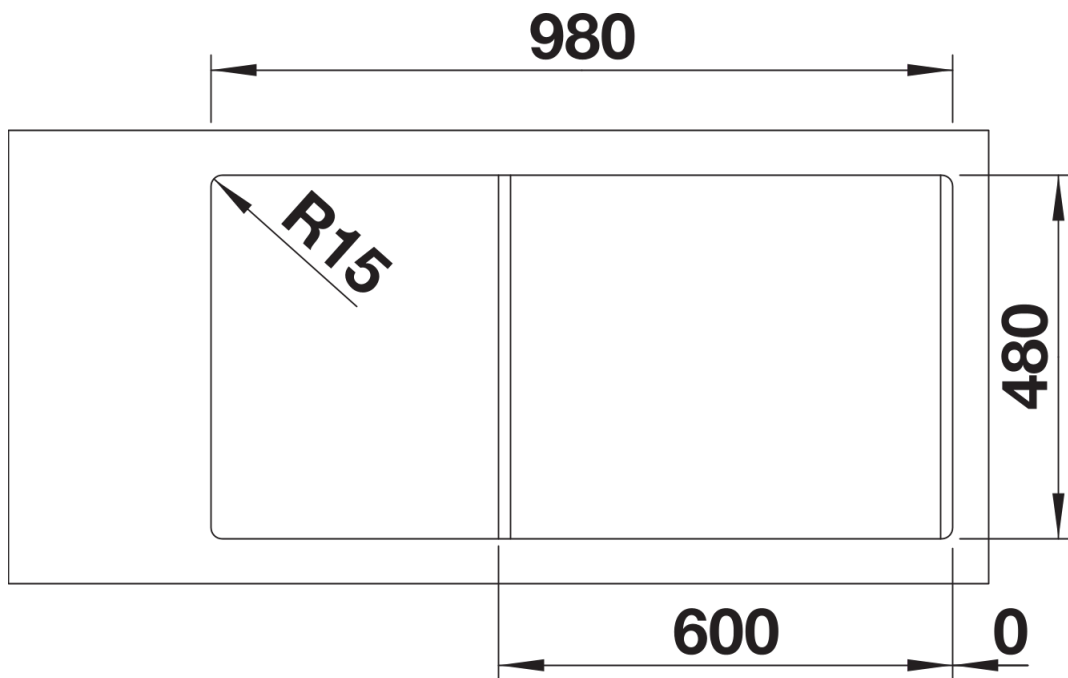

Product information sheet LEGRA 6 S

Item no. 522207

Benefits

- Classic lines combined with modern functionality
- Spacious main and additional bowl
- Can be installed reversibly

Colours

Available colours:

- black
- anthracite
- volcano grey
- white
- soft white
- coffee

SILGRANIT anthracite

Scope of supply

- waste kit with space-saving pipe
- 3 ½" basket strainer

Details

Top view

Cut-out

Front view

Side view