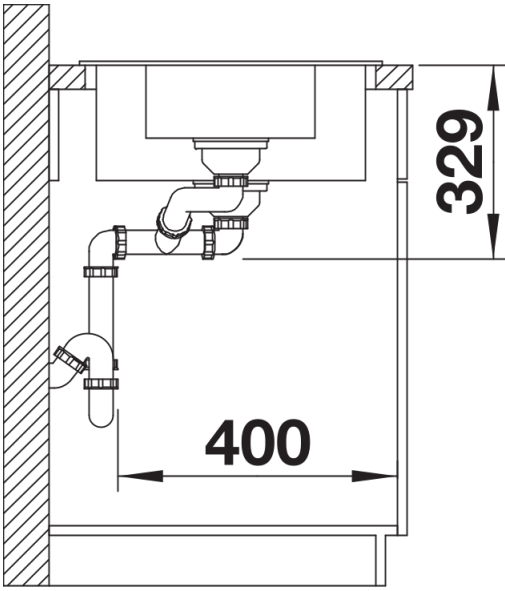

SILGRANIT anthracite

Scope of supply

- waste kit with space-saving pipe
- 3 ½" basket strainer

Details

Top view

Cut-out

Front view

Side view