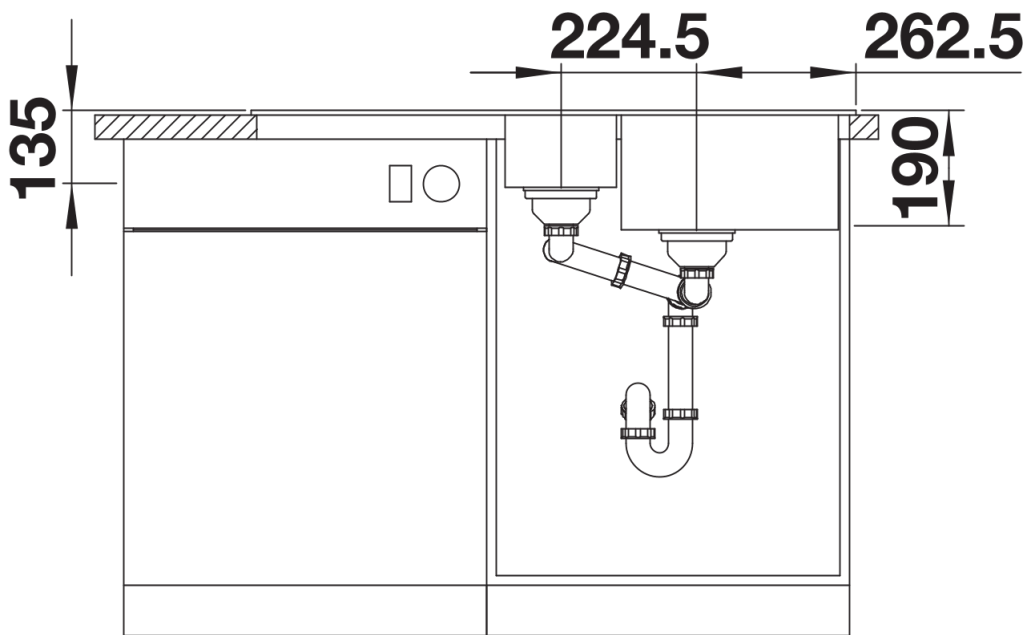

Product information sheet LEGRA 6 S

Item no. 522207

Benefits

- Classic lines combined with modern functionality
- Spacious main and additional bowl
- Can be installed reversibly

Colours

Available colours:

- black
- anthracite
- volcano grey
- white
- soft white
- coffee

SILGRANIT anthracite

Scope of supply

- waste kit with space-saving pipe
- 3 ½" basket strainer

Details

Top view

Cut-out

Front view

Side view