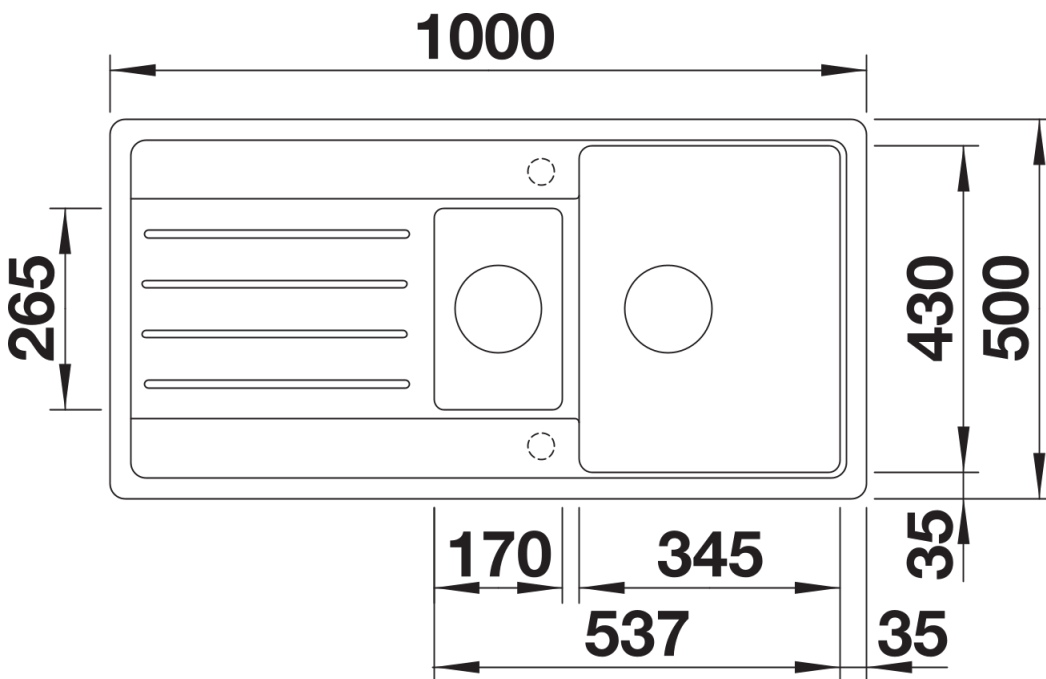

Product information sheet LEGRA 6 S

Item no. 522207

Benefits

- Classic lines combined with modern functionality
- Spacious main and additional bowl
- Can be installed reversibly

Colours

Available colours:

- black
- anthracite
- volcano grey
- white
- soft white
- coffee

SILGRANIT anthracite

Scope of supply

- waste kit with space-saving pipe
- 3 ½" basket strainer

Details

Top view

Cut-out

Front view

Side view