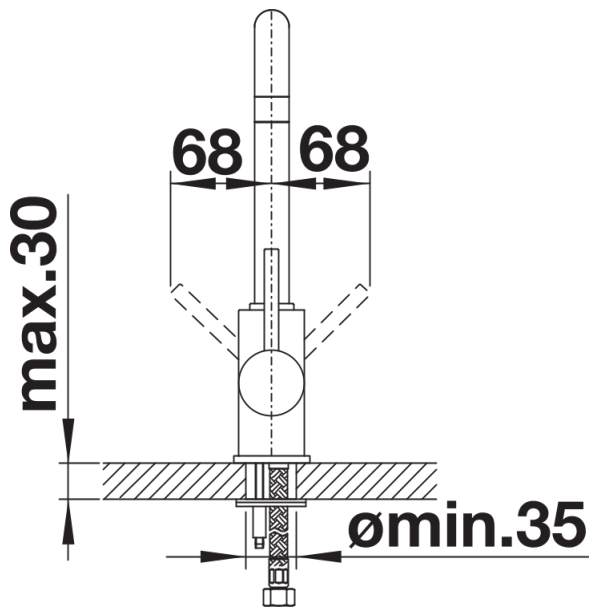

## Scope of supply

---

- 360° swivel spout for greater reach
- Ø 35 mm tap hole required
- With ceramic disk cartridge
- Patented jet regulator for markedly reduced scaling
- Flexible connector pipes, 500 mm long and  $\frac{3}{8}$ " nut
- Stabilisation plate to increase the stability of the tap when fitted in stainless steel sinks

## Details

---

Swivel range

Side view hand gear 2D

Side view