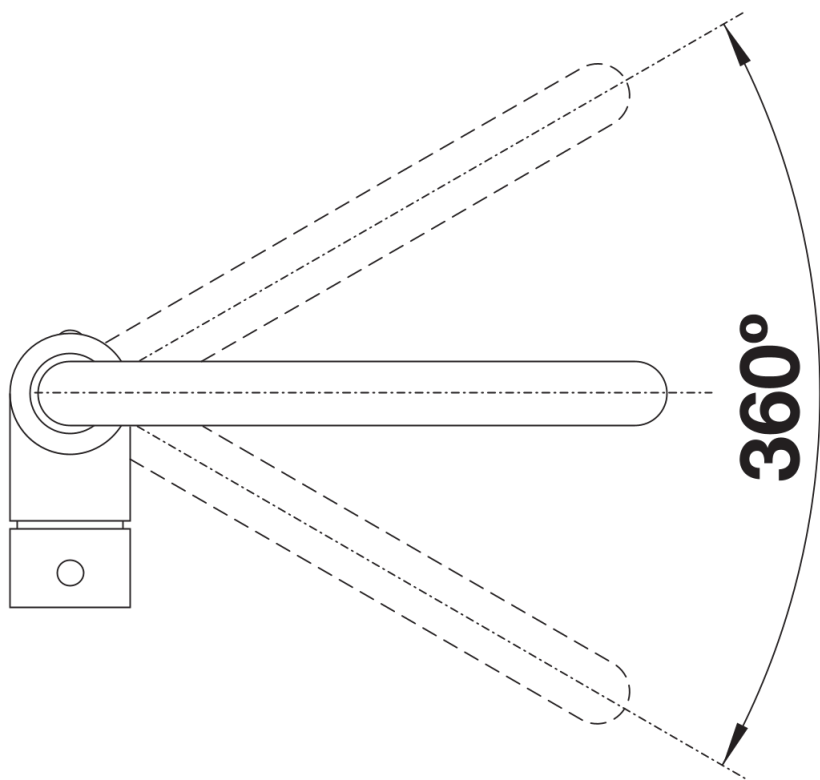

### Benefits

---

- Slender body with a J-shaped spout
- For the easy filling of tall pots and vases
- Enlarged working radius thanks to the 360° swivel spout
- Design and colour of tap and SILGRANIT sink are a perfect match

## Scope of supply

---

- 360° swivel spout for greater reach
- Ø 35 mm tap hole required
- With ceramic disk cartridge
- Patented jet regulator for markedly reduced scaling
- Flexible connector pipes, 500 mm long and  $\frac{3}{8}$ " nut
- Stabilisation plate to increase the stability of the tap when fitted in stainless steel sinks

## Details

---

Swivel range

Side view hand gear 2D

Side view