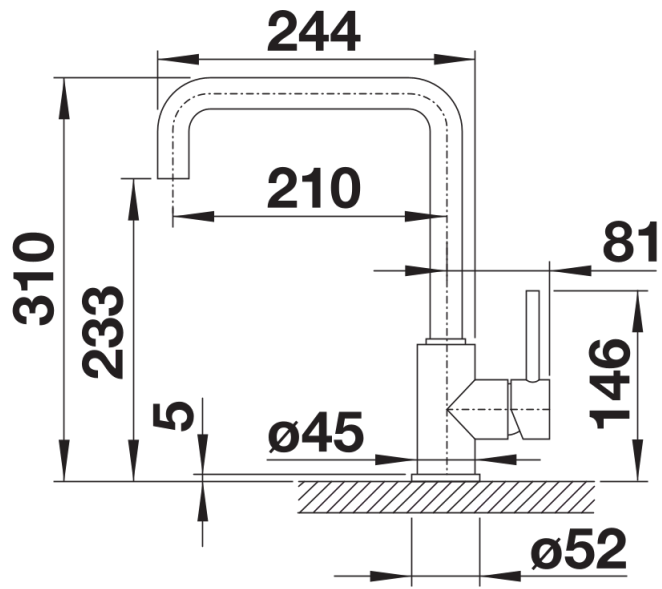

## Scope of supply

---

- 360° swivel spout for greater reach
- Ø 35 mm tap hole required
- With ceramic disk cartridge
- Patented jet regulator for markedly reduced scaling
- Flexible connector pipes, 500 mm long and  $\frac{3}{8}$ " nut
- Stabilisation plate to increase the stability of the tap when fitted in stainless steel sinks

## Details

---

Swivel range

Side view hand gear 2D

Side view