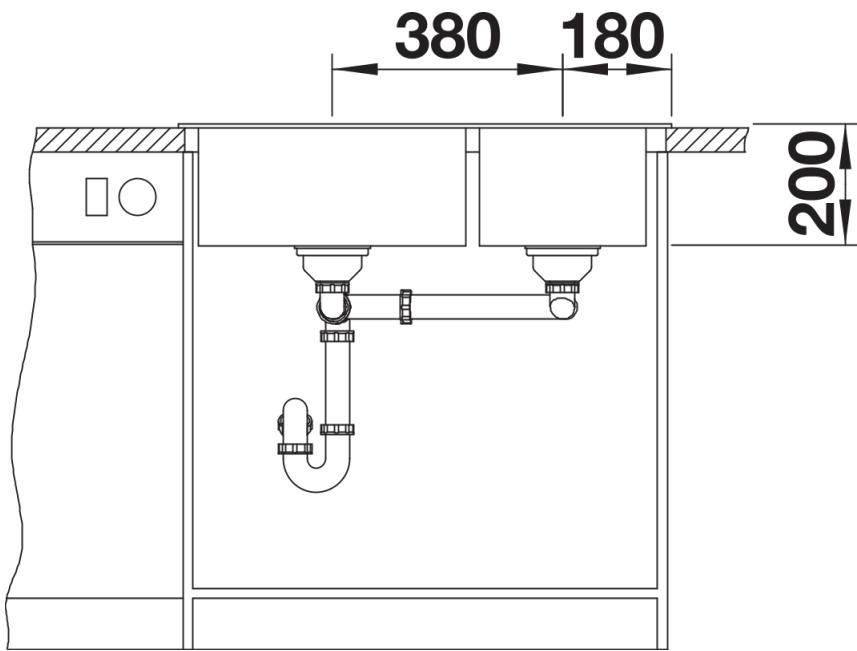

Product information sheet NAYA 8

Item no. 525944

Benefits

- Generous bowl for multiple works in and around the sink
- Soft internal corners in the bowl for easy cleaning
- Mindful shape that integrates nicely within the kitchen design
- Continuous ledge frames the water area and protects the worktop from water splashes

Colours

Available colours:

- black
- anthracite
- rock grey
- white
- tartufo
- coffee

SILGRANIT black

Scope of supply

- waste kit with space-saving pipe
- 2 x 3 ½" basket strainer

Details

Top view

Cut-out

Front view

Side view