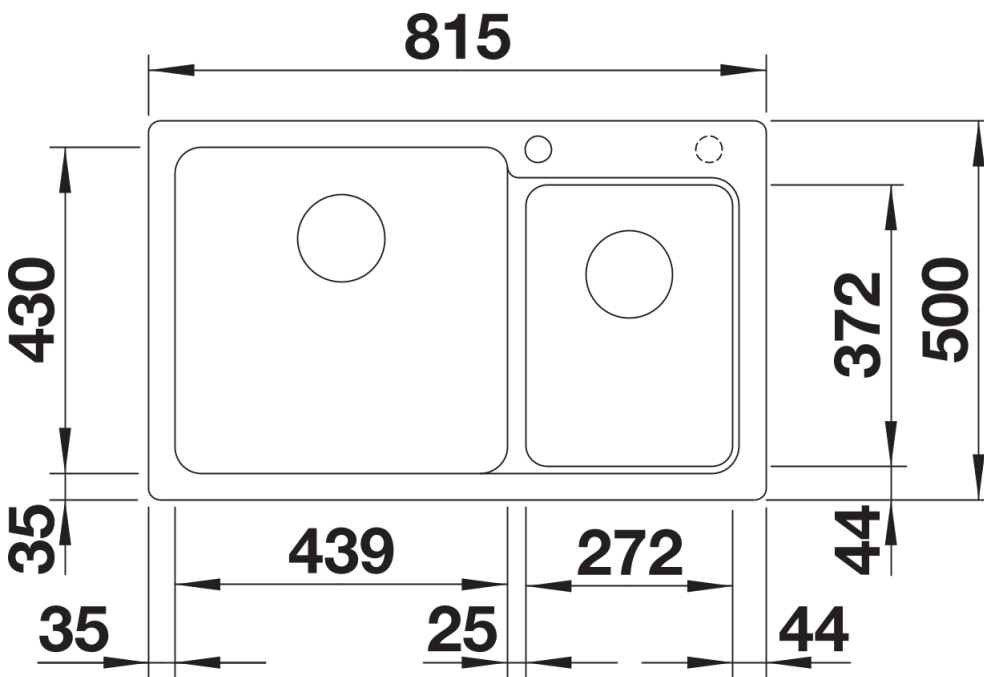

Colours

Available colours:

- black
- anthracite
- rock grey
- white
- tartufo
- coffee

SILGRANIT black

Scope of supply

- waste kit with space-saving pipe
- 2 x 3 ½" basket strainer

Details

Top view

Cut-out

Front view

Side view