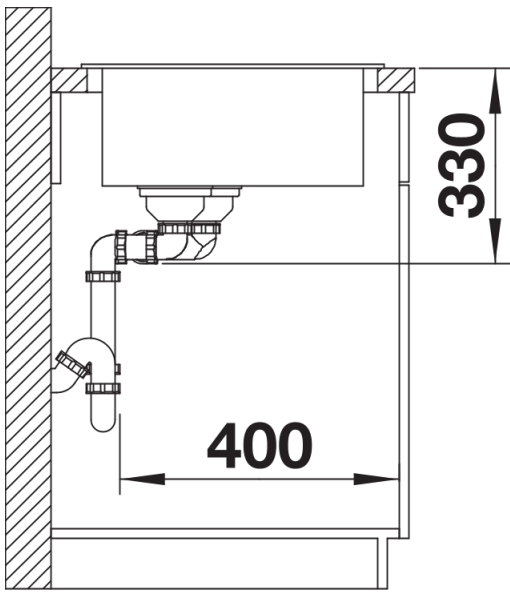

Colours

Available colours:

- black
- anthracite
- rock grey
- white
- tartufo
- coffee

SILGRANIT black

Scope of supply

- waste kit with space-saving pipe
- 2 x 3 ½" basket strainer

Details

Top view

Cut-out

Front view

Side view