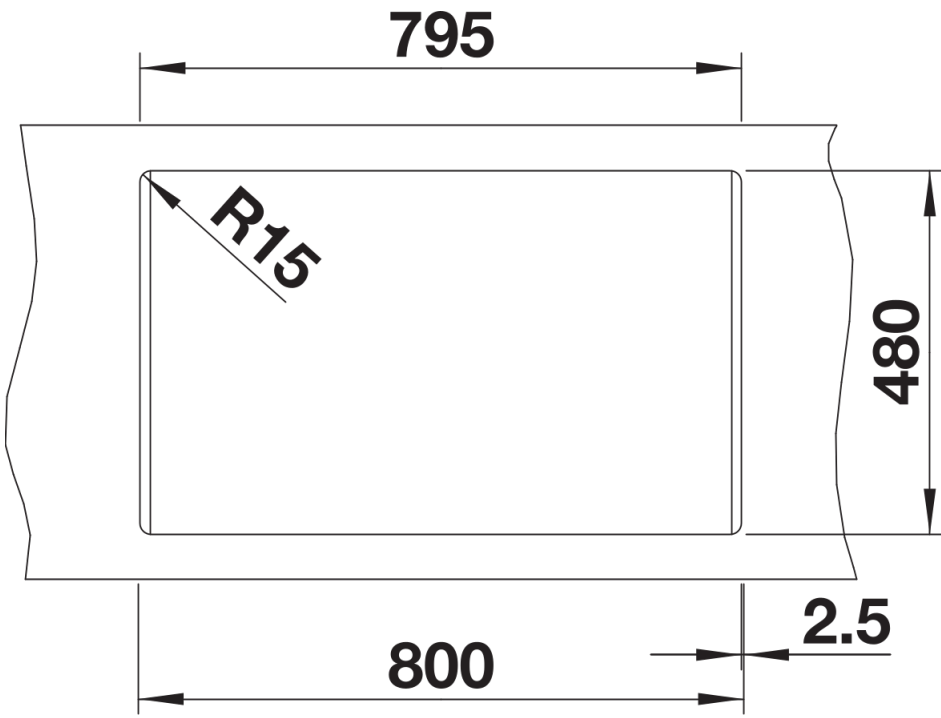

Colours

Available colours:

- black
- anthracite
- rock grey
- white
- tartufo
- coffee

SILGRANIT black

Scope of supply

- waste kit with space-saving pipe
- 2 x 3 ½" basket strainer

Details

Top view

Cut-out

Front view

Side view