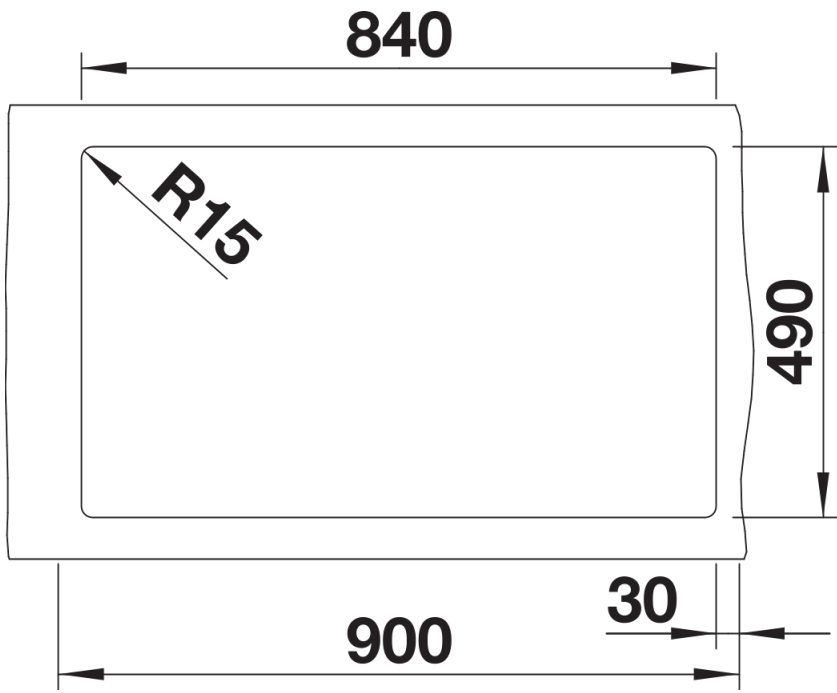

## Scope of supply

---

- waste kit with space-saving pipe
- 3 ½" basket strainer

## Details

---

Top view

Cut-out

Front view

Side view