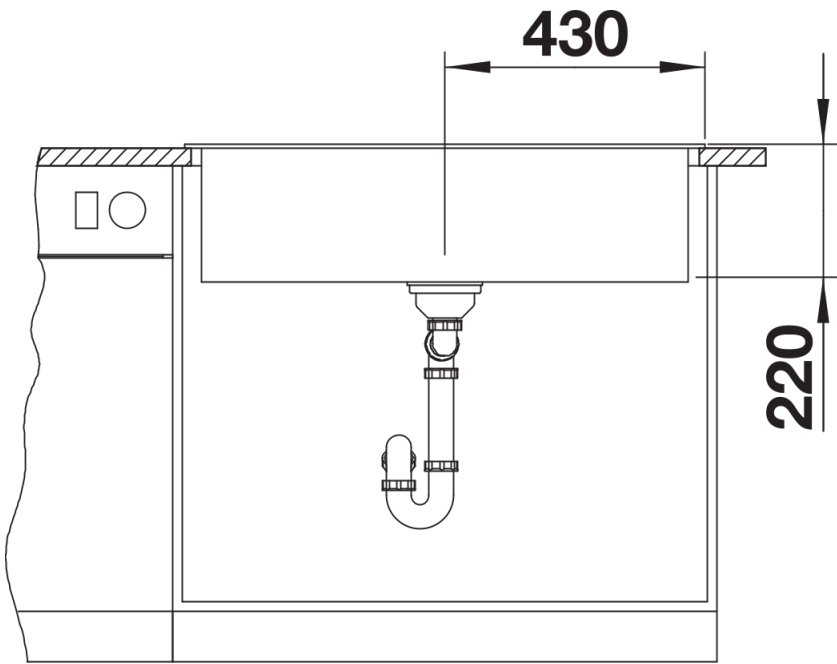

## Scope of supply

---

- waste kit with space-saving pipe
- 3 ½" basket strainer

## Details

---

Top view

Cut-out

Front view

Side view