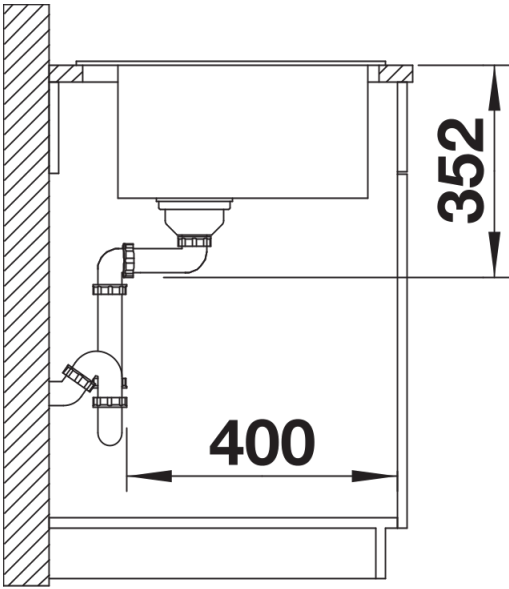

## Scope of supply

---

- waste kit with space-saving pipe
- 3 ½" basket strainer

## Details

---

Top view

Cut-out

Front view

Side view