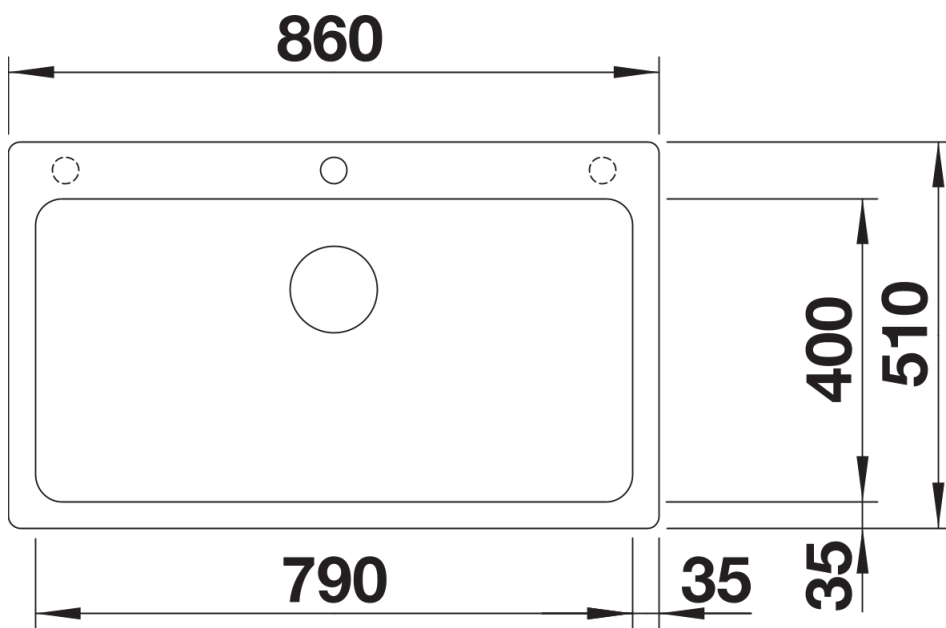

## Scope of supply

---

- waste kit with space-saving pipe
- 3 ½" basket strainer

## Details

---

Top view

Cut-out

Front view

Side view