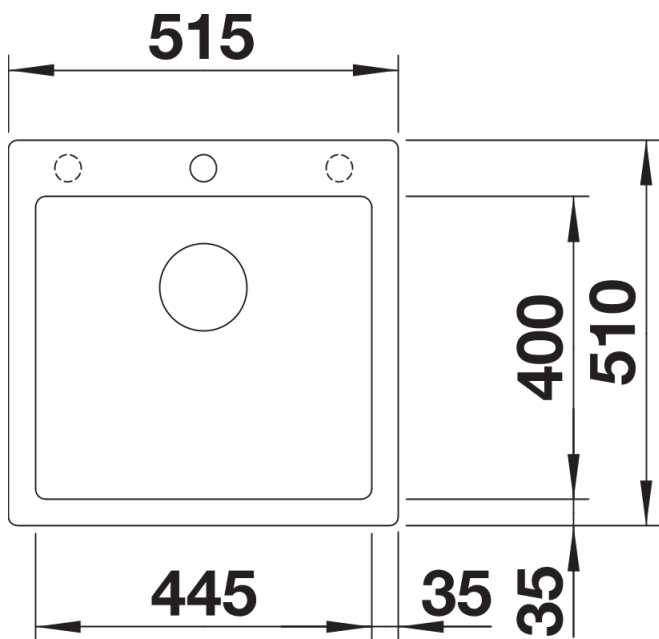

Product information sheet PLEON 5

Item no. 521504

Benefits

- Timelessly elegant, straight-lined design
- Single bowl with maximum volume thanks to particularly deep bowl
- Continuous, generous tap ledge and low-profile rim
- Easy to clean, flowing transition from the sink's rim to the tap ledge
- High-quality features with the covered C-overflow and InFino drain system – elegantly integrated and easy-care

Colours

Available colours:

- black
- anthracite
- rock grey
- volcano grey
- white
- soft white
- tartufo
- coffee

SILGRANIT anthracite

Planning information

- The optional ash compound chopping board can only be placed on the edge of the bowl if the diameter of the kitchen mixer tap is less than 48 mm.

Scope of supply

- waste kit with space-saving pipe
- 3 ½" InFino basket strainer

Details

Top view

Cut-out

Front view

Side view