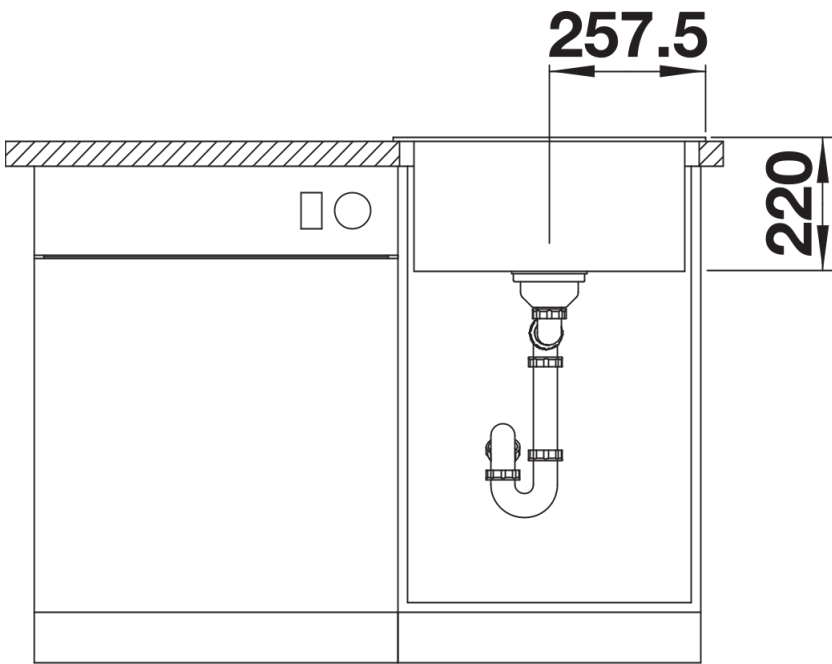

Product information sheet PLEON 5

Item no. 521504

Benefits

- Timelessly elegant, straight-lined design
- Single bowl with maximum volume thanks to particularly deep bowl
- Continuous, generous tap ledge and low-profile rim
- Easy to clean, flowing transition from the sink's rim to the tap ledge
- High-quality features with the covered C-overflow and InFino drain system – elegantly integrated and easy-care

Colours

Available colours:

- black
- anthracite
- rock grey
- volcano grey
- white
- soft white
- tartufo
- coffee

SILGRANIT anthracite

Planning information

- The optional ash compound chopping board can only be placed on the edge of the bowl if the diameter of the kitchen mixer tap is less than 48 mm.

Scope of supply

- waste kit with space-saving pipe
- 3 ½" InFino basket strainer

Details

Top view

Cut-out

Front view

Side view