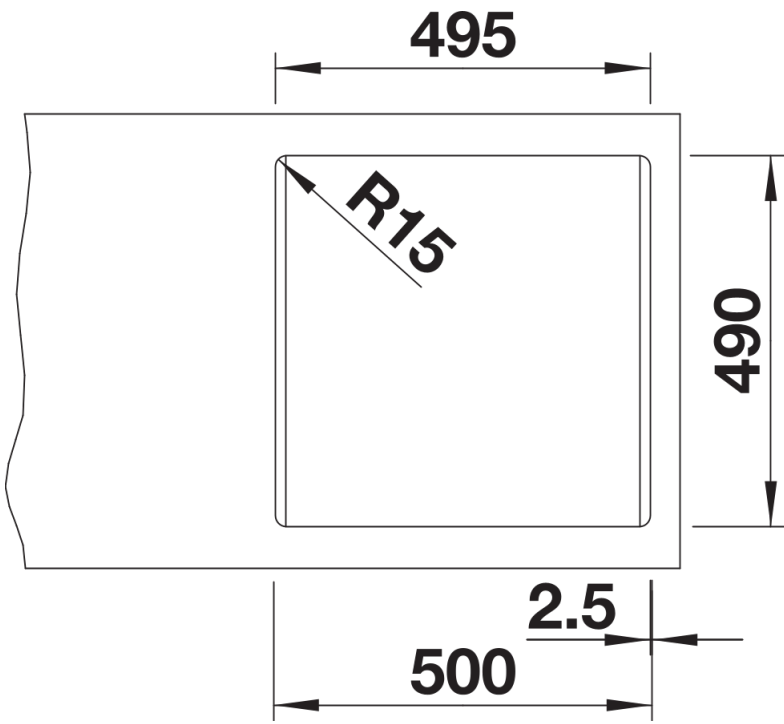

Product information sheet PLEON 5

Item no. 521504

Benefits

- Timelessly elegant, straight-lined design
- Single bowl with maximum volume thanks to particularly deep bowl
- Continuous, generous tap ledge and low-profile rim
- Easy to clean, flowing transition from the sink's rim to the tap ledge
- High-quality features with the covered C-overflow and InFino drain system – elegantly integrated and easy-care

Colours

Available colours:

- black
- anthracite
- rock grey
- volcano grey
- white
- soft white
- tartufo
- coffee

SILGRANIT anthracite

Planning information

- The optional ash compound chopping board can only be placed on the edge of the bowl if the diameter of the kitchen mixer tap is less than 48 mm.

Scope of supply

- waste kit with space-saving pipe
- 3 ½" InFino basket strainer

Details

Top view

Cut-out

Front view

Side view