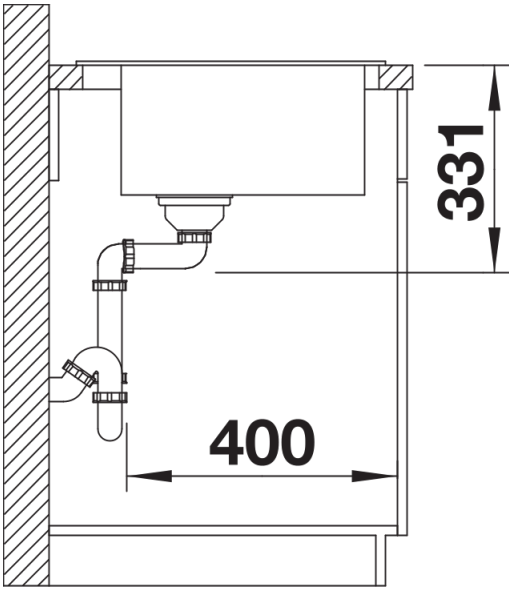

Product information sheet PLEON 5

Item no. 521504

Benefits

- Timelessly elegant, straight-lined design
- Single bowl with maximum volume thanks to particularly deep bowl
- Continuous, generous tap ledge and low-profile rim
- Easy to clean, flowing transition from the sink's rim to the tap ledge
- High-quality features with the covered C-overflow and InFino drain system – elegantly integrated and easy-care

Colours

Available colours:

- black
- anthracite
- rock grey
- volcano grey
- white
- soft white
- tartufo
- coffee

SILGRANIT anthracite

Planning information

- The optional ash compound chopping board can only be placed on the edge of the bowl if the diameter of the kitchen mixer tap is less than 48 mm.

Scope of supply

- waste kit with space-saving pipe
- 3 ½" InFino basket strainer

Details

Top view

Cut-out

Front view

Side view