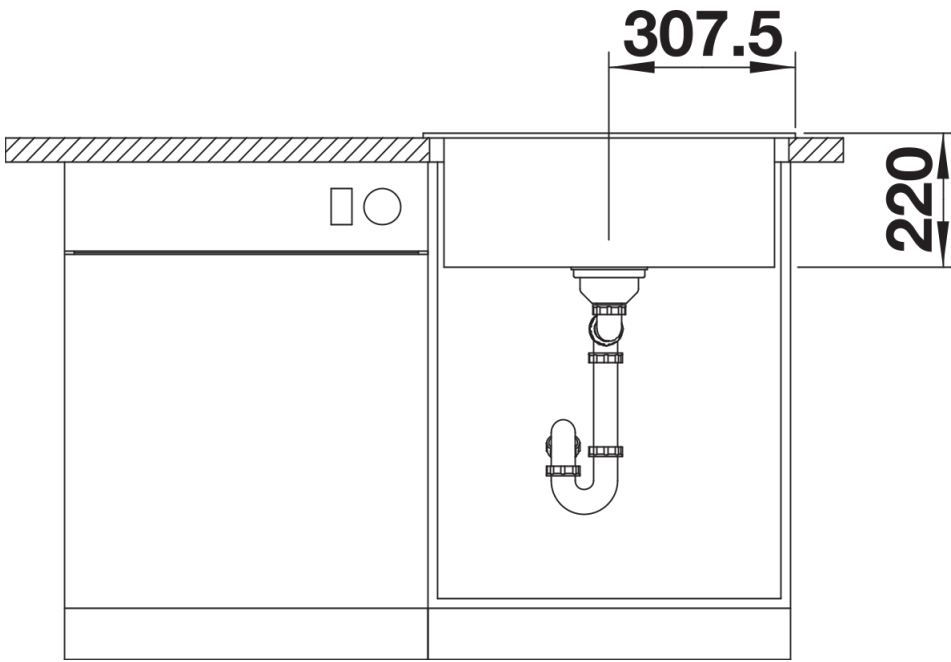

Product information sheet PLEON 6

Item no. 527137

Benefits

- Timelessly elegant, straight-lined design
- Single bowl with maximum volume thanks to particularly deep bowl
- Continuous, generous tap ledge and low-profile rim
- Easy to clean, flowing transition from the sink's rim to the tap ledge
- High-quality features with the covered C-overflow and InFino drain system – elegantly integrated and easy-care

Colours

Available colours:

- black
- anthracite
- rock grey
- volcano grey
- white
- soft white
- tartufo
- coffee

SILGRANIT soft white

Planning information

- The optional ash compound chopping board can only be placed on the edge of the bowl if the diameter of the kitchen mixer tap is less than 48 mm.

Scope of supply

- waste kit with space-saving pipe
- 3 ½" InFino basket strainer

Details

Top view

Cut-out

Front view

Side view