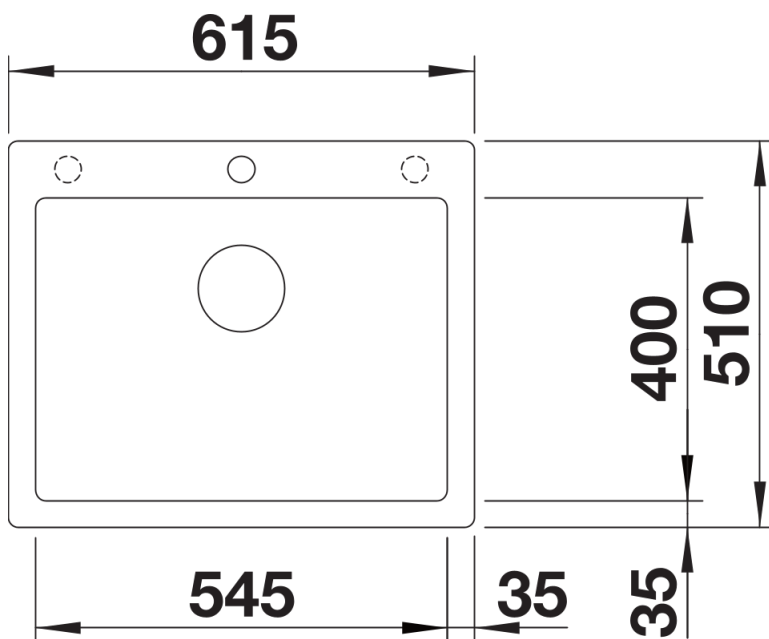

Colours

Available colours:

- black
- anthracite
- rock grey
- volcano grey
- white
- soft white
- tartufo
- coffee

SILGRANIT soft white

Planning information

- The optional ash compound chopping board can only be placed on the edge of the bowl if the diameter of the kitchen mixer tap is less than 48 mm.

Scope of supply

- waste kit with space-saving pipe
- 3 ½" InFino basket strainer

Details

Top view

Cut-out

Front view

Side view