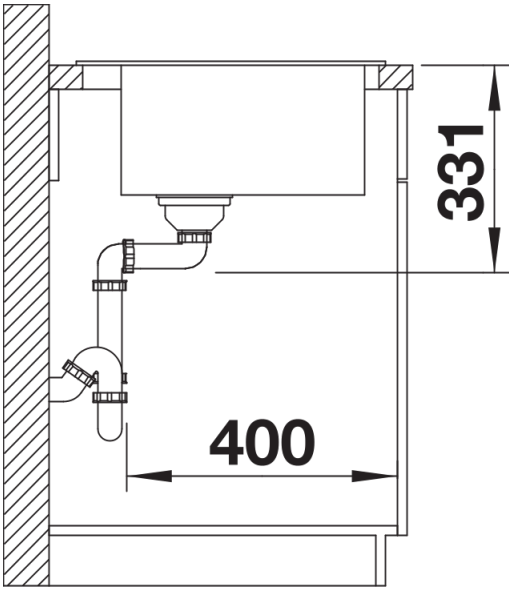

Product information sheet PLEON 6

Item no. 527137

Benefits

- Timelessly elegant, straight-lined design
- Single bowl with maximum volume thanks to particularly deep bowl
- Continuous, generous tap ledge and low-profile rim
- Easy to clean, flowing transition from the sink's rim to the tap ledge
- High-quality features with the covered C-overflow and InFino drain system – elegantly integrated and easy-care

Colours

Available colours:

- black
- anthracite
- rock grey
- volcano grey
- white
- soft white
- tartufo
- coffee

SILGRANIT soft white

Planning information

- The optional ash compound chopping board can only be placed on the edge of the bowl if the diameter of the kitchen mixer tap is less than 48 mm.

Scope of supply

- waste kit with space-saving pipe
- 3 ½" InFino basket strainer

Details

Top view

Cut-out

Front view

Side view