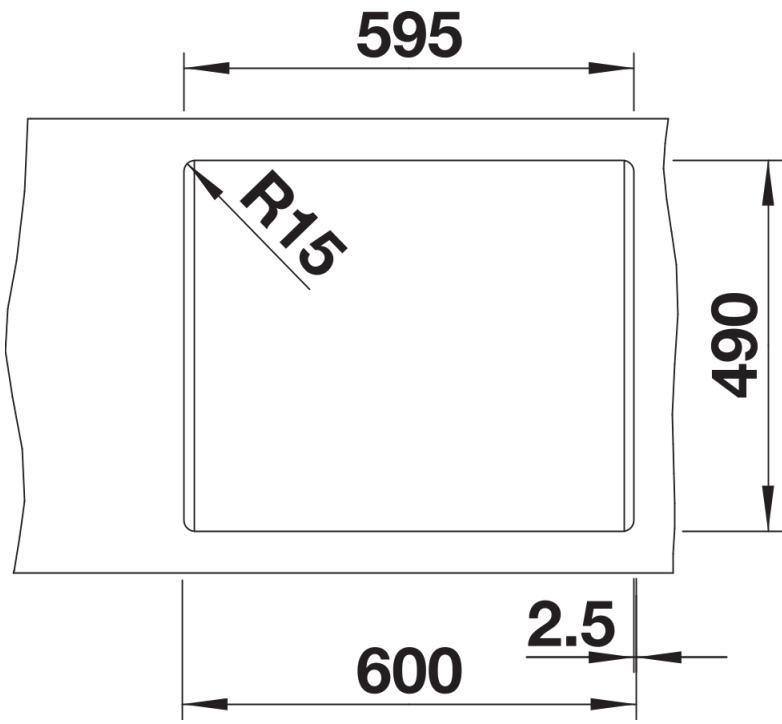

Product information sheet PLEON 6

Item no. 527137

Benefits

- Timelessly elegant, straight-lined design
- Single bowl with maximum volume thanks to particularly deep bowl
- Continuous, generous tap ledge and low-profile rim
- Easy to clean, flowing transition from the sink's rim to the tap ledge
- High-quality features with the covered C-overflow and InFino drain system – elegantly integrated and easy-care

Colours

Available colours:

- black
- anthracite
- rock grey
- volcano grey
- white
- soft white
- tartufo
- coffee

SILGRANIT soft white

Planning information

- The optional ash compound chopping board can only be placed on the edge of the bowl if the diameter of the kitchen mixer tap is less than 48 mm.

Scope of supply

- waste kit with space-saving pipe
- 3 ½" InFino basket strainer

Details

Top view

Cut-out

Front view

Side view