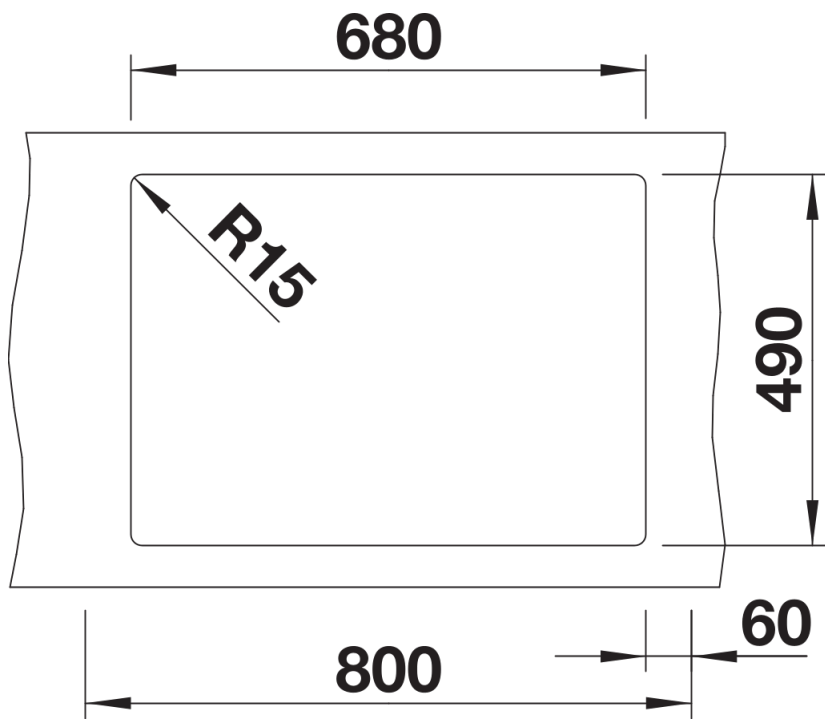

Product information sheet PLEON 8

Item no. 523044

Benefits

- Timelessly elegant, straight-lined design
- Single bowl with maximum volume thanks to particularly deep bowl
- Continuous, generous tap ledge and low-profile rim
- Easy to clean, flowing transition from the sink's rim to the tap ledge
- High-quality features with the covered C-overflow and InFino drain system – elegantly integrated and easy-care

Colours

Available colours:

- black
- anthracite
- rock grey
- volcano grey
- white
- soft white
- tartufo
- coffee

SILGRANIT rock grey

Planning information

- The optional ash compound chopping board can only be placed on the edge of the bowl if the diameter of the kitchen mixer tap is less than 48 mm.

Scope of supply

- waste kit with space-saving pipe
- 3 ½" InFino basket strainer

Details

Top view

Cut-out

Front view

Side view