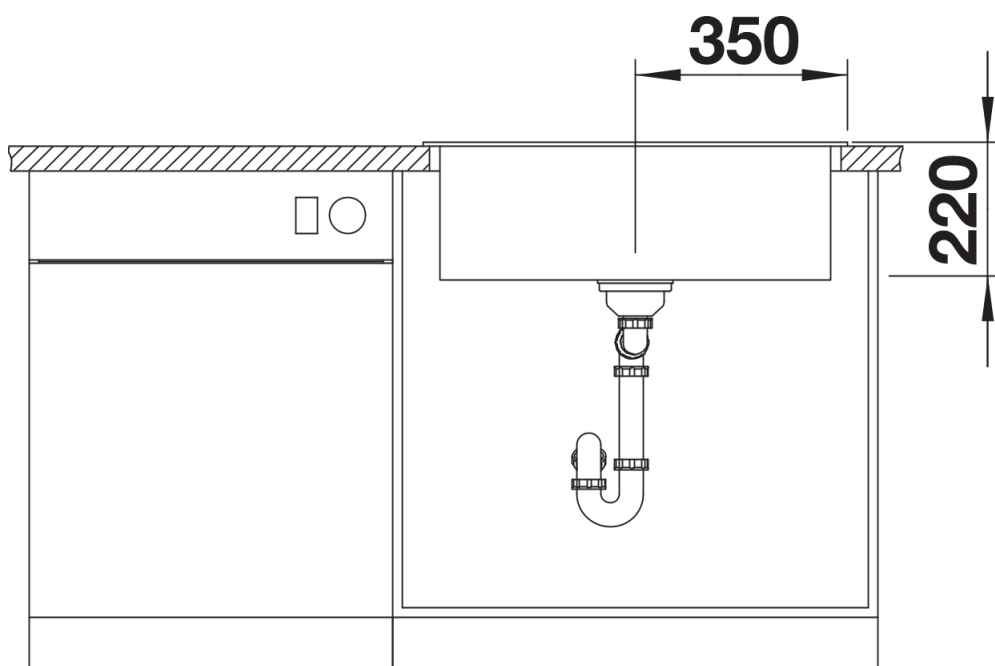

Product information sheet PLEON 8

Item no. 523044

Benefits

- Timelessly elegant, straight-lined design
- Single bowl with maximum volume thanks to particularly deep bowl
- Continuous, generous tap ledge and low-profile rim
- Easy to clean, flowing transition from the sink's rim to the tap ledge
- High-quality features with the covered C-overflow and InFino drain system – elegantly integrated and easy-care

Colours

Available colours:

- black
- anthracite
- rock grey
- volcano grey
- white
- soft white
- tartufo
- coffee

SILGRANIT rock grey

Planning information

- The optional ash compound chopping board can only be placed on the edge of the bowl if the diameter of the kitchen mixer tap is less than 48 mm.

Scope of supply

- waste kit with space-saving pipe
- 3 ½" InFino basket strainer

Details

Top view

Cut-out

Front view

Side view