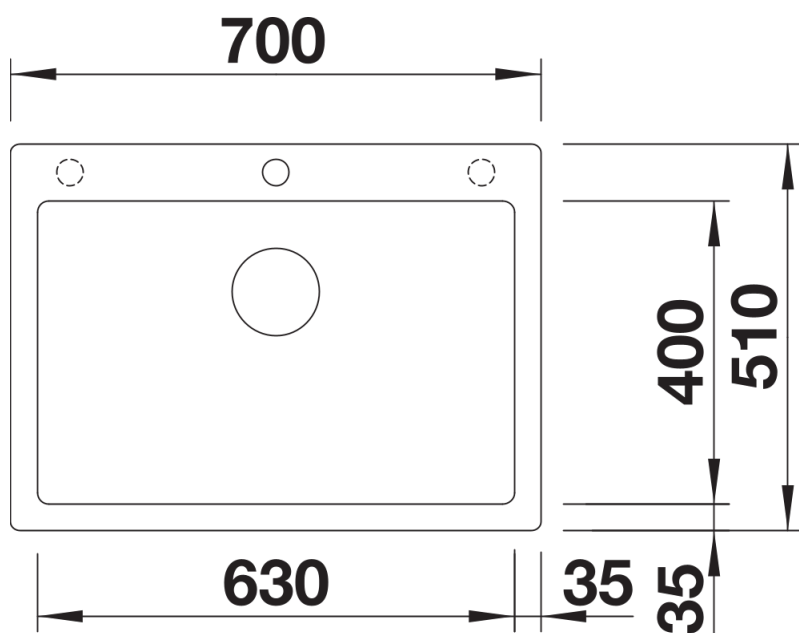

Product information sheet PLEON 8

Item no. 523044

Benefits

- Timelessly elegant, straight-lined design
- Single bowl with maximum volume thanks to particularly deep bowl
- Continuous, generous tap ledge and low-profile rim
- Easy to clean, flowing transition from the sink's rim to the tap ledge
- High-quality features with the covered C-overflow and InFino drain system – elegantly integrated and easy-care

Colours

Available colours:

- black
- anthracite
- rock grey
- volcano grey
- white
- soft white
- tartufo
- coffee

SILGRANIT rock grey

Planning information

- The optional ash compound chopping board can only be placed on the edge of the bowl if the diameter of the kitchen mixer tap is less than 48 mm.

Scope of supply

- waste kit with space-saving pipe
- 3 ½" InFino basket strainer

Details

Top view

Cut-out

Front view

Side view