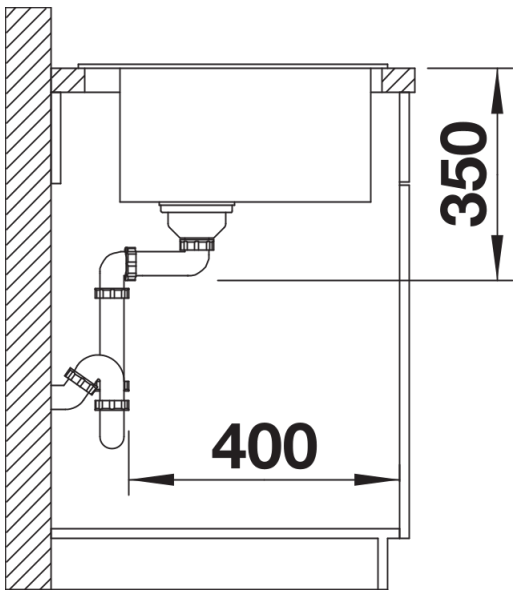

Product information sheet PLEON 8

Item no. 523044

Benefits

- Timelessly elegant, straight-lined design
- Single bowl with maximum volume thanks to particularly deep bowl
- Continuous, generous tap ledge and low-profile rim
- Easy to clean, flowing transition from the sink's rim to the tap ledge
- High-quality features with the covered C-overflow and InFino drain system – elegantly integrated and easy-care

Colours

Available colours:

- black
- anthracite
- rock grey
- volcano grey
- white
- soft white
- tartufo
- coffee

SILGRANIT rock grey

Planning information

- The optional ash compound chopping board can only be placed on the edge of the bowl if the diameter of the kitchen mixer tap is less than 48 mm.

Scope of supply

- waste kit with space-saving pipe
- 3 ½" InFino basket strainer

Details

Top view

Cut-out

Front view

Side view