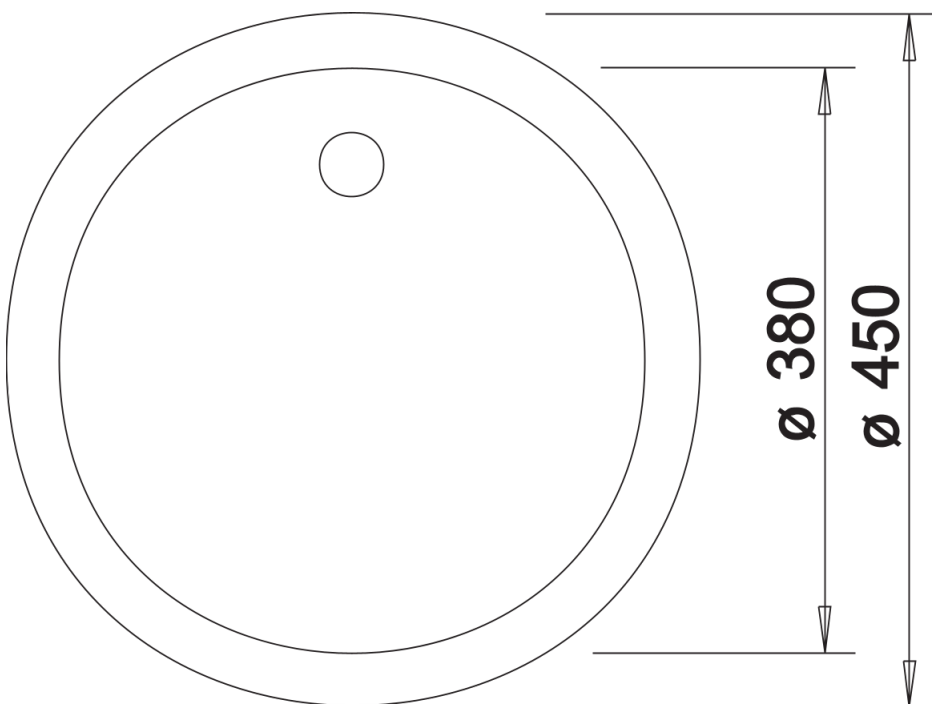

- black
- anthracite
- white
- coffee

SILGRANIT white

Planning information

- Installing a kitchen mixer tap, drain remote control or soap dispenser in laminate worktops requires a flexible sealing tape.

Scope of supply

- waste kit with space-saving pipe
- 3 ½" basket strainer

Details

Top view

Cut-out

Front view

Side view