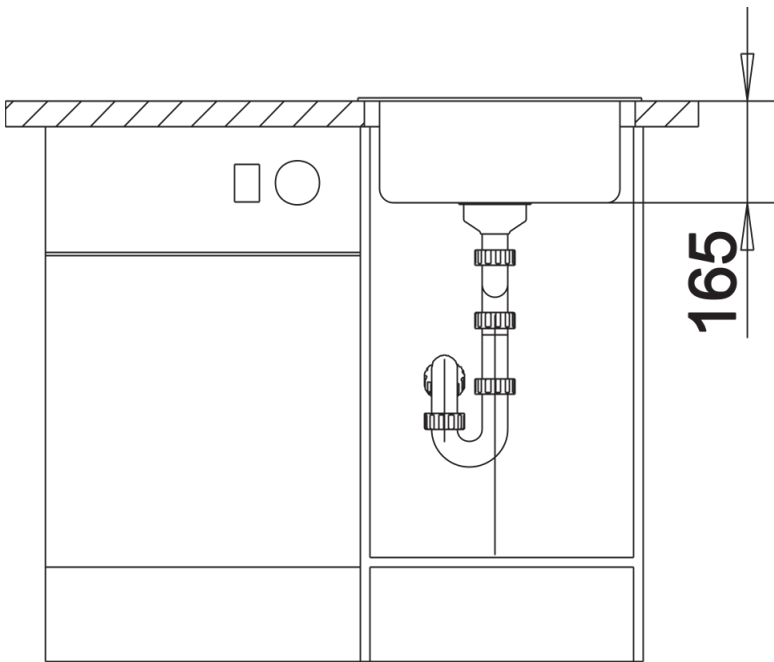

- black
- anthracite
- white
- coffee

SILGRANIT white

Planning information

- Installing a kitchen mixer tap, drain remote control or soap dispenser in laminate worktops requires a flexible sealing tape.

Scope of supply

- waste kit with space-saving pipe
- 3 ½" basket strainer

Details

Top view

Cut-out

Front view

Side view