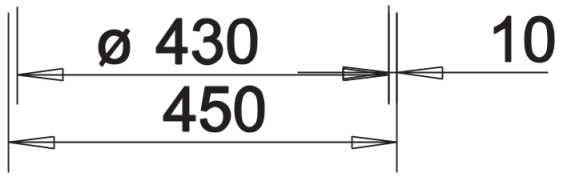

- black
- anthracite
- white
- coffee

SILGRANIT white

Planning information

- Installing a kitchen mixer tap, drain remote control or soap dispenser in laminate worktops requires a flexible sealing tape.

Scope of supply

- waste kit with space-saving pipe
- 3 ½" basket strainer

Details

Top view

Cut-out

Front view

Side view