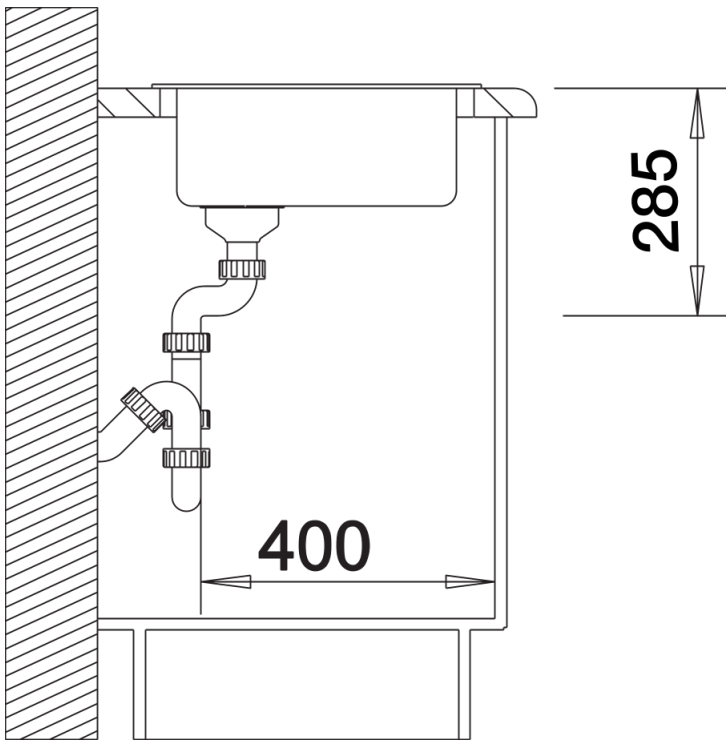

- black
- anthracite
- white
- coffee

SILGRANIT white

Planning information

- Installing a kitchen mixer tap, drain remote control or soap dispenser in laminate worktops requires a flexible sealing tape.

Scope of supply

- waste kit with space-saving pipe
- 3 ½" basket strainer

Details

Top view

Cut-out

Front view

Side view