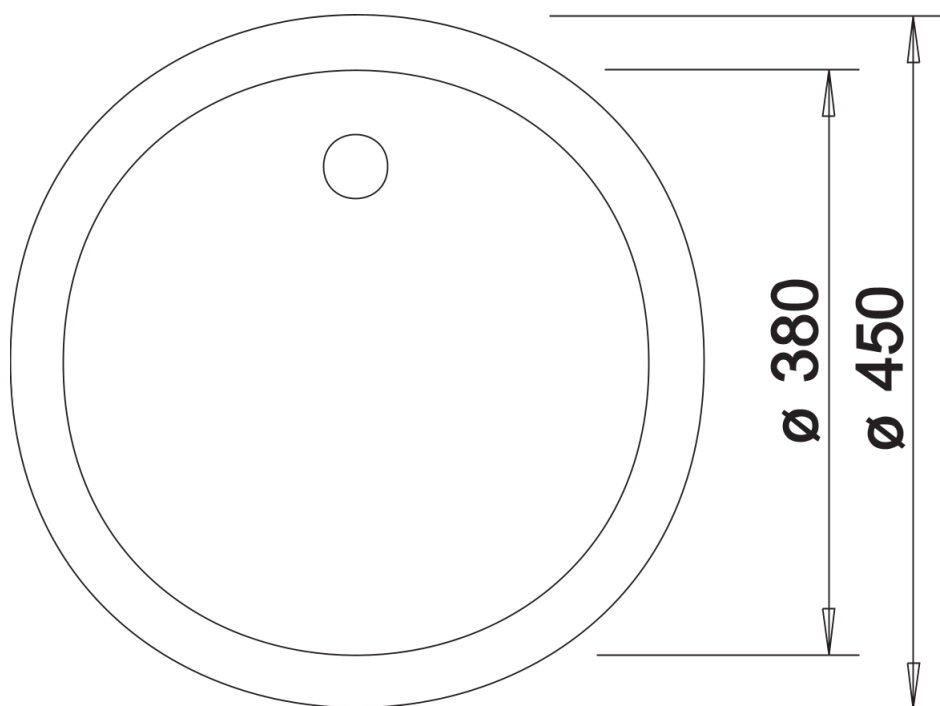

Product information sheet BLANCORONDO

Item no. 511629

Benefits

- Ideal solution for small kitchens
- With 3 ½" stainless steel basket strainer
- Practical optional accessories available

Colours

Available colours:

- black
- anthracite
- white
- coffee

SILGRANIT anthracite

Planning information

- Installing a kitchen mixer tap, drain remote control or soap dispenser in laminate worktops requires a flexible sealing tape.

Scope of supply

- waste kit with space-saving pipe
- 3 ½" basket strainer

Details

Top view

Cut-out

Front view

Side view