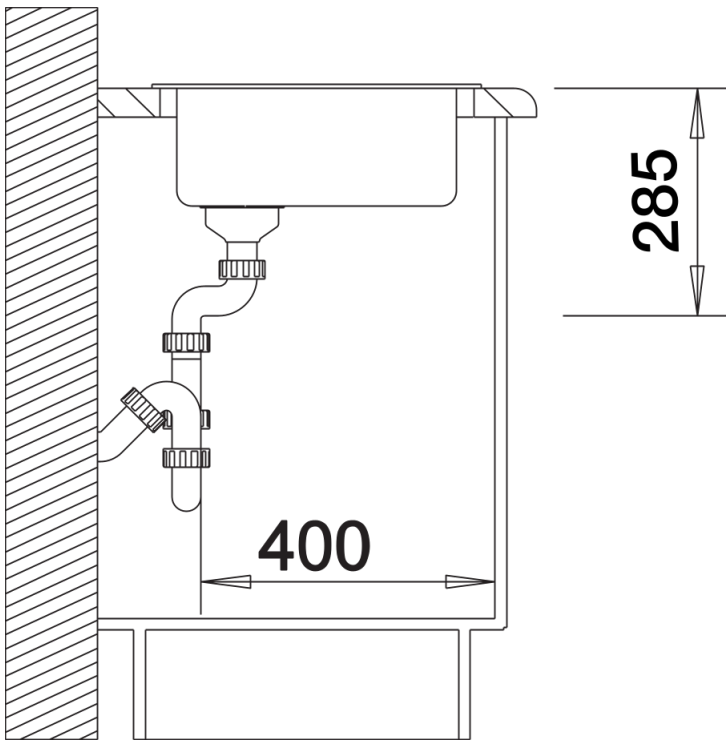

- black
- anthracite
- white
- coffee

SILGRANIT anthracite

Planning information

- Installing a kitchen mixer tap, drain remote control or soap dispenser in laminate worktops requires a flexible sealing tape.

Scope of supply

- waste kit with space-saving pipe
- 3 ½" basket strainer

Details

Top view

Cut-out

Front view

Side view