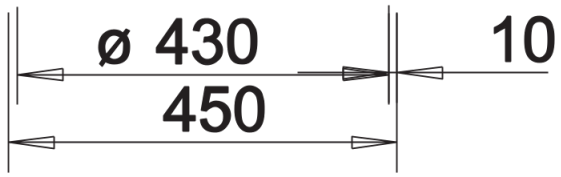

- black
- anthracite
- white
- coffee

SILGRANIT anthracite

Planning information

- Installing a kitchen mixer tap, drain remote control or soap dispenser in laminate worktops requires a flexible sealing tape.

Scope of supply

- waste kit with space-saving pipe
- 3 ½" basket strainer

Details

Top view

Cut-out

Front view

Side view