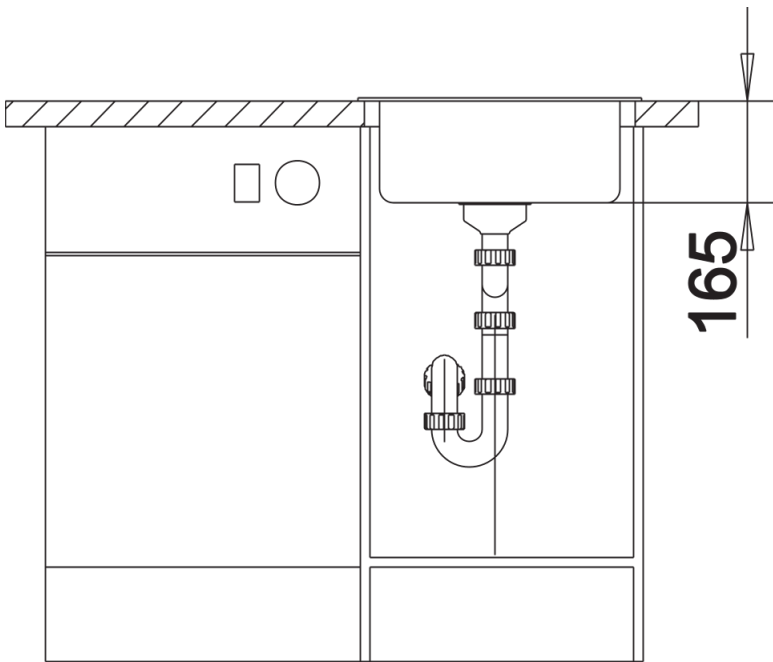

- black
- anthracite
- white
- coffee

SILGRANIT anthracite

Planning information

- Installing a kitchen mixer tap, drain remote control or soap dispenser in laminate worktops requires a flexible sealing tape.

Scope of supply

- waste kit with space-saving pipe
- 3 ½" basket strainer

Details

Top view

Cut-out

Front view

Side view