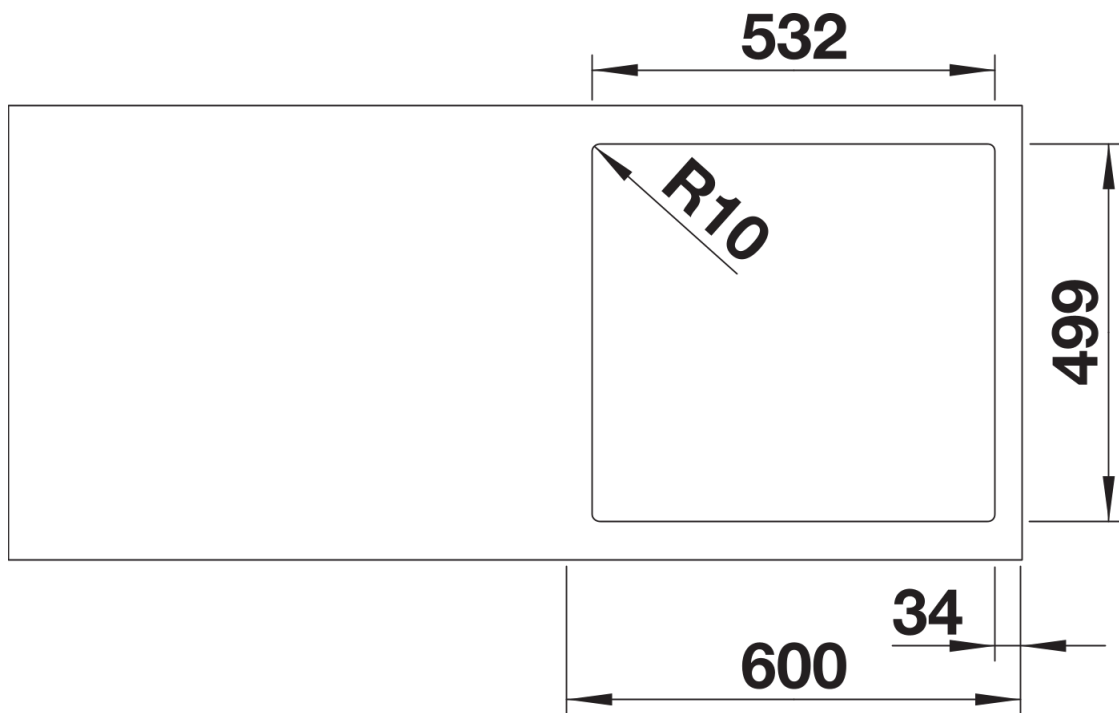

Product information sheet SUBLINE 500-IF/A SteelFrame

Item no. 524111

Benefits

- Beautiful material mix of stainless steel and SILGRANIT
- Timelessly elegant, straight-lined bowl shape with filigree IF flat rim
- Elegantly designed sink area with an integrated tap ledge in just one worktop cut-out
- For lay-on installation from above, especially suitable for laminate worktops
- High-quality features with covered C-overflow and InFino drain system – elegantly integrated and easy-care
- Optional versatile accessories are available

Colours

Available colours:

- black
- anthracite
- white

SILGRANIT anthracite

Scope of supply

- waste kit with space-saving pipe
- 3 1/2" InFino basket strainer with drain remote control (pop-up)

Details

Top view

Cut-out

Front view

Side view