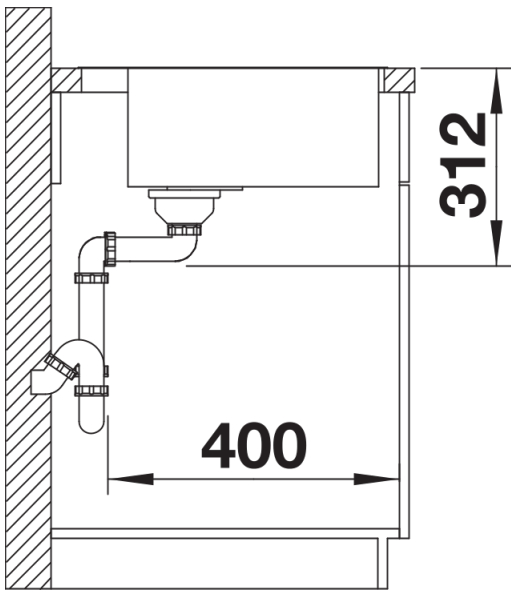

Product information sheet SUBLINE 500-IF/A SteelFrame

Item no. 524111

Benefits

- Beautiful material mix of stainless steel and SILGRANIT
- Timelessly elegant, straight-lined bowl shape with filigree IF flat rim
- Elegantly designed sink area with an integrated tap ledge in just one worktop cut-out
- For lay-on installation from above, especially suitable for laminate worktops
- High-quality features with covered C-overflow and InFino drain system – elegantly integrated and easy-care
- Optional versatile accessories are available

Colours

Available colours:

- black
- anthracite
- white

SILGRANIT anthracite

Scope of supply

- waste kit with space-saving pipe
- 3 1/2" InFino basket strainer with drain remote control (pop-up)

Details

Top view

Cut-out

Front view

Side view