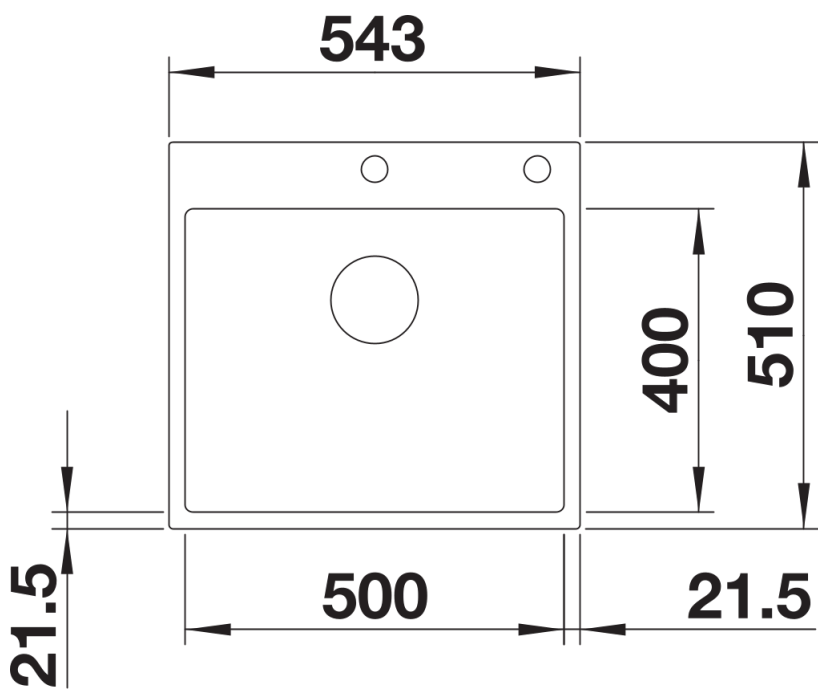

Product information sheet SUBLINE 500-IF/A SteelFrame

Item no. 524111

Benefits

- Beautiful material mix of stainless steel and SILGRANIT
- Timelessly elegant, straight-lined bowl shape with filigree IF flat rim
- Elegantly designed sink area with an integrated tap ledge in just one worktop cut-out
- For lay-on installation from above, especially suitable for laminate worktops
- High-quality features with covered C-overflow and InFino drain system – elegantly integrated and easy-care
- Optional versatile accessories are available

Colours

Available colours:

- black
- anthracite
- white

SILGRANIT anthracite

Scope of supply

- waste kit with space-saving pipe
- 3 1/2" InFino basket strainer with drain remote control (pop-up)

Details

Top view

Cut-out

Front view

Side view