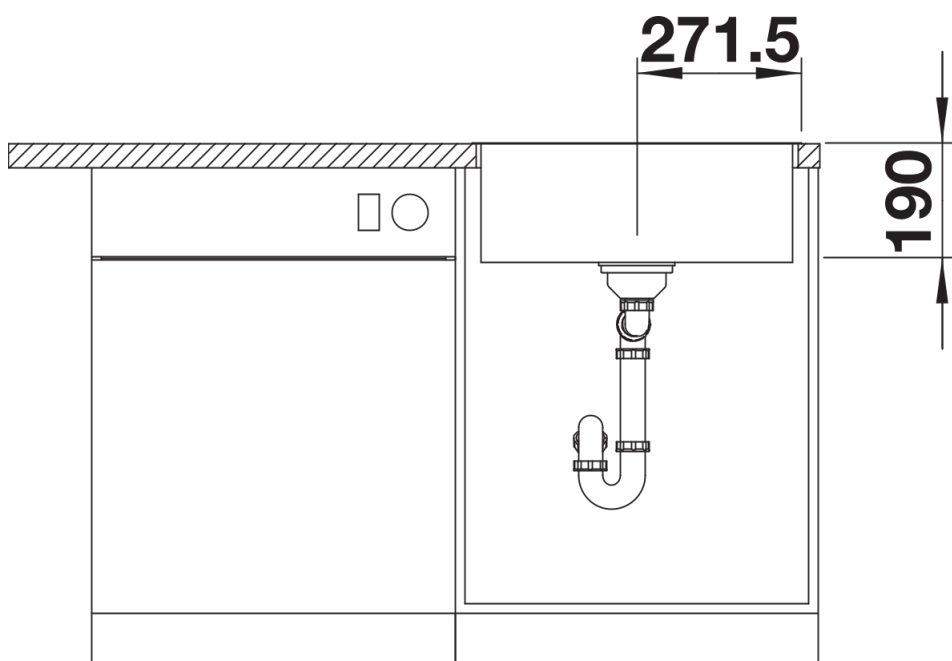

Product information sheet SUBLINE 500-IF/A SteelFrame

Item no. 524111

Benefits

- Beautiful material mix of stainless steel and SILGRANIT
- Timelessly elegant, straight-lined bowl shape with filigree IF flat rim
- Elegantly designed sink area with an integrated tap ledge in just one worktop cut-out
- For lay-on installation from above, especially suitable for laminate worktops
- High-quality features with covered C-overflow and InFino drain system – elegantly integrated and easy-care
- Optional versatile accessories are available

Colours

Available colours:

- black
- anthracite
- white

SILGRANIT anthracite

Scope of supply

- waste kit with space-saving pipe
- 3 1/2" InFino basket strainer with drain remote control (pop-up)

Details

Top view

Cut-out

Front view

Side view