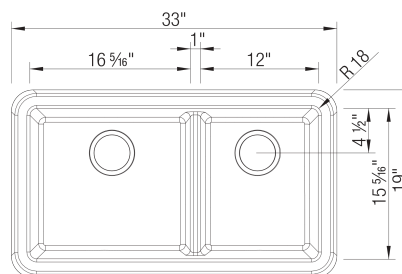

Design and Planning Tips

- Min cabinet size: 36 in
- Apron front height: 10 in
- Rim height: 10 in

What is included:

Installation instructions, Cabinet template, Limited Lifetime Warranty

Custom cabinet installation required.