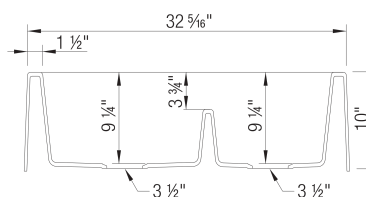

Design and Planning Tips

- Min cabinet size: 36 in
- Apron front height: 10 in
- Rim height: 10 in

What is included:

Installation instructions, Cabinet template, Limited Lifetime Warranty

Custom cabinet installation required.