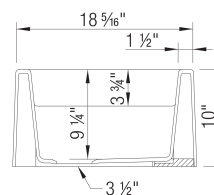

Warranty

BLANCO offers a limited lifetime warranty on all sinks and faucets, as well as a one-year warranty on all custom accessories.

Code/Standards Compliance

BLANCO sinks and faucets are third-party tested and certified to standards and listed by applicable certification bodies. For more information on individual product listings, contact our office or listing organization.

View our how-to videos to learn more about installing and caring for BLANCO products:
<https://www.blanco.com/us-en/service/how-to-videos/how-to-videos-for-sinks/>

Questions? Contact us today

BLANCO America, Inc.
110 Mount Holly By-Pass
Lumberton, NJ 08048

Phone & Fax
Phone: 888-668-6201
Fax: 609-668-6211

While BLANCO endeavors to provide accurate information, all dimensions are nominal, cannot be guaranteed, and are subject to change or cancellation. BLANCO assumes no responsibility for use of superseded or voided specifications.