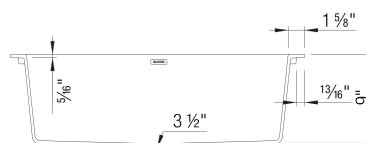

- Min cabinet size: 30 in (760 mm)
- Apron front height: 6 1/2 in

What is included:

Installation instructions, Undermount clips,
Limited Lifetime Warranty

Codes & Standards

CSA B45.8-18/ IAPMO Z403-2018

Optional Accessories