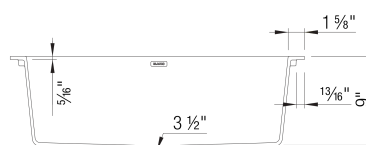

What is included:

Installation instructions, Undermount clips,
Limited Lifetime Warranty

Codes & Standards

CSA B45.8-18/ IAPMO Z403-2018

Optional Accessories

Sink Grid	233532
Floating Sink Grid	233530
Beech Cutting Board	235010
CapFlow Strainer Cover	517666