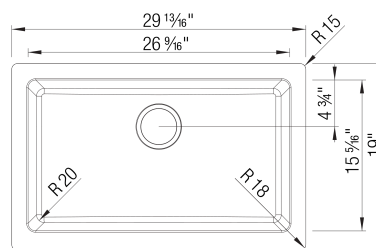

### Design and Planning Tips

- Min cabinet size: 30 in ( 760 mm )
- Apron front height: 6 1/2 in