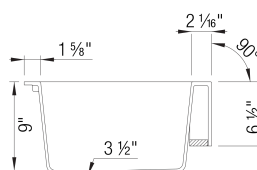

Warranty

BLANCO offers a limited lifetime warranty on all sinks and faucets, as well as a one-year warranty on all custom accessories.

Code/Standards Compliance

BLANCO sinks and faucets are third-party tested and certified to standards and listed by applicable certification bodies. For more information on individual product listings, contact our office or listing organization.

View our how-to videos to learn more about installing and caring for BLANCO products:
<https://www.blanco.com/us-en/service/how-to-videos/how-to-videos-for-sinks/>

Questions? Contact us today

BLANCO America, Inc.
110 Mount Holly By-Pass
Lumberton, NJ 08048

Phone & Fax
Phone: 888-668-6201
Fax: 609-668-6211

While BLANCO endeavors to provide accurate information, all dimensions are nominal, cannot be guaranteed, and are subject to change or cancellation. BLANCO assumes no responsibility for use of superseded or voided specifications.