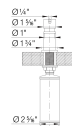

What is included

Mounting hardware