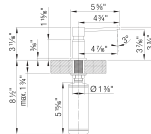

### Product Features

- Solid brass/zamac construction
- Refillable from above the deck
- Suitable for liquid dish or hand soap
- 10 fl oz. (300 ml) capacity bottle

### Design and Planning Tips

1 3/8" hole required for installation