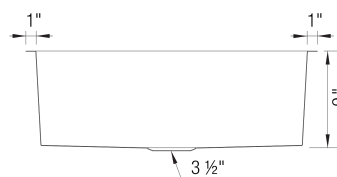

QUATRUS R0 28 Single Stainless steel satin polish

Warranty

BLANCO offers a limited lifetime warranty on all sinks and faucets, as well as a one-year warranty on all custom accessories.

Code/Standards Compliance

BLANCO sinks and faucets are third-party tested and certified to standards and listed by applicable certification bodies. For more information on individual product listings, contact our office or listing organization.

View our how-to videos to learn more about installing and caring for BLANCO products:
<https://www.blanco.com/us-en/service/how-to-videos/how-to-videos-for-sinks/>

Questions? Contact us today

BLANCO America, Inc.
110 Mount Holly By-Pass
Lumberton, NJ 08048

Phone & Fax
Phone: 888-668-6201
Fax: 609-668-6211

While BLANCO endeavors to provide accurate information, all dimensions are nominal, cannot be guaranteed, and are subject to change or cancellation. BLANCO assumes no responsibility for use of superseded or voided specifications.