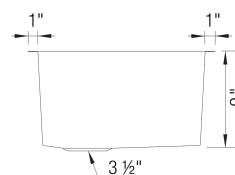

QUATRUS R0 28 Single Stainless steel satin polish

Warranty

BLANCO offers a limited lifetime warranty on all sinks and faucets, as well as a one-year warranty on all custom accessories.

Code/Standards Compliance

BLANCO sinks and faucets are third-party tested and certified to standards and listed by applicable certification bodies. For more information on individual product listings, contact our office or listing organization.

View our how-to videos to learn more about installing and caring for BLANCO products:
<https://www.blanco.com/us-en/service/how-to-videos/how-to-videos-for-sinks/>

Questions? Contact us today

BLANCO America, Inc.
110 Mount Holly By-Pass
Lumberton, NJ 08048

Phone & Fax
Phone: 888-668-6201
Fax: 609-668-6211

While BLANCO endeavors to provide accurate information, all dimensions are nominal, cannot be guaranteed, and are subject to change or cancellation. BLANCO assumes no responsibility for use of superseded or voided specifications.