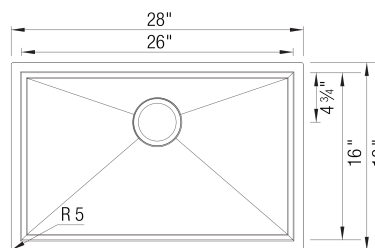

QUATRUS R0 28 Single Stainless steel satin polish

Warranty

BLANCO offers a limited lifetime warranty on all sinks and faucets, as well as a one-year warranty on all custom accessories.

Code/Standards Compliance

BLANCO sinks and faucets are third-party tested and certified to standards and listed by applicable certification bodies. For more information on individual product listings, contact our office or listing organization.

View our how-to videos to learn more about installing and caring for BLANCO products:
<https://www.blanco.com/us-en/service/how-to-videos/how-to-videos-for-sinks/>

Questions? Contact us today

BLANCO America, Inc.
110 Mount Holly By-Pass
Lumberton, NJ 08048

Phone & Fax
Phone: 888-668-6201
Fax: 609-668-6211

While BLANCO endeavors to provide accurate information, all dimensions are nominal, cannot be guaranteed, and are subject to change or cancellation. BLANCO assumes no responsibility for use of superseded or voided specifications.