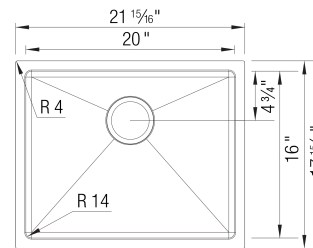

QUATRUS R15 Small Stainless steel satin polish

Warranty

BLANCO offers a limited lifetime warranty on all sinks and faucets, as well as a one-year warranty on all custom accessories.

Code/Standards Compliance

BLANCO sinks and faucets are third-party tested and certified to standards and listed by applicable certification bodies. For more information on individual product listings, contact our office or listing organization.

View our how-to videos to learn more about installing and caring for BLANCO products:
<https://www.blanco.com/us-en/service/how-to-videos/how-to-videos-for-sinks/>

Questions? Contact us today

BLANCO America, Inc.
110 Mount Holly By-Pass
Lumberton, NJ 08048

Phone & Fax
Phone: 888-668-6201
Fax: 609-668-6211

While BLANCO endeavors to provide accurate information, all dimensions are nominal, cannot be guaranteed, and are subject to change or cancellation. BLANCO assumes no responsibility for use of superseded or voided specifications.