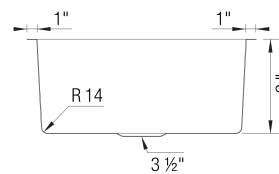

QUATRUS R15 Small Stainless steel satin polish

Warranty

BLANCO offers a limited lifetime warranty on all sinks and faucets, as well as a one-year warranty on all custom accessories.

Code/Standards Compliance

BLANCO sinks and faucets are third-party tested and certified to standards and listed by applicable certification bodies. For more information on individual product listings, contact our office or listing organization.

View our how-to videos to learn more about installing and caring for BLANCO products:
<https://www.blanco.com/us-en/service/how-to-videos/how-to-videos-for-sinks/>

Questions? Contact us today

BLANCO America, Inc.
110 Mount Holly By-Pass
Lumberton, NJ 08048

Phone & Fax
Phone: 888-668-6201
Fax: 609-668-6211

While BLANCO endeavors to provide accurate information, all dimensions are nominal, cannot be guaranteed, and are subject to change or cancellation. BLANCO assumes no responsibility for use of superseded or voided specifications.