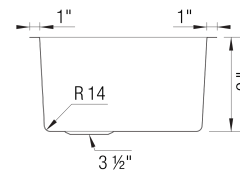

QUATRUS R15 Small Stainless steel satin polish

Warranty

BLANCO offers a limited lifetime warranty on all sinks and faucets, as well as a one-year warranty on all custom accessories.

Code/Standards Compliance

BLANCO sinks and faucets are third-party tested and certified to standards and listed by applicable certification bodies. For more information on individual product listings, contact our office or listing organization.

View our how-to videos to learn more about installing and caring for BLANCO products:
<https://www.blanco.com/us-en/service/how-to-videos/how-to-videos-for-sinks/>

Questions? Contact us today

BLANCO America, Inc.
110 Mount Holly By-Pass
Lumberton, NJ 08048

Phone & Fax
Phone: 888-668-6201
Fax: 609-668-6211

While BLANCO endeavors to provide accurate information, all dimensions are nominal, cannot be guaranteed, and are subject to change or cancellation. BLANCO assumes no responsibility for use of superseded or voided specifications.