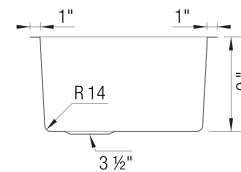

QUATRUS R15 28 Stainless steel satin polish

Warranty

BLANCO offers a limited lifetime warranty on all sinks and faucets, as well as a one-year warranty on all custom accessories.

Code/Standards Compliance

BLANCO sinks and faucets are third-party tested and certified to standards and listed by applicable certification bodies. For more information on individual product listings, contact our office or listing organization.

View our how-to videos to learn more about installing and caring for BLANCO products:
<https://www.blanco.com/us-en/service/how-to-videos/how-to-videos-for-sinks/>

Questions? Contact us today

BLANCO America, Inc.
110 Mount Holly By-Pass
Lumberton, NJ 08048

Phone & Fax
Phone: 888-668-6201
Fax: 609-668-6211

While BLANCO endeavors to provide accurate information, all dimensions are nominal, cannot be guaranteed, and are subject to change or cancellation. BLANCO assumes no responsibility for use of superseded or voided specifications.