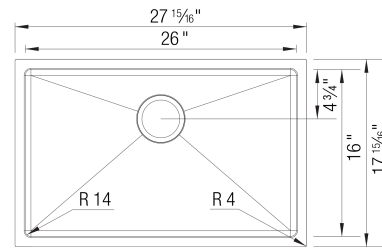

QUATRUS R15 28 Stainless steel satin polish

Warranty

BLANCO offers a limited lifetime warranty on all sinks and faucets, as well as a one-year warranty on all custom accessories.

Code/Standards Compliance

BLANCO sinks and faucets are third-party tested and certified to standards and listed by applicable certification bodies. For more information on individual product listings, contact our office or listing organization.

View our how-to videos to learn more about installing and caring for BLANCO products:
<https://www.blanco.com/us-en/service/how-to-videos/how-to-videos-for-sinks/>

Questions? Contact us today

BLANCO America, Inc.
110 Mount Holly By-Pass
Lumberton, NJ 08048

Phone & Fax
Phone: 888-668-6201
Fax: 609-668-6211

While BLANCO endeavors to provide accurate information, all dimensions are nominal, cannot be guaranteed, and are subject to change or cancellation. BLANCO assumes no responsibility for use of superseded or voided specifications.