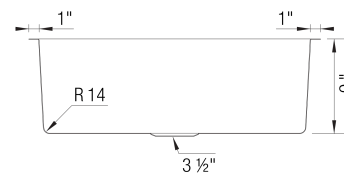

QUATRUS R15 28 Stainless steel satin polish

Warranty

BLANCO offers a limited lifetime warranty on all sinks and faucets, as well as a one-year warranty on all custom accessories.

Code/Standards Compliance

BLANCO sinks and faucets are third-party tested and certified to standards and listed by applicable certification bodies. For more information on individual product listings, contact our office or listing organization.

View our how-to videos to learn more about installing and caring for BLANCO products:
<https://www.blanco.com/us-en/service/how-to-videos/how-to-videos-for-sinks/>

Questions? Contact us today

BLANCO America, Inc.
110 Mount Holly By-Pass
Lumberton, NJ 08048

Phone & Fax
Phone: 888-668-6201
Fax: 609-668-6211

While BLANCO endeavors to provide accurate information, all dimensions are nominal, cannot be guaranteed, and are subject to change or cancellation. BLANCO assumes no responsibility for use of superseded or voided specifications.