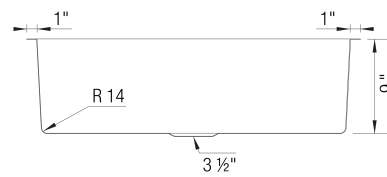

QUATRUS R15 Super Single Stainless steel satin polish

Warranty

BLANCO offers a limited lifetime warranty on all sinks and faucets, as well as a one-year warranty on all custom accessories.

Code/Standards Compliance

BLANCO sinks and faucets are third-party tested and certified to standards and listed by applicable certification bodies. For more information on individual product listings, contact our office or listing organization.

View our how-to videos to learn more about installing and caring for BLANCO products:
<https://www.blanco.com/us-en/service/how-to-videos/how-to-videos-for-sinks/>

Questions? Contact us today

BLANCO America, Inc.
110 Mount Holly By-Pass
Lumberton, NJ 08048

Phone & Fax
Phone: 888-668-6201
Fax: 609-668-6211

While BLANCO endeavors to provide accurate information, all dimensions are nominal, cannot be guaranteed, and are subject to change or cancellation. BLANCO assumes no responsibility for use of superseded or voided specifications.