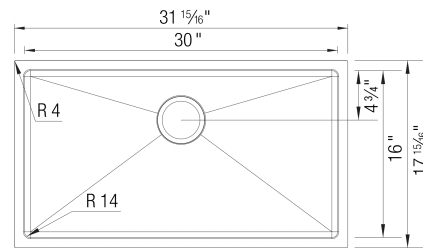

QUATRUS R15 Super Single Stainless steel satin polish

Warranty

BLANCO offers a limited lifetime warranty on all sinks and faucets, as well as a one-year warranty on all custom accessories.

Code/Standards Compliance

BLANCO sinks and faucets are third-party tested and certified to standards and listed by applicable certification bodies. For more information on individual product listings, contact our office or listing organization.

View our how-to videos to learn more about installing and caring for BLANCO products:
<https://www.blanco.com/us-en/service/how-to-videos/how-to-videos-for-sinks/>

Questions? Contact us today

BLANCO America, Inc.
110 Mount Holly By-Pass
Lumberton, NJ 08048

Phone & Fax
Phone: 888-668-6201
Fax: 609-668-6211

While BLANCO endeavors to provide accurate information, all dimensions are nominal, cannot be guaranteed, and are subject to change or cancellation. BLANCO assumes no responsibility for use of superseded or voided specifications.