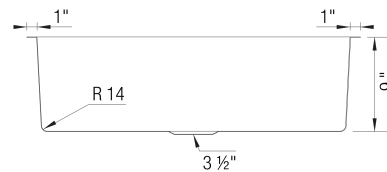

QUATRUS R15 Super Single Stainless steel satin polish

Warranty

BLANCO offers a limited lifetime warranty on all sinks and faucets, as well as a one-year warranty on all custom accessories.

Code/Standards Compliance

BLANCO sinks and faucets are third-party tested and certified to standards and listed by applicable certification bodies. For more information on individual product listings, contact our office or listing organization.

View our how-to videos to learn more about installing and caring for BLANCO products:
<https://www.blanco.com/us-en/service/how-to-videos/how-to-videos-for-sinks/>

Questions? Contact us today

BLANCO America, Inc.
110 Mount Holly By-Pass
Lumberton, NJ 08048

Phone & Fax
Phone: 888-668-6201
Fax: 609-668-6211

While BLANCO endeavors to provide accurate information, all dimensions are nominal, cannot be guaranteed, and are subject to change or cancellation. BLANCO assumes no responsibility for use of superseded or voided specifications.