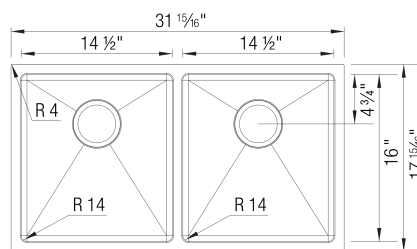

QUATRUS R15 Equal Double Stainless steel satin polish

Warranty

BLANCO offers a limited lifetime warranty on all sinks and faucets, as well as a one-year warranty on all custom accessories.

Code/Standards Compliance

BLANCO sinks and faucets are third-party tested and certified to standards and listed by applicable certification bodies. For more information on individual product listings, contact our office or listing organization.

View our how-to videos to learn more about installing and caring for BLANCO products:
<https://www.blanco.com/us-en/service/how-to-videos/how-to-videos-for-sinks/>

Questions? Contact us today

BLANCO America, Inc.
110 Mount Holly By-Pass
Lumberton, NJ 08048

Phone & Fax
Phone: 888-668-6201
Fax: 609-668-6211

While BLANCO endeavors to provide accurate information, all dimensions are nominal, cannot be guaranteed, and are subject to change or cancellation. BLANCO assumes no responsibility for use of superseded or voided specifications.