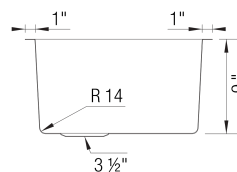

QUATRUS R15 Equal Double Stainless steel satin polish

Warranty

BLANCO offers a limited lifetime warranty on all sinks and faucets, as well as a one-year warranty on all custom accessories.

Code/Standards Compliance

BLANCO sinks and faucets are third-party tested and certified to standards and listed by applicable certification bodies. For more information on individual product listings, contact our office or listing organization.

View our how-to videos to learn more about installing and caring for BLANCO products:
<https://www.blanco.com/us-en/service/how-to-videos/how-to-videos-for-sinks/>

Questions? Contact us today

BLANCO America, Inc.
110 Mount Holly By-Pass
Lumberton, NJ 08048

Phone & Fax
Phone: 888-668-6201
Fax: 609-668-6211

While BLANCO endeavors to provide accurate information, all dimensions are nominal, cannot be guaranteed, and are subject to change or cancellation. BLANCO assumes no responsibility for use of superseded or voided specifications.