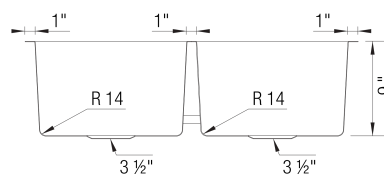

QUATRUS R15 Equal Double Stainless steel satin polish

Warranty

BLANCO offers a limited lifetime warranty on all sinks and faucets, as well as a one-year warranty on all custom accessories.

Code/Standards Compliance

BLANCO sinks and faucets are third-party tested and certified to standards and listed by applicable certification bodies. For more information on individual product listings, contact our office or listing organization.

View our how-to videos to learn more about installing and caring for BLANCO products:
<https://www.blanco.com/us-en/service/how-to-videos/how-to-videos-for-sinks/>

Questions? Contact us today

BLANCO America, Inc.
110 Mount Holly By-Pass
Lumberton, NJ 08048

Phone & Fax
Phone: 888-668-6201
Fax: 609-668-6211

While BLANCO endeavors to provide accurate information, all dimensions are nominal, cannot be guaranteed, and are subject to change or cancellation. BLANCO assumes no responsibility for use of superseded or voided specifications.