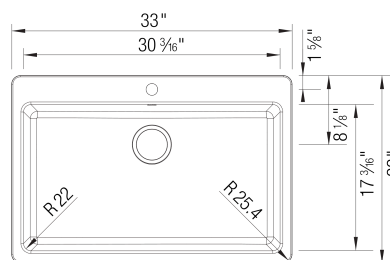

## Design and Planning Tips

- Min cabinet size: 36 in ( 914 mm )
- Rim height: 1/4 in ( 7 mm )

What is included:

Installation instructions, Cut-out template, Drop-in clips, Limited Lifetime Warranty

4 additional knock-out holes for accessories  
Undermount or drop-in installation