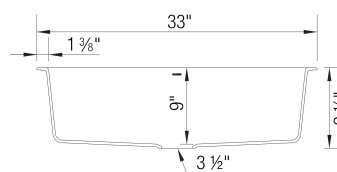

## Design and Planning Tips

- Min cabinet size: 36 in ( 914 mm )
- Rim height: 1/4 in ( 7 mm )

What is included:

Installation instructions, Cut-out template, Drop-in clips, Limited Lifetime Warranty

4 additional knock-out holes for accessories  
Undermount or drop-in installation