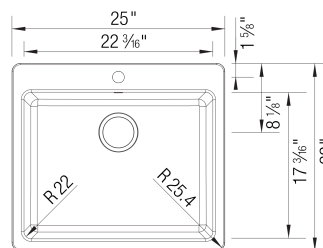

## Design and Planning Tips

- Min cabinet size: 27 in ( 686 mm )
- Rim height: 1/4 in ( 7 mm )

What is included:

Installation instructions, Cut-out template, Drop-in clips, Limited Lifetime Warranty

4 additional knock-out holes for accessories  
To prevent damage, sink must be shipped on a pallet.