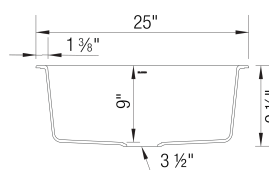

Codes & Standards

CSA B45.8-18/ IAPMO Z403-2018