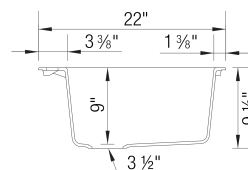

Optional Accessories

LIVEN 25" Single Grid	235915
CapFlow Strainer Cover	517666
Deluxe Steel Strainer	440029

Warranty

BLANCO offers a limited lifetime warranty on all sinks and faucets, as well as a one-year warranty on all custom accessories.

Code/Standards Compliance

BLANCO sinks and faucets are third-party tested and certified to standards and listed by applicable certification bodies. For more information on individual product listings, contact our office or listing organization.

View our how-to videos to learn more about installing and caring for BLANCO products:
<https://www.blanco.com/us-en/service/how-to-videos/how-to-videos-for-sinks/>

Questions? Contact us today

BLANCO America, Inc.
110 Mount Holly By-Pass
Lumberton, NJ 08048

Phone & Fax
Phone: 888-668-6201
Fax: 609-668-6211

While BLANCO endeavors to provide accurate information, all dimensions are nominal, cannot be guaranteed, and are subject to change or cancellation. BLANCO assumes no responsibility for use of superseded or voided specifications.