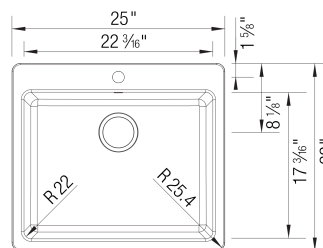

LIVEN 25 Single SILGRANIT

Design and Planning Tips

- Min cabinet size: 27 in (686 mm)
- Rim height: 1/4 in (7 mm)

What is included:

Installation instructions, Cut-out template, Drop-in clips, Limited Lifetime Warranty

4 additional knock-out holes for accessories
Undermount or drop-in installation