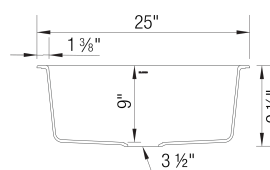

- Min cabinet size: 27 in (686 mm)
- Rim height: 1/4 in (7 mm)

What is included:

Installation instructions, Cut-out template, Drop-in clips, Limited Lifetime Warranty

4 additional knock-out holes for accessories
Undermount or drop-in installation