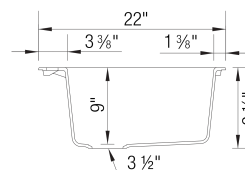

Optional Accessories

Single Grid	235915
CapFlow Strainer Cover	517666
Deluxe Steel Strainer	440029

Warranty

BLANCO offers a limited lifetime warranty on all sinks and faucets, as well as a one-year warranty on all custom accessories.

Code/Standards Compliance

BLANCO sinks and faucets are third-party tested and certified to standards and listed by applicable certification bodies. For more information on individual product listings, contact our office or listing organization.

View our how-to videos to learn more about installing and caring for BLANCO products:
<https://www.blanco.com/us-en/service/how-to-videos/how-to-videos-for-sinks/>

Questions? Contact us today

BLANCO America, Inc.
110 Mount Holly By-Pass
Lumberton, NJ 08048

Phone & Fax
Phone: 888-668-6201
Fax: 609-668-6211

While BLANCO endeavors to provide accurate information, all dimensions are nominal, cannot be guaranteed, and are subject to change or cancellation. BLANCO assumes no responsibility for use of superseded or voided specifications.