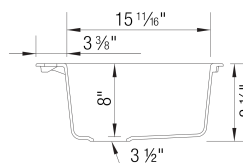

Optional Accessories

LIVEN Sink Grid 235865

Warranty

BLANCO offers a limited lifetime warranty on all sinks and faucets, as well as a one-year warranty on all custom accessories.

Code/Standards Compliance

BLANCO sinks and faucets are third-party tested and certified to standards and listed by applicable certification bodies. For more information on individual product listings, contact our office or listing organization.

View our how-to videos to learn more about installing and caring for BLANCO products:
<https://www.blanco.com/us-en/service/how-to-videos/how-to-videos-for-sinks/>

Questions? Contact us today

BLANCO America, Inc.
110 Mount Holly By-Pass
Lumberton, NJ 08048

Phone & Fax
Phone: 888-668-6201
Fax: 609-668-6211

While BLANCO endeavors to provide accurate information, all dimensions are nominal, cannot be guaranteed, and are subject to change or cancellation. BLANCO assumes no responsibility for use of superseded or voided specifications.