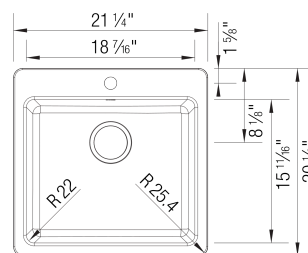

Design and Planning Tips

- Min cabinet size: 24 in (610 mm)
- Rim height: 1/4 in (7 mm)

What is included:

Installation instructions, Cut-out template, Drop-in clips, Limited Lifetime Warranty

2 additional knock-out holes for accessories
Undermount or drop-in installation