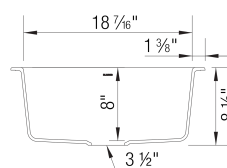

- Min cabinet size: 24 in (610 mm)
- Rim height: 1/4 in (7 mm)

What is included:

Installation instructions, Cut-out template, Drop-in clips, Limited Lifetime Warranty

2 additional knock-out holes for accessories
Undermount or drop-in installation