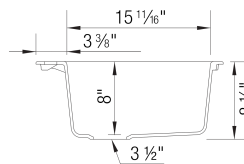

Optional Accessories

Sink Grid 235865

Warranty

BLANCO offers a limited lifetime warranty on all sinks and faucets, as well as a one-year warranty on all custom accessories.

Code/Standards Compliance

BLANCO sinks and faucets are third-party tested and certified to standards and listed by applicable certification bodies. For more information on individual product listings, contact our office or listing organization.

View our how-to videos to learn more about installing and caring for BLANCO products:
<https://www.blanco.com/us-en/service/how-to-videos/how-to-videos-for-sinks/>

Questions? Contact us today

BLANCO America, Inc.
110 Mount Holly By-Pass
Lumberton, NJ 08048

Phone & Fax
Phone: 888-668-6201
Fax: 609-668-6211

While BLANCO endeavors to provide accurate information, all dimensions are nominal, cannot be guaranteed, and are subject to change or cancellation. BLANCO assumes no responsibility for use of superseded or voided specifications.