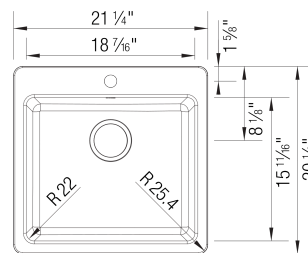

### Design and Planning Tips

- Min cabinet size: 24 in ( 610 mm )
- Rim height: 1/4 in ( 7 mm )

What is included:

Installation instructions, Cut-out template, Drop-in clips, Limited Lifetime Warranty

2 additional knock-out holes for accessories  
Undermount or drop-in installation