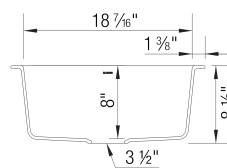

### Design and Planning Tips

- Min cabinet size: 24 in ( 610 mm )
- Rim height: 1/4 in ( 7 mm )

What is included:

Installation instructions, Cut-out template, Drop-in clips, Limited Lifetime Warranty

2 additional knock-out holes for accessories  
Undermount or drop-in installation