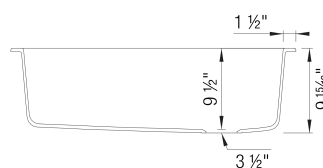

Design and Planning Tips

- Min cabinet size: 36 in

What is included:
Installation instructions, Cut-out template, Limited
Lifetime Warranty

6 additional knock-out holes for accessories
To protect from damage, sink must ship on a
pallet