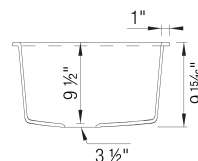

Warranty

BLANCO offers a limited lifetime warranty on all sinks and faucets, as well as a one-year warranty on all custom accessories.

Code/Standards Compliance

BLANCO sinks and faucets are third-party tested and certified to standards and listed by applicable certification bodies. For more information on individual product listings, contact our office or listing organization.

View our how-to videos to learn more about installing and caring for BLANCO products:
<https://www.blanco.com/us-en/service/how-to-videos/how-to-videos-for-sinks/>

Questions? Contact us today

BLANCO America, Inc.
110 Mount Holly By-Pass
Lumberton, NJ 08048

Phone & Fax
Phone: 888-668-6201
Fax: 609-668-6211

While BLANCO endeavors to provide accurate information, all dimensions are nominal, cannot be guaranteed, and are subject to change or cancellation. BLANCO assumes no responsibility for use of superseded or voided specifications.