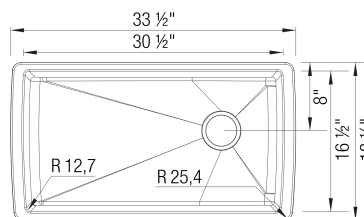

Design and Planning Tips

- Min cabinet size: 36 in

What is included:
Installation instructions, Cut-out template, Limited
Lifetime Warranty

6 additional knock-out holes for accessories
To protect from damage, sink must ship on a
pallet