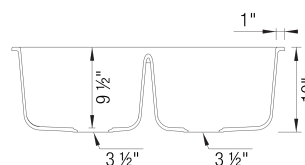

Design and Planning Tips

- Min cabinet size: 36 in

What is included:
Installation instructions, Cut-out template, Limited
Lifetime Warranty

Codes & Standards

CSA B45.8-18/ IAPMO Z403-2018

Optional Accessories