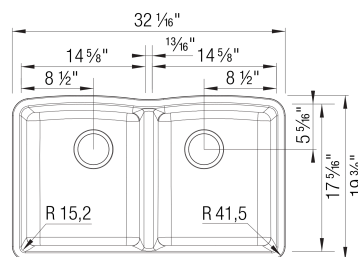

Design and Planning Tips

- Min cabinet size: 36 in

What is included:
Installation instructions, Cut-out template, Limited
Lifetime Warranty

Codes & Standards

CSA B45.8-18/ IAPMO Z403-2018

Optional Accessories