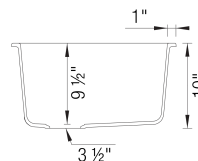

Warranty

BLANCO offers a limited lifetime warranty on all sinks and faucets, as well as a one-year warranty on all custom accessories.

Code/Standards Compliance

BLANCO sinks and faucets are third-party tested and certified to standards and listed by applicable certification bodies. For more information on individual product listings, contact our office or listing organization.

View our how-to videos to learn more about installing and caring for BLANCO products:
<https://www.blanco.com/us-en/service/how-to-videos/how-to-videos-for-sinks/>

Questions? Contact us today

BLANCO America, Inc.
110 Mount Holly By-Pass
Lumberton, NJ 08048

Phone & Fax
Phone: 888-668-6201
Fax: 609-668-6211

While BLANCO endeavors to provide accurate information, all dimensions are nominal, cannot be guaranteed, and are subject to change or cancellation. BLANCO assumes no responsibility for use of superseded or voided specifications.