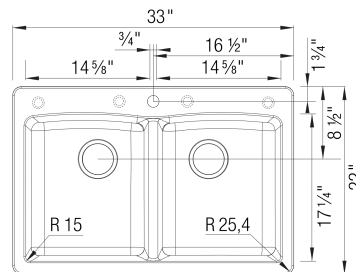

Design and Planning Tips

- Min cabinet size: 36 in

What is included:

Installation instructions, Cut-out template, Drop-in clips, Limited Lifetime Warranty

4 additional knock-out holes for accessories

Codes & Standards