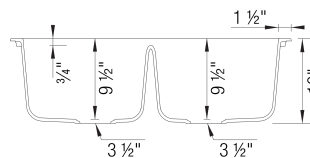

Design and Planning Tips

- Min cabinet size: 36 in

What is included:

Installation instructions, Cut-out template, Drop-in clips, Limited Lifetime Warranty

4 additional knock-out holes for accessories

Codes & Standards