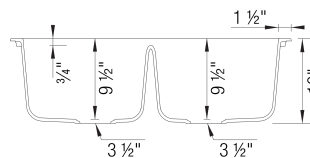

### Design and Planning Tips

- Min cabinet size: 36 in

What is included:

Installation instructions, Cut-out template, Drop-in clips, Limited Lifetime Warranty

4 additional knock-out holes for accessories