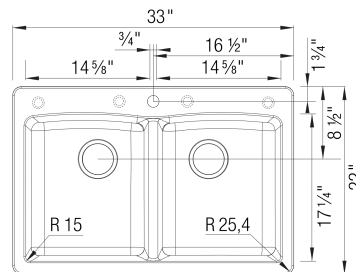

### Design and Planning Tips

- Min cabinet size: 36 in

What is included:

Installation instructions, Cut-out template, Drop-in clips, Limited Lifetime Warranty

4 additional knock-out holes for accessories