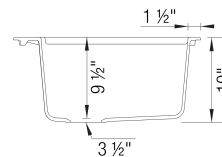

Warranty

BLANCO offers a limited lifetime warranty on all sinks and faucets, as well as a one-year warranty on all custom accessories.

Code/Standards Compliance

BLANCO sinks and faucets are third-party tested and certified to standards and listed by applicable certification bodies. For more information on individual product listings, contact our office or listing organization.

View our how-to videos to learn more about installing and caring for BLANCO products:

<https://www.blanco.com/us-en/service/how-to-videos/how-to-videos-for-sinks/>

Questions? Contact us today

BLANCO America, Inc.
110 Mount Holly By-Pass
Lumberton, NJ 08048

Phone & Fax
Phone: 888-668-6201
Fax: 609-668-6211

While BLANCO endeavors to provide accurate information, all dimensions are nominal, cannot be guaranteed, and are subject to change or cancellation. BLANCO assumes no responsibility for use of superseded or voided specifications.