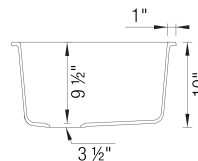

Warranty

BLANCO offers a limited lifetime warranty on all sinks and faucets, as well as a one-year warranty on all custom accessories.

Code/Standards Compliance

BLANCO sinks and faucets are third-party tested and certified to standards and listed by applicable certification bodies. For more information on individual product listings, contact our office or listing organization.

View our how-to videos to learn more about installing and caring for BLANCO products:
<https://www.blanco.com/us-en/service/how-to-videos/how-to-videos-for-sinks/>

Questions? Contact us today

BLANCO America, Inc.
110 Mount Holly By-Pass
Lumberton, NJ 08048

Phone & Fax
Phone: 888-668-6201
Fax: 609-668-6211

While BLANCO endeavors to provide accurate information, all dimensions are nominal, cannot be guaranteed, and are subject to change or cancellation. BLANCO assumes no responsibility for use of superseded or voided specifications.