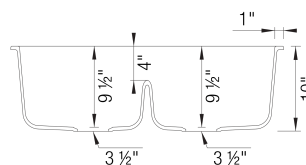

Design and Planning Tips

- Min cabinet size: 36 in

What is included:
Installation instructions, Cut-out template, Limited Lifetime Warranty

Codes & Standards

CSA B45.8-18/ IAPMO Z403-2018

Optional Accessories