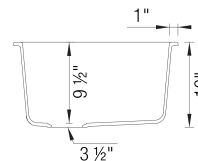

Warranty

BLANCO offers a limited lifetime warranty on all sinks and faucets, as well as a one-year warranty on all custom accessories.

Code/Standards Compliance

BLANCO sinks and faucets are third-party tested and certified to standards and listed by applicable certification bodies. For more information on individual product listings, contact our office or listing organization.

View our how-to videos to learn more about installing and caring for BLANCO products:
<https://www.blanco.com/us-en/service/how-to-videos/how-to-videos-for-sinks/>

Questions? Contact us today

BLANCO America, Inc.
110 Mount Holly By-Pass
Lumberton, NJ 08048

Phone & Fax
Phone: 888-668-6201
Fax: 609-668-6211

While BLANCO endeavors to provide accurate information, all dimensions are nominal, cannot be guaranteed, and are subject to change or cancellation. BLANCO assumes no responsibility for use of superseded or voided specifications.