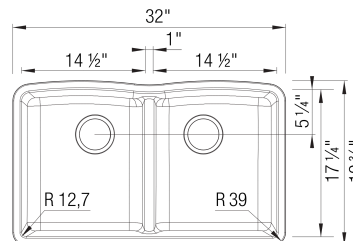

Design and Planning Tips

- Min cabinet size: 36 in

What is included:

Installation instructions, Cut-out template, Limited Lifetime Warranty

Codes & Standards

CSA B45.8-18/ IAPMO Z403-2018

Optional Accessories