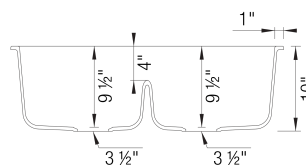

Design and Planning Tips

- Min cabinet size: 36 in

What is included:

Installation instructions, Cut-out template, Limited Lifetime Warranty

Codes & Standards

CSA B45.8-18/ IAPMO Z403-2018

Optional Accessories