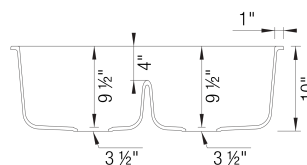

Design and Planning Tips

- Min cabinet size: 36 in

What is included:
Installation instructions, Cut-out template, Limited Lifetime Warranty

Codes & Standards

CSA B45.8-18/ IAPMO Z403-2018

Optional Accessories