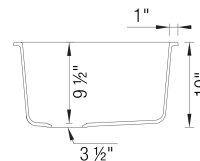

Warranty

BLANCO offers a limited lifetime warranty on all sinks and faucets, as well as a one-year warranty on all custom accessories.

Code/Standards Compliance

BLANCO sinks and faucets are third-party tested and certified to standards and listed by applicable certification bodies. For more information on individual product listings, contact our office or listing organization.

View our how-to videos to learn more about installing and caring for BLANCO products:
<https://www.blanco.com/us-en/service/how-to-videos/how-to-videos-for-sinks/>

Questions? Contact us today

BLANCO America, Inc.
110 Mount Holly By-Pass
Lumberton, NJ 08048

Phone & Fax
Phone: 888-668-6201
Fax: 609-668-6211

While BLANCO endeavors to provide accurate information, all dimensions are nominal, cannot be guaranteed, and are subject to change or cancellation. BLANCO assumes no responsibility for use of superseded or voided specifications.