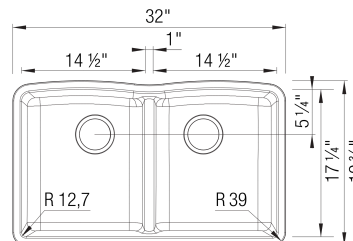

Design and Planning Tips

- Min cabinet size: 36 in

What is included:
Installation instructions, Cut-out template, Limited Lifetime Warranty

Codes & Standards

CSA B45.8-18/ IAPMO Z403-2018

Optional Accessories