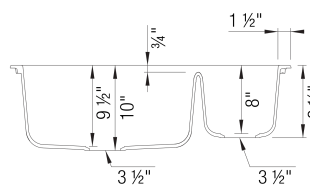

## Design and Planning Tips

- Min cabinet size: 36 in

What is included:

Installation instructions, Cut-out template, Drop-in clips, Limited Lifetime Warranty

3 additional knock-out holes for accessories