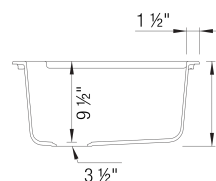

Optional Accessories

Red Alder Wood Cutting Board	440227
Sink Grid	221011
CapFlow Strainer Cover	517666

Warranty

BLANCO offers a limited lifetime warranty on all sinks and faucets, as well as a one-year warranty on all custom accessories.

Code/Standards Compliance

BLANCO sinks and faucets are third-party tested and certified to standards and listed by applicable certification bodies. For more information on individual product listings, contact our office or listing organization.

View our how-to videos to learn more about installing and caring for BLANCO products:
<https://www.blanco.com/us-en/service/how-to-videos/how-to-videos-for-sinks/>

Questions? Contact us today

BLANCO America, Inc.
110 Mount Holly By-Pass
Lumberton, NJ 08048

Phone & Fax
Phone: 888-668-6201
Fax: 609-668-6211

While BLANCO endeavors to provide accurate information, all dimensions are nominal, cannot be guaranteed, and are subject to change or cancellation. BLANCO assumes no responsibility for use of superseded or voided specifications.