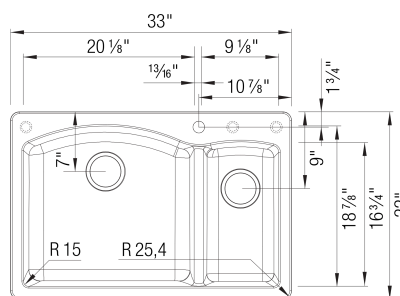

## Design and Planning Tips

- Min cabinet size: 36 in

What is included:

Installation instructions, Cut-out template, Drop-in clips, Limited Lifetime Warranty

3 additional knock-out holes for accessories