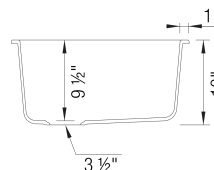

- Min cabinet size: 36 in

What is included:
Installation instructions, Cut-out template, Limited
Lifetime Warranty

Codes & Standards

CSA B45.8-18/ IAPMO Z403-2018

Optional Accessories

Floating Dish Rack	236431
Sink Grid (Large bowl)	220998
Sink Grid (Small bowl)	231342
Undermount Clips	440851
CapFlow Strainer Cover	517666