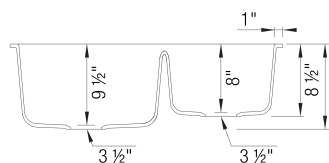

- Min cabinet size: 36 in

What is included:
Installation instructions, Cut-out template, Limited
Lifetime Warranty

Codes & Standards

CSA B45.8-18/ IAPMO Z403-2018

Optional Accessories

Floating Dish Rack	236431
Sink Grid (Large bowl)	220998
Sink Grid (Small bowl)	231342
Undermount Clips	440851
CapFlow Strainer Cover	517666