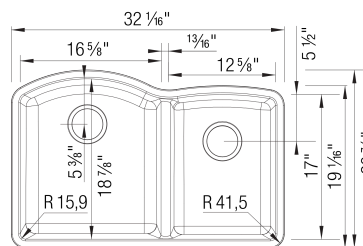

DIAMOND 1³/₄ SILGRANIT