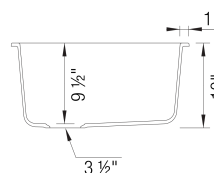

- Min cabinet size: 36 in

What is included:
Installation instructions, Cut-out template, Limited Lifetime Warranty

Codes & Standards

CSA B45.8-18/ IAPMO Z403-2018

Optional Accessories

Floating Dish Rack	236431
Sink Grid (Large bowl)	220998
Sink Grid (Small bowl)	231342
Undermount Clips	440851
CapFlow Strainer Cover	517666