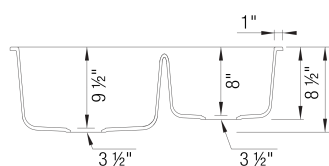

- Min cabinet size: 36 in

What is included:
Installation instructions, Cut-out template, Limited Lifetime Warranty

Codes & Standards

CSA B45.8-18/ IAPMO Z403-2018

Optional Accessories

Floating Dish Rack	236431
Sink Grid (Large bowl)	220998
Sink Grid (Small bowl)	231342
Undermount Clips	440851
CapFlow Strainer Cover	517666