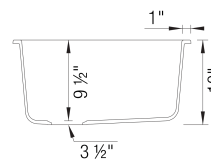

- Min cabinet size: 36 in

What is included:
Installation instructions, Cut-out template, Limited Lifetime Warranty

Codes & Standards

CSA B45.8-18/ IAPMO Z403-2018

Optional Accessories

Sink Grid (Small bowl)	231342
Floating Dish Rack	236431
Sink Grid (Large Bowl)	231343
CapFlow Strainer Cover	517666
Undermount Clips	440851