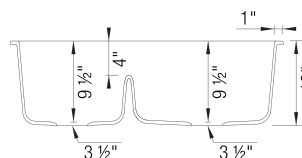

- Min cabinet size: 36 in

What is included:
Installation instructions, Cut-out template, Limited Lifetime Warranty

Codes & Standards

CSA B45.8-18/ IAPMO Z403-2018

Optional Accessories

Sink Grid (Small bowl)	231342
Floating Dish Rack	236431
Sink Grid (Large Bowl)	231343
CapFlow Strainer Cover	517666
Undermount Clips	440851