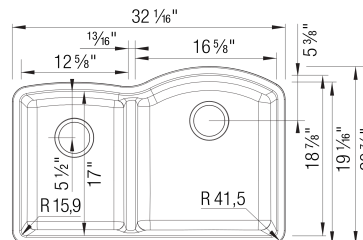

DIAMOND 1³/₄ Reverse Low Divide SILGRANIT

Sink Specifications

Color	SKU
Anthracite	441598
Café	441609
Cinder	441600
White	441603
Truffle	441608
Coal Black	442911
Soft White	443066
Volcano Gray	443103

Design and Planning Tips

- Min cabinet size: 36 in

What is included:
Installation instructions, Cut-out template, Limited Lifetime Warranty

Codes & Standards

CSA B45.8-18/ IAPMO Z403-2018

Optional Accessories

Sink Grid (Small bowl)	231342
Floating Dish Rack	236431
Sink Grid (Large Bowl)	231343
CapFlow Strainer Cover	517666
Undermount Clips	440851

Warranty

BLANCO offers a limited lifetime warranty on all sinks and faucets, as well as a one-year warranty on all custom accessories.

Code/Standards Compliance

BLANCO sinks and faucets are third-party tested and certified to standards and listed by applicable certification bodies. For more information on individual product listings, contact our office or listing organization.

View our how-to videos to learn more about installing and caring for BLANCO products:
<https://www.blanco.com/us-en/service/how-to-videos/how-to-videos-for-sinks/>

Questions? Contact us today

BLANCO America, Inc.
110 Mount Holly By-Pass
Lumberton, NJ 08048

Phone & Fax
Phone: 888-668-6201
Fax: 609-668-6211

While BLANCO endeavors to provide accurate information, all dimensions are nominal, cannot be guaranteed, and are subject to change or cancellation. BLANCO assumes no responsibility for use of superseded or voided specifications.